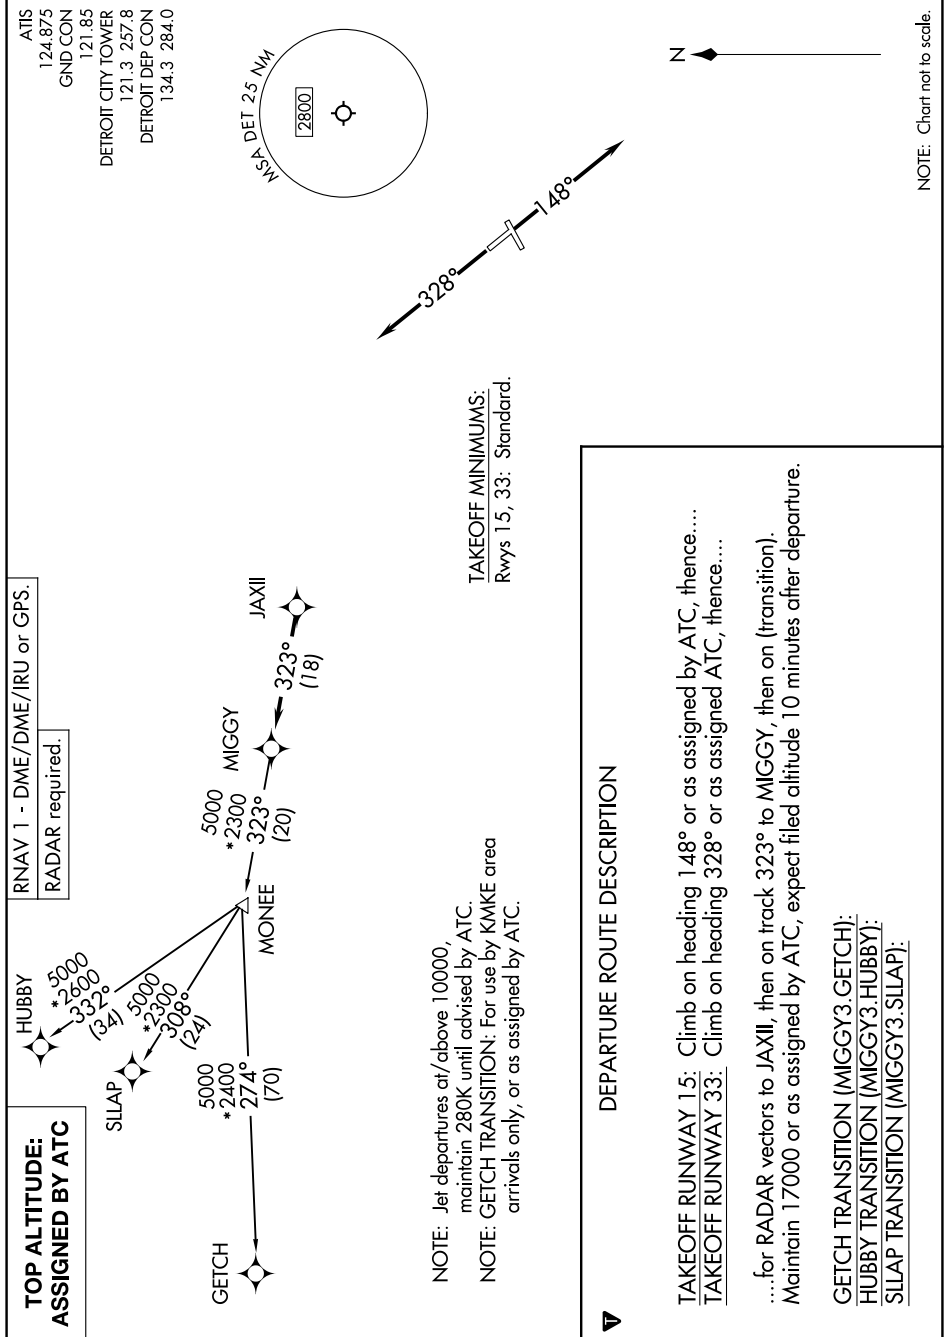

(MIGGY3.MIGGY) 24137

MIGGY THREE DEPARTURE (RNAV)

COLEMAN A YOUNG MUNI (DET)

DETROIT, MICHIGAN

EC-1, 20 MAR 2025 to 17 APR 2025

NOTE: Chart not to scale.

MIGGY THREE DEPARTURE (RNAV)

(MIGGY3.MIGGY) 16MAY24

DETROIT, MICHIGAN

COLEMAN A YOUNG MUNI (DET)

EC-1, 20 MAR 2025 to 17 APR 2025