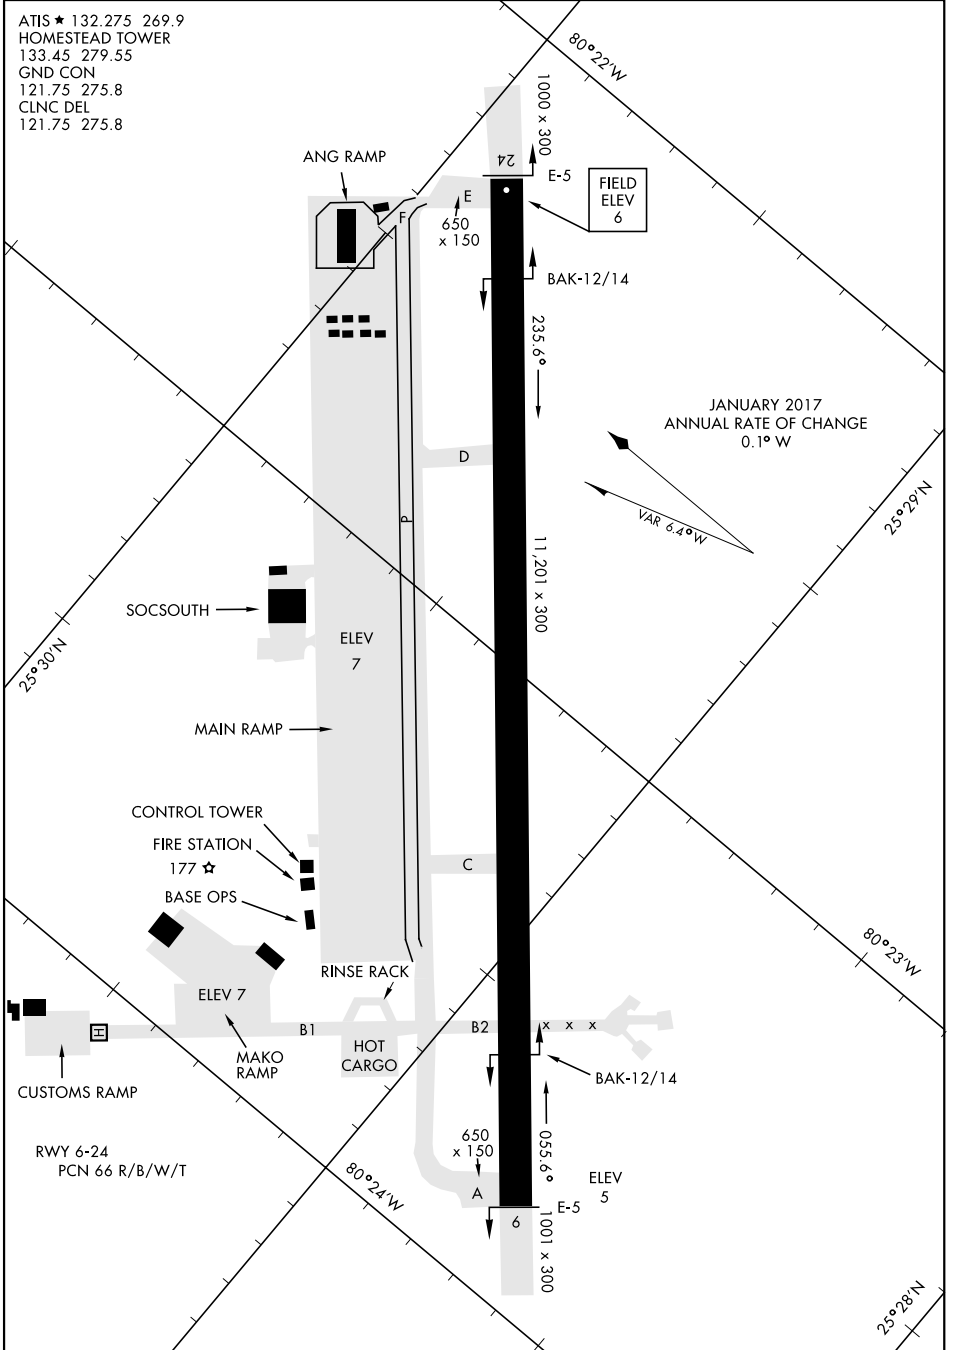

# AIRPORT DIAGRAM

ATIS ★ 132.275 269.9  
 HOMESTEAD TOWER  
 133.45 279.55  
 GND CON  
 121.75 275.8  
 CLNC DEL  
 121.75 275.8

[USAF]

SE-3, 20 MAR 2025 to 17 APR 2025

SE-3, 20 MAR 2025 to 17 APR 2025

# AIRPORT DIAGRAM