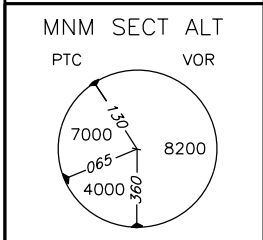

STANDARD ARRIVAL CHART  
INSTRUMENTAL (STAR) - ICAO

APP Roma Radar 124.350 (134.200)  
AFIS Salerno Aerodrome INFO 119.175  
TRANSITION ALT 8000

SALERNO/Pontecagnano (LIRI)

STAR VOR

AMANO 4F, PEVIR 3F, POLIT 4F  
SOR 4F, VARAL 4F

CHANGE: CHART TITLE, MSA, AMANO 4F, HOLDING GIPOR AND HOLDING DELER MODIFIED

**WARNING:**  
STARs PARTIALLY OUTSIDE CONTROLLED AIRSPACE  
WHEN BELOW AWY MINIMA

AIRSPACE CLASSIFICATION SEE AIP ENR 1.4	
<b>LEGEND</b>	
STAR	→
NOT TO SCALE	⚡