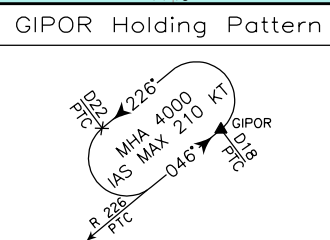

STANDARD ARRIVAL CHART  
INSTRUMENTAL (STAR) - ICAO

APP Roma Radar 124.350 (134.200)  
AFIS Salerno Aerodrome INFO 119.175  
TRANSITION ALT 8000

SALERNO/Pontecagnano (LIRI)

STAR VOR

AMANO 4F, PEVIR 3F, POLIT 4F  
SOR 4F, VARAL 4F

CHANGE: CHART TITLE, MSA, AMANO 4F, HOLDING GIPOR AND HOLDING DELER MODIFIED

**WARNING:**  
STARs PARTIALLY OUTSIDE CONTROLLED AIRSPACE  
WHEN BELOW AWY MINIMA

AIRSPACE CLASSIFICATION SEE AIP ENR 1.4	
<b>LEGEND</b>	
STAR	→
NOT TO SCALE	⚡