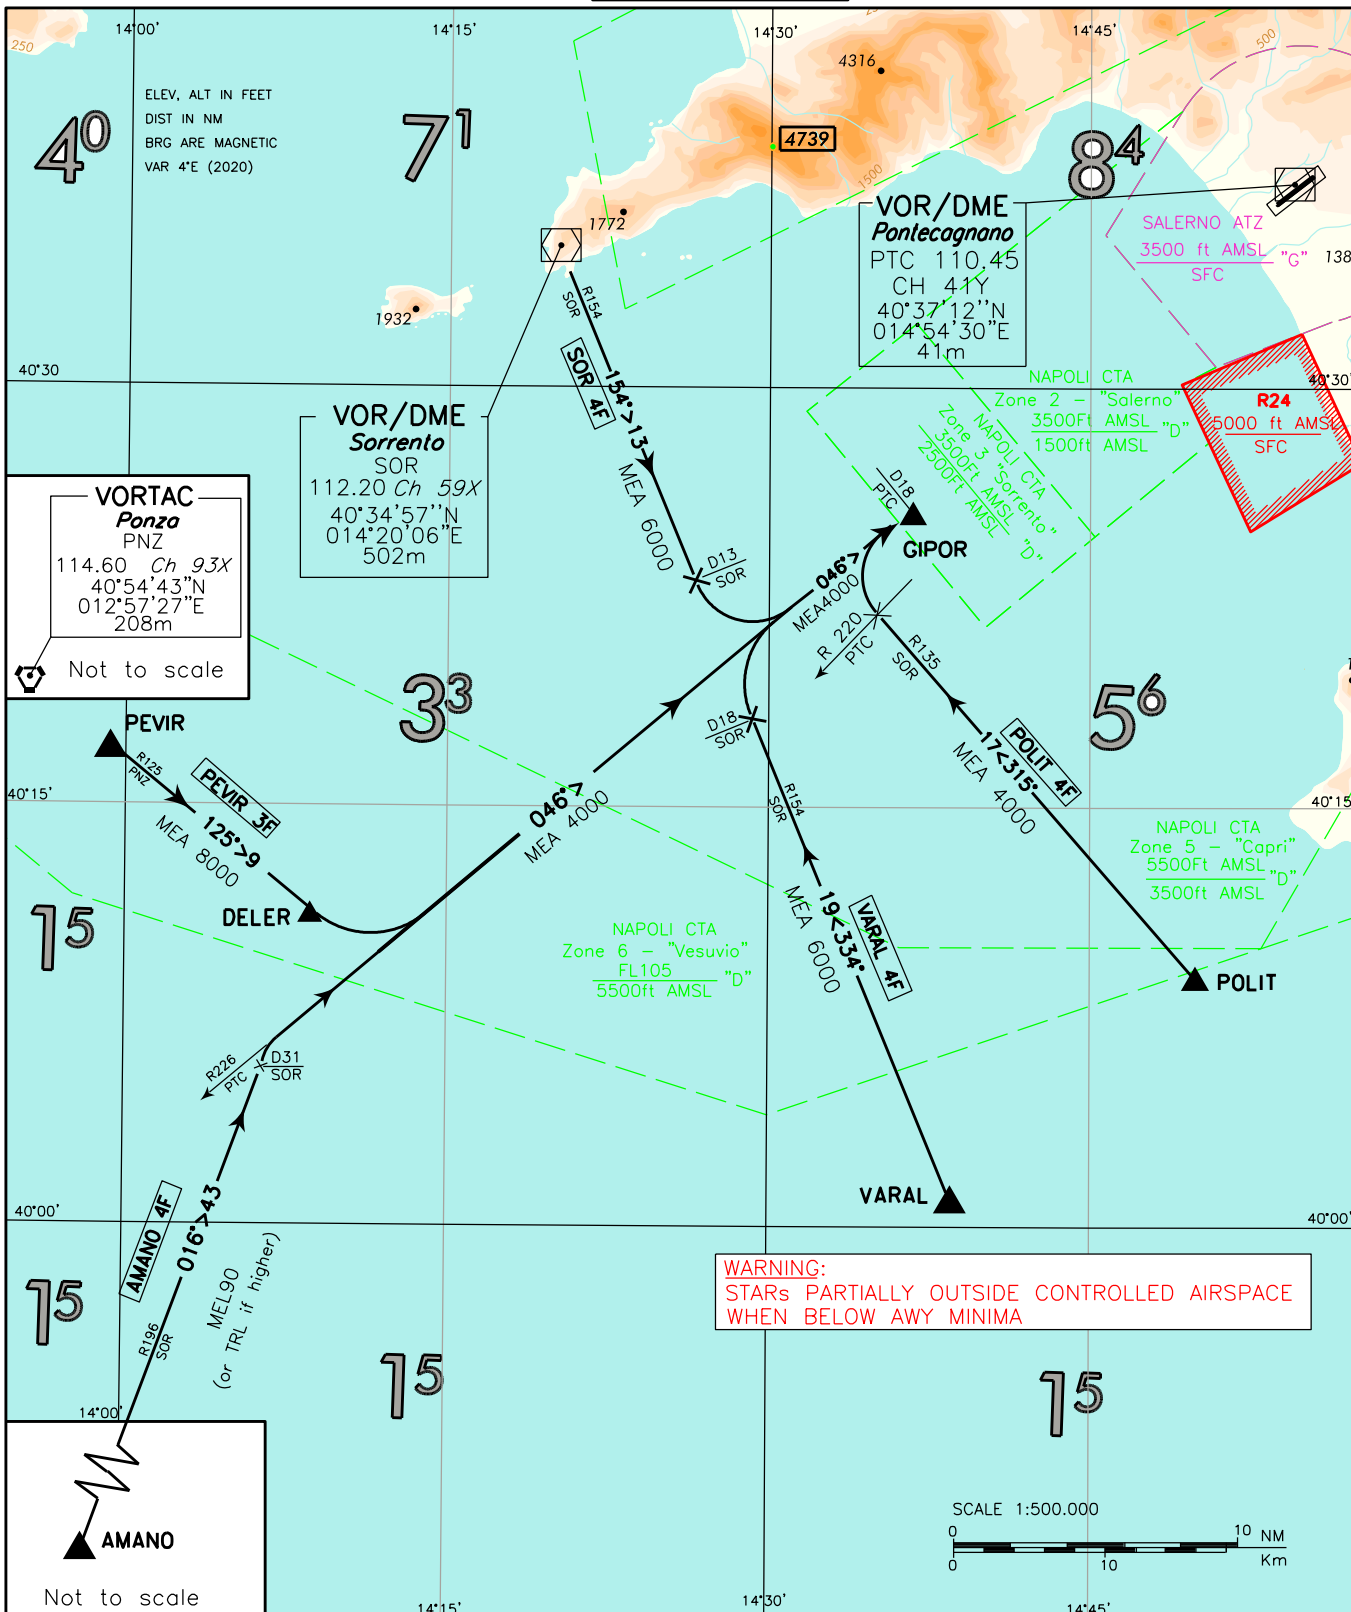

STANDARD ARRIVAL CHART  
INSTRUMENTAL (STAR) - ICAO

APP Roma Radar 124.350 (134.200)  
AFIS Salerno Aerodrome INFO 119.175  
TRANSITION ALT 8000

SALERNO/Pontecagnano (LIRI)

STAR VOR

AMANO 4F, PEVIR 3F, POLIT 4F  
SOR 4F, VARAL 4F

CHANGE: CHART TITLE, MSA, AMANO 4F, HOLDING GIPOR AND HOLDING DELER MODIFIED

**WARNING:**  
STARs PARTIALLY OUTSIDE CONTROLLED AIRSPACE  
WHEN BELOW AWY MINIMA

AIRSPACE CLASSIFICATION SEE AIP ENR 1.4	
<b>LEGEND</b>	
STAR	→
NOT TO SCALE	⚡