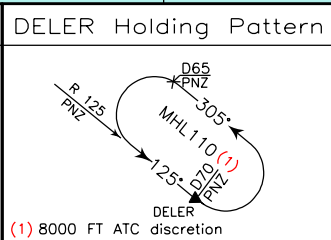

STANDARD ARRIVAL CHART  
INSTRUMENTAL (STAR) - ICAO

APP Roma Radar 124.350 (134.200)  
AFIS Salerno Aerodrome INFO 119.175  
TRANSITION ALT 8000

SALERNO/Pontecagnano (LIRI)

STAR VOR

AMANO 4F, PEVIR 3F, POLIT 4F  
SOR 4F, VARAL 4F

CHANGE: CHART TITLE, MSA, AMANO 4F, HOLDING GIPOR AND HOLDING DELER MODIFIED

**WARNING:**  
STARs PARTIALLY OUTSIDE CONTROLLED AIRSPACE  
WHEN BELOW AWY MINIMA

AIRSPACE CLASSIFICATION SEE AIP ENR 1.4	
<b>LEGEND</b>	
STAR	→
NOT TO SCALE	⚡