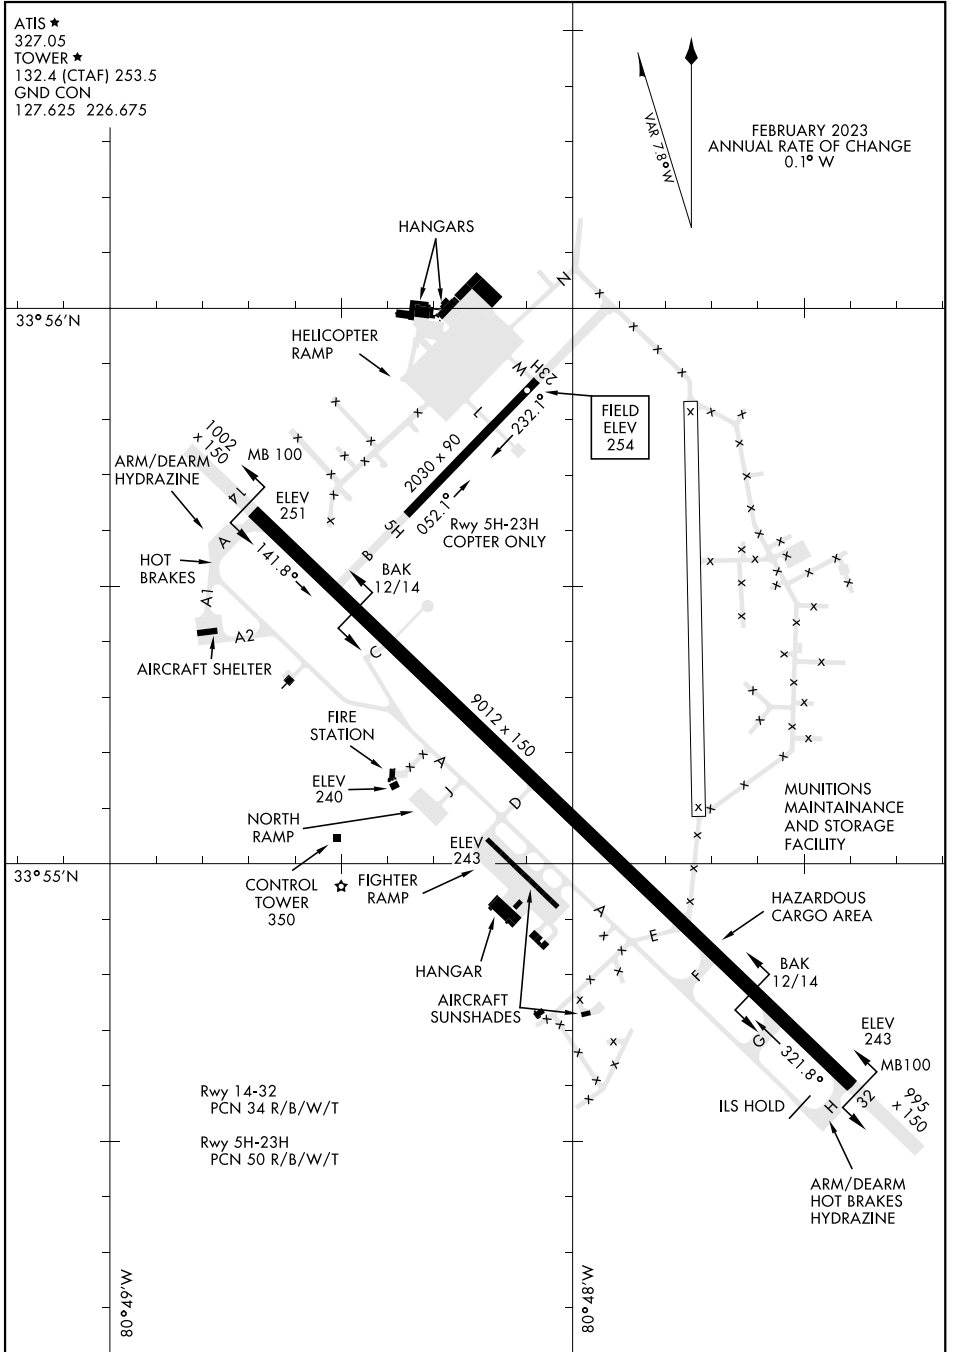

AIRPORT DIAGRAM

[USAF]

MC ENTIRE JNGB (KMMT)

EASTOVER, SOUTH CAROLINA

ATIS ★
 327.05
 TOWER ★
 132.4 (CTAF) 253.5
 GND CON
 127.625 226.675

FEBRUARY 2023
 ANNUAL RATE OF CHANGE
 0.1° W

SE-2, 20 MAR 2025 to 17 APR 2025

SE-2, 20 MAR 2025 to 17 APR 2025

AIRPORT DIAGRAM

EASTOVER, SOUTH CAROLINA

MC ENTIRE JNGB (KMMT)