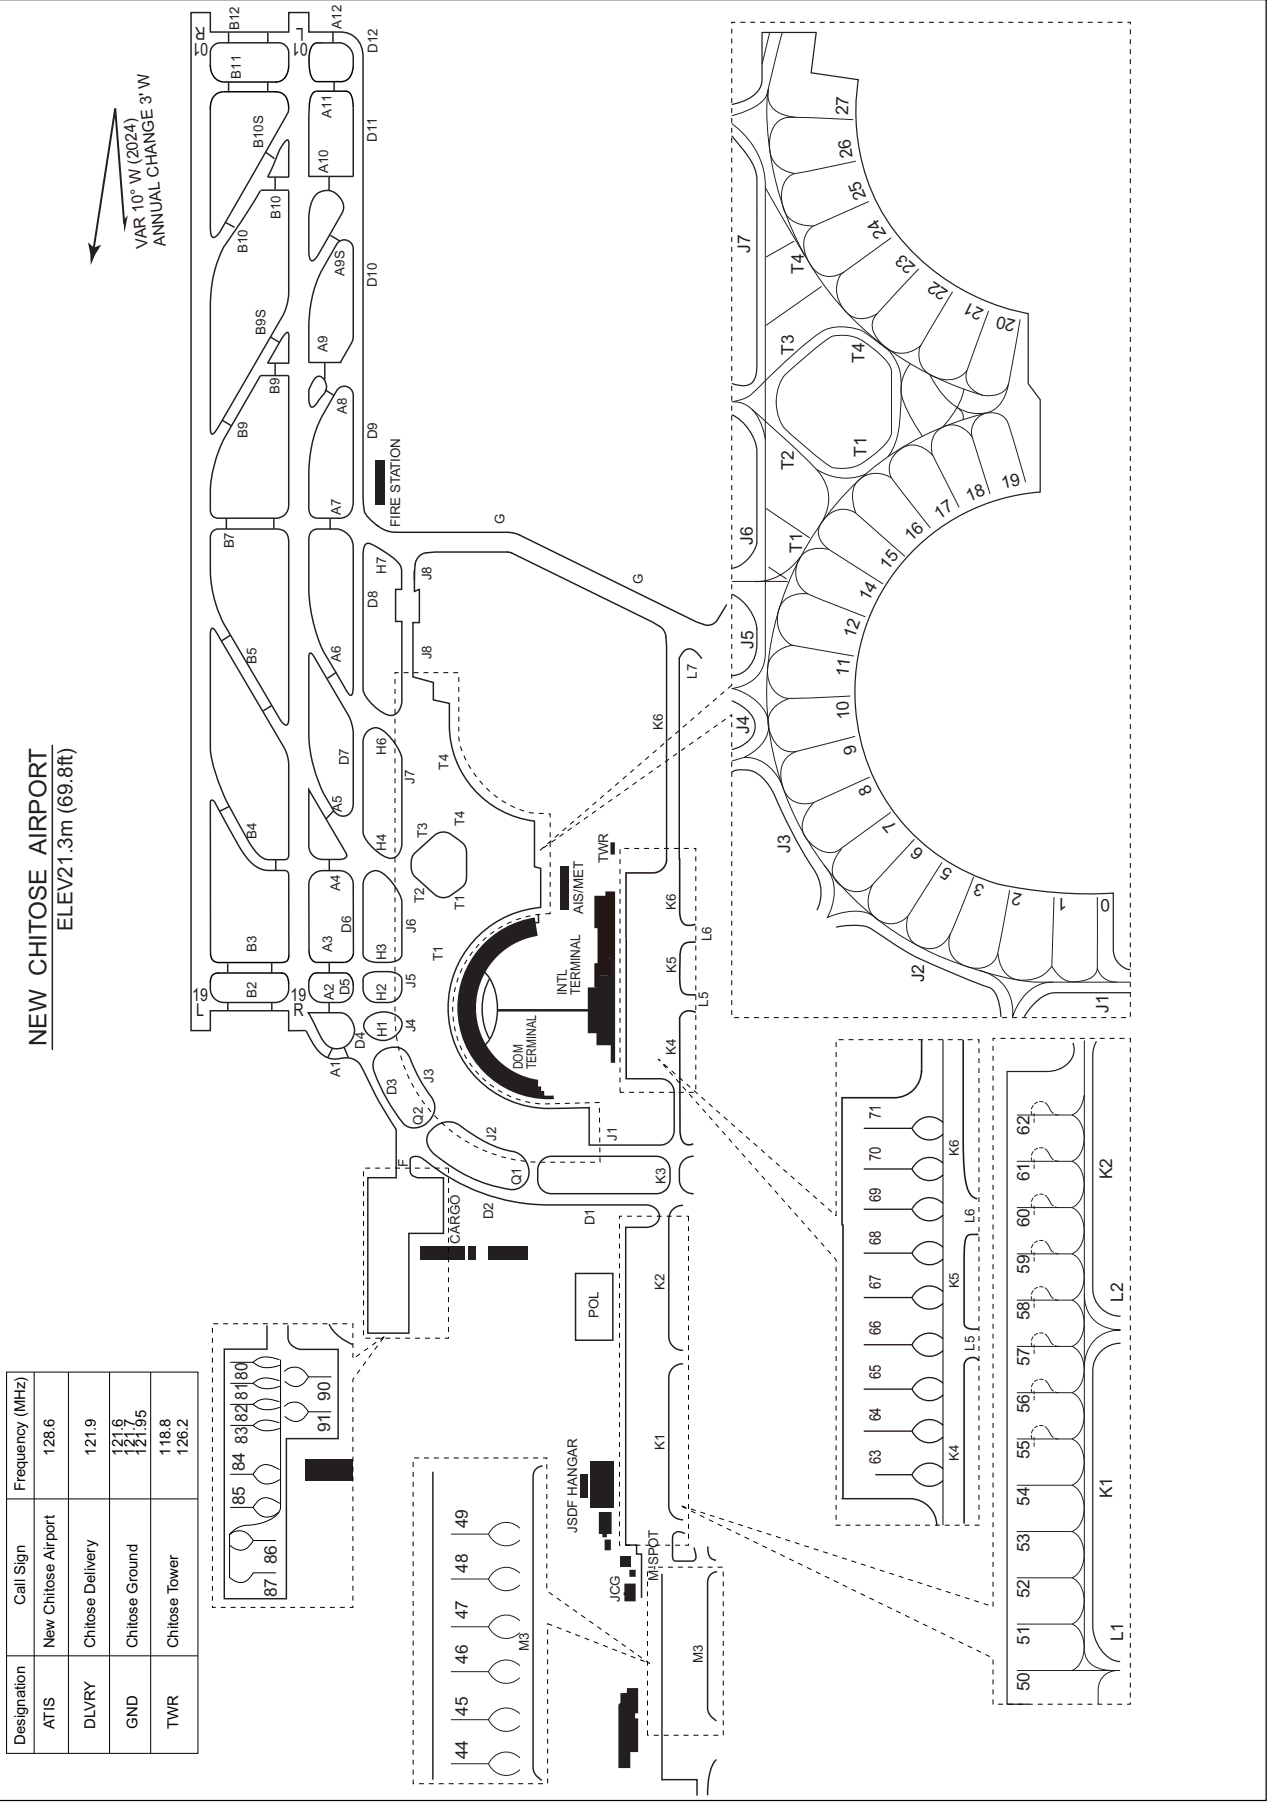

RJCC / NEW CHITOSE

AD CHART

CHANGE : Shape of TWY A11, B11 installed. VAR.

**INTENTIONALLY LEFT BLANK**