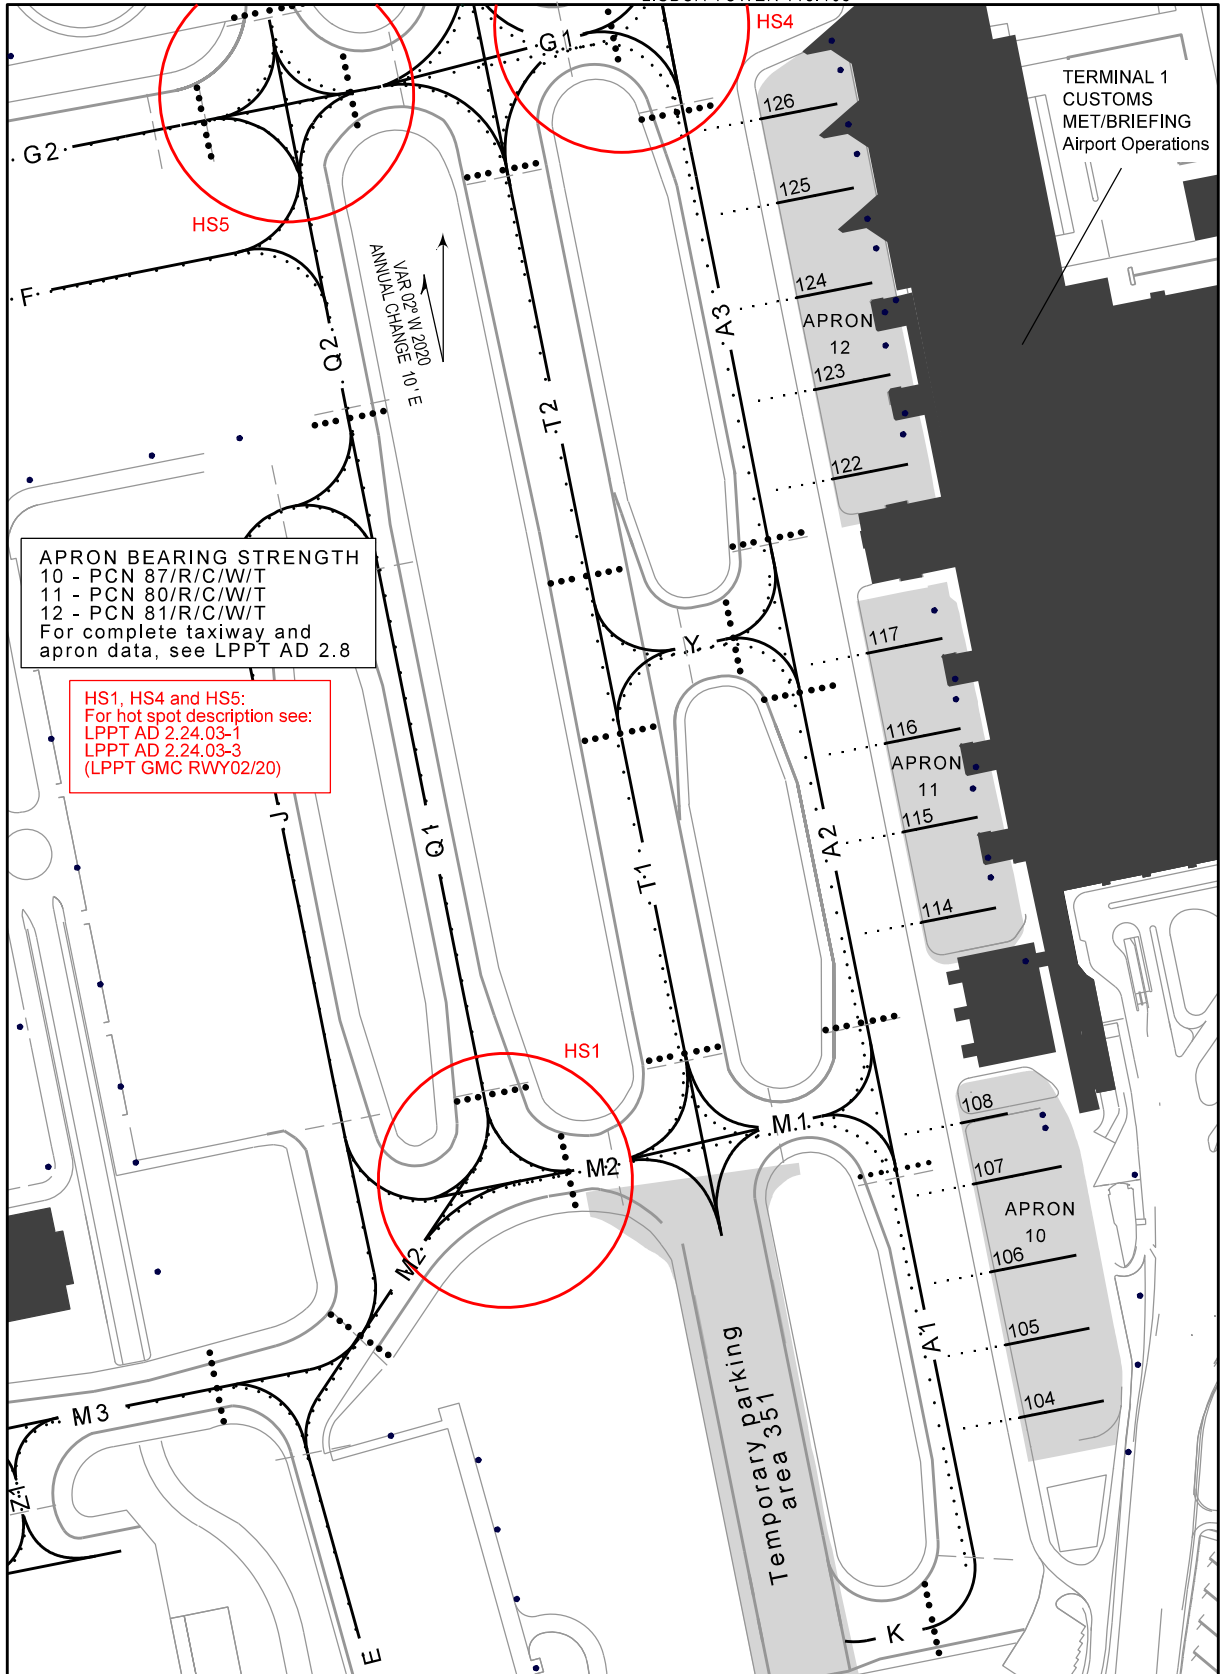

AIRCRAFT PARKING
DOCKING CHART - ICAO

APRON ELEV
10,11,12=101 m

LISBOA ARR INFORMATION 124.155
LISBOA DEP INFORMATION 121.955
LISBOA DELIVERY 118.955
LISBOA GROUND 121.755
LISBOA TOWER 118.105

LISBOA, Humberto Delgado
(LPPT)