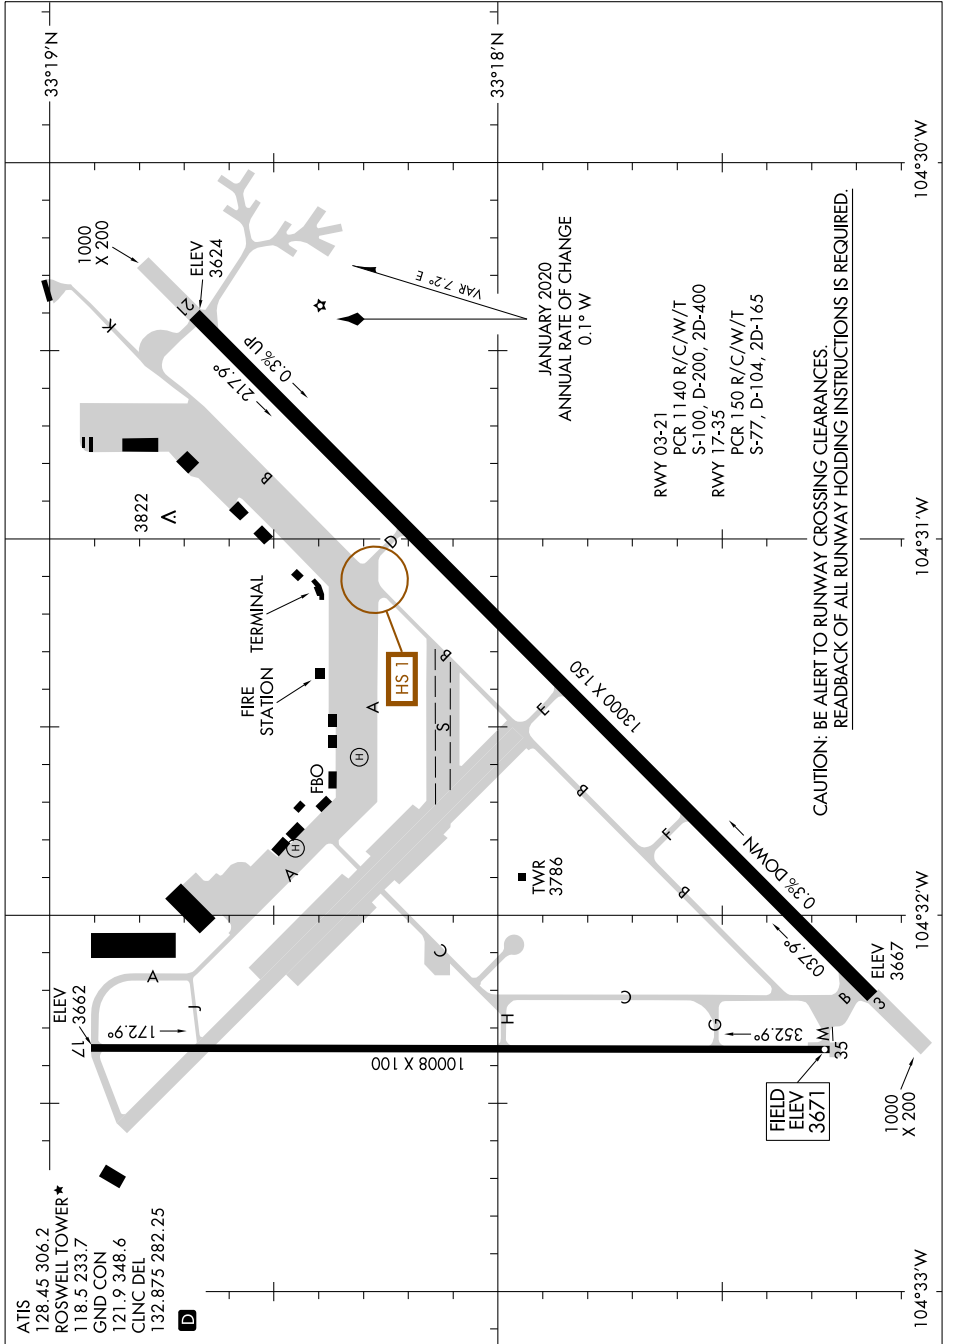

AIRPORT DIAGRAM

AL-354 (FAA)
ROSWELL AIR CENTER (ROW)
ROSWELL, NEW MEXICO

SW-1, 20 MAR 2025 to 17 APR 2025

SW-1, 20 MAR 2025 to 17 APR 2025

AIRPORT DIAGRAM

ROSWELL, NEW MEXICO
ROSWELL AIR CENTER (ROW)