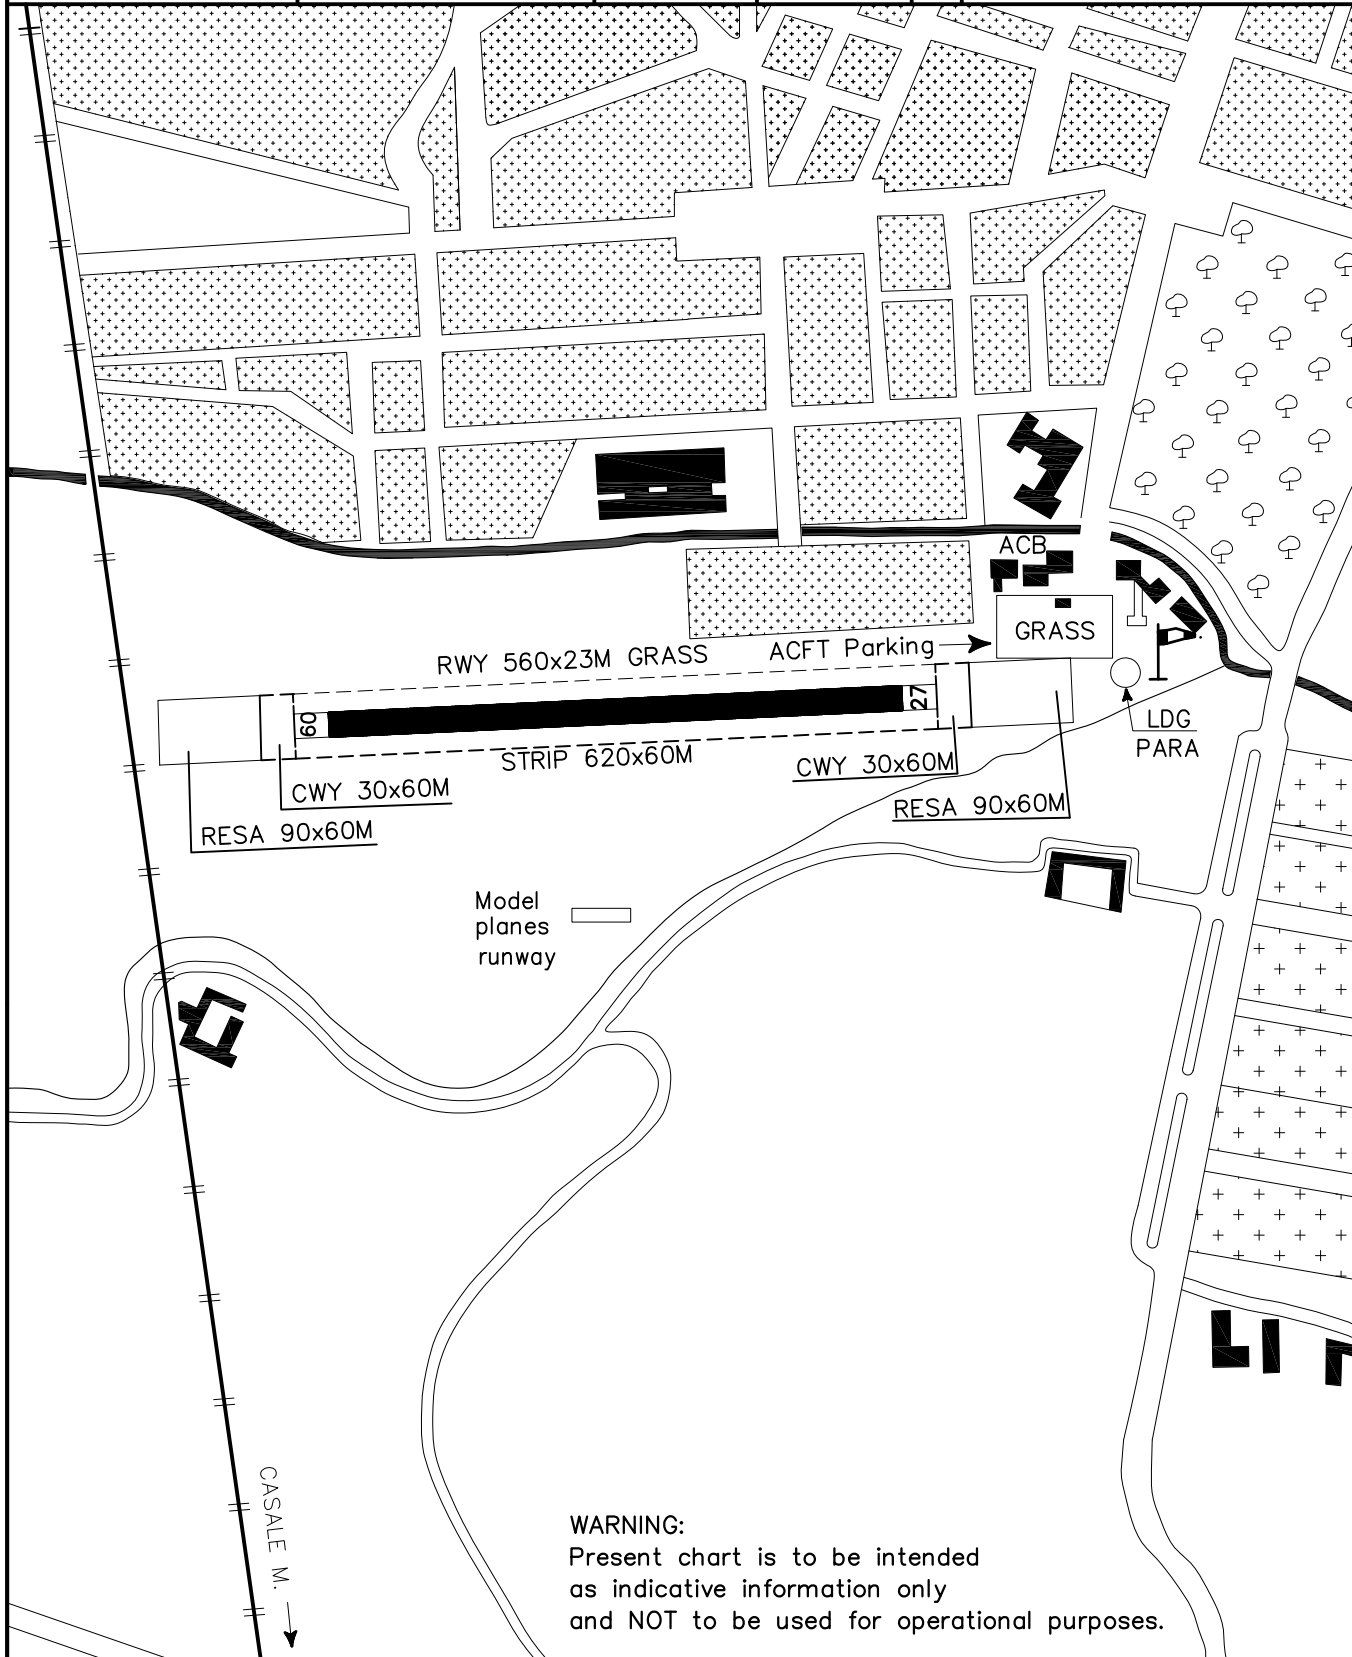

AERODROME LANDING CHART

AD Operative Hours	Traffic Circuit	Vercelli Radio	Aerodrome Elevation	L L L	VERCELLI
See relevant AD pages	SOUTH of RWY	CH 118.855	417 Ft		45°18'40" N 008°25'03" E *

CHANGE: Vercelli Radio FREQ updated

WARNING:
 Present chart is to be intended as indicative information only and NOT to be used for operational purposes.