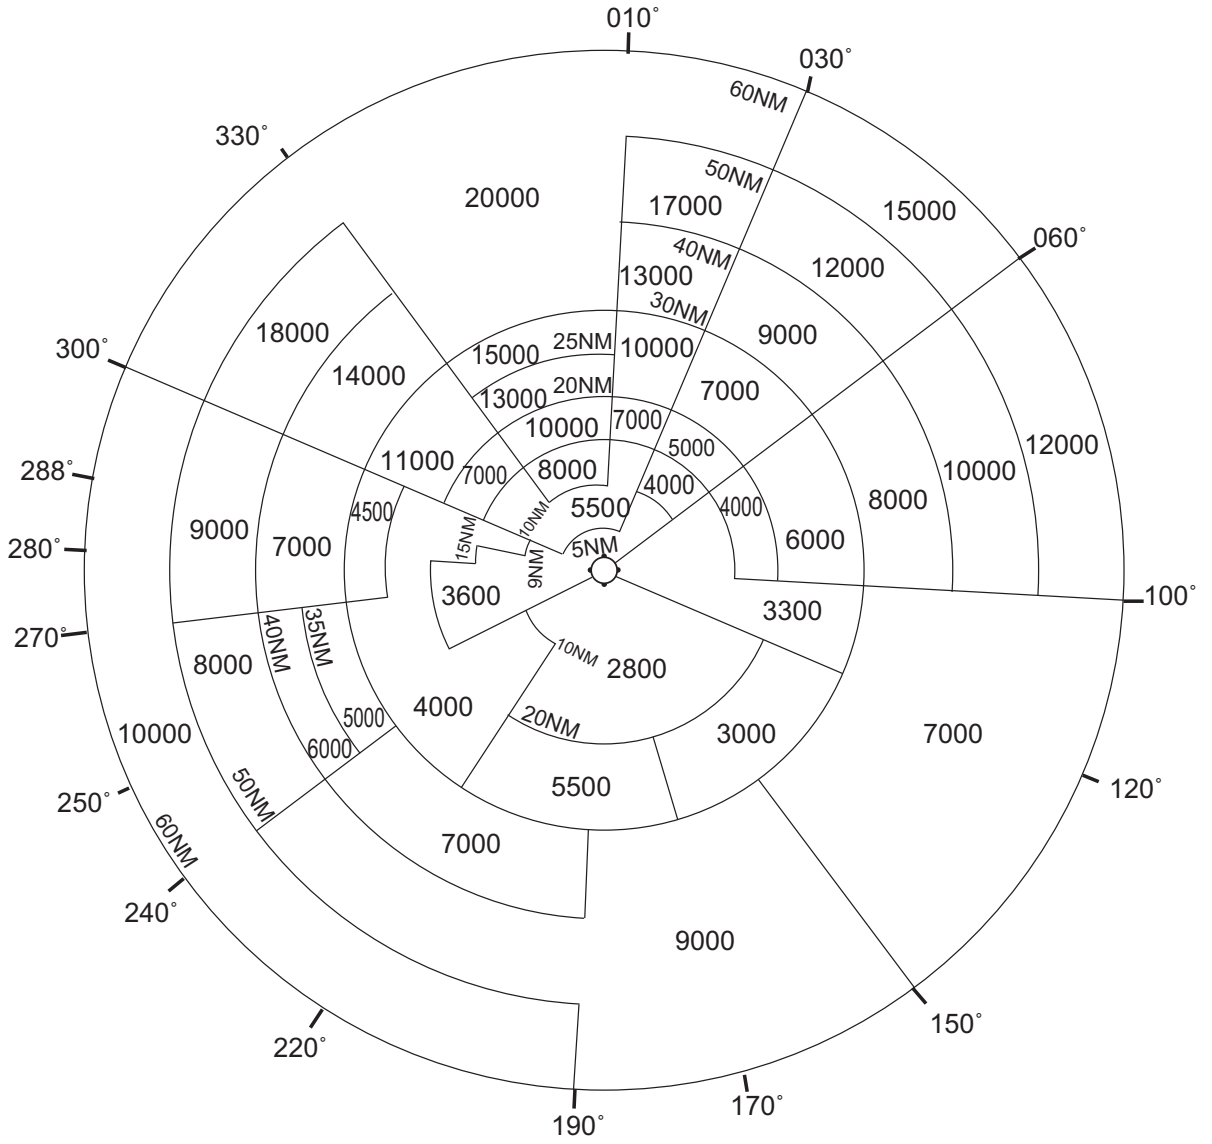

RJOA / HIROSHIMA

Minimum Vectoring Altitude CHART

VAR 8°W (2022)

CENTER : 342602N/1325458E (RADAR SITE)

CHANGE : VAR.