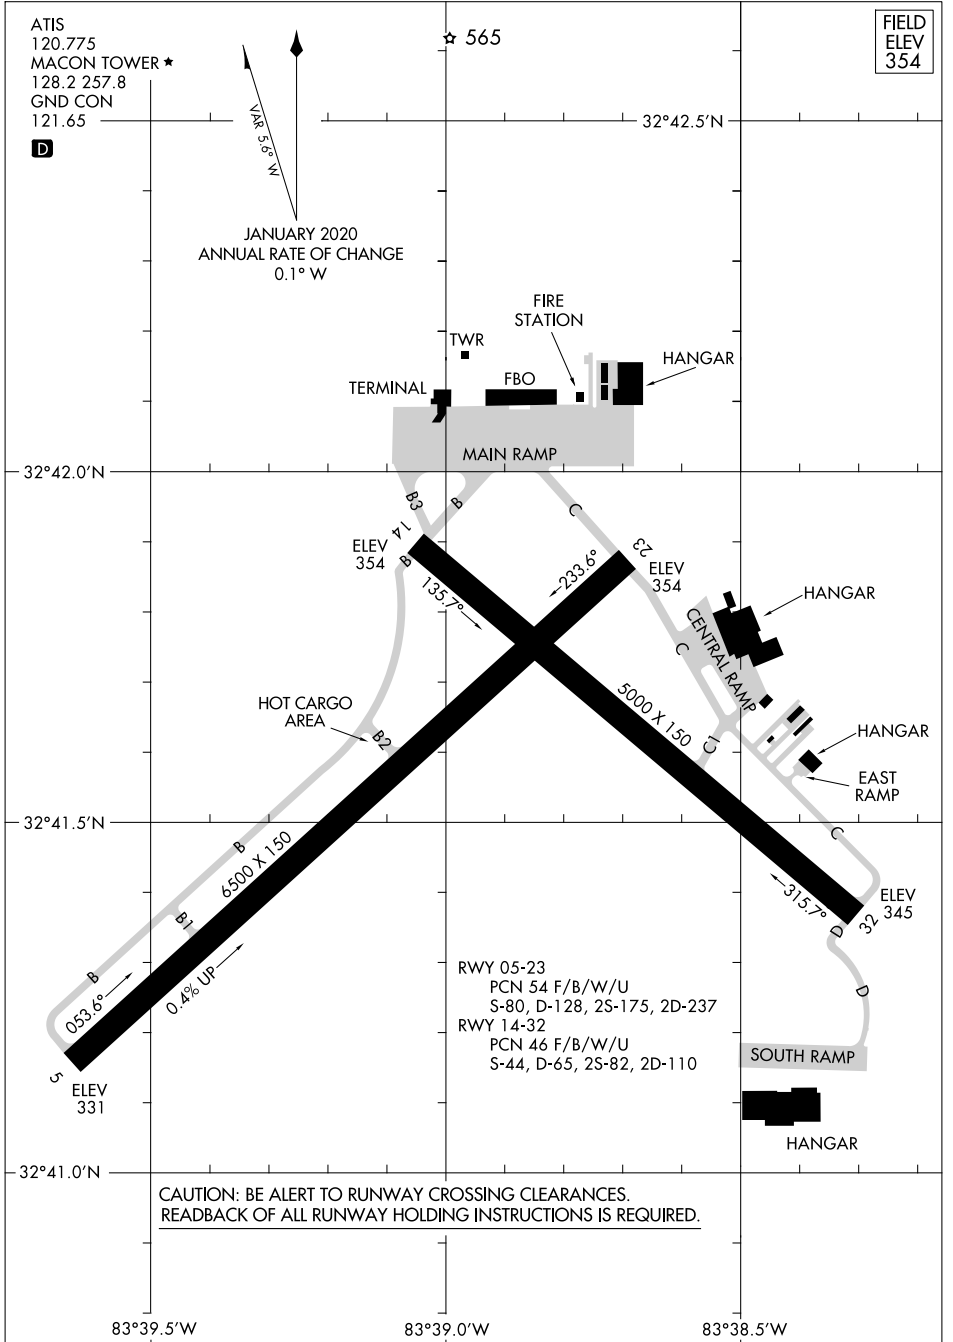

22363

AIRPORT DIAGRAM

AL-243 (FAA)

MIDDLE GEORGIA RGNL (MCN)
MACON, GEORGIA

SE-4, 20 MAR 2025 to 17 APR 2025

SE-4, 20 MAR 2025 to 17 APR 2025

AIRPORT DIAGRAM

22363

MACON, GEORGIA
MIDDLE GEORGIA RGNL (MCN)