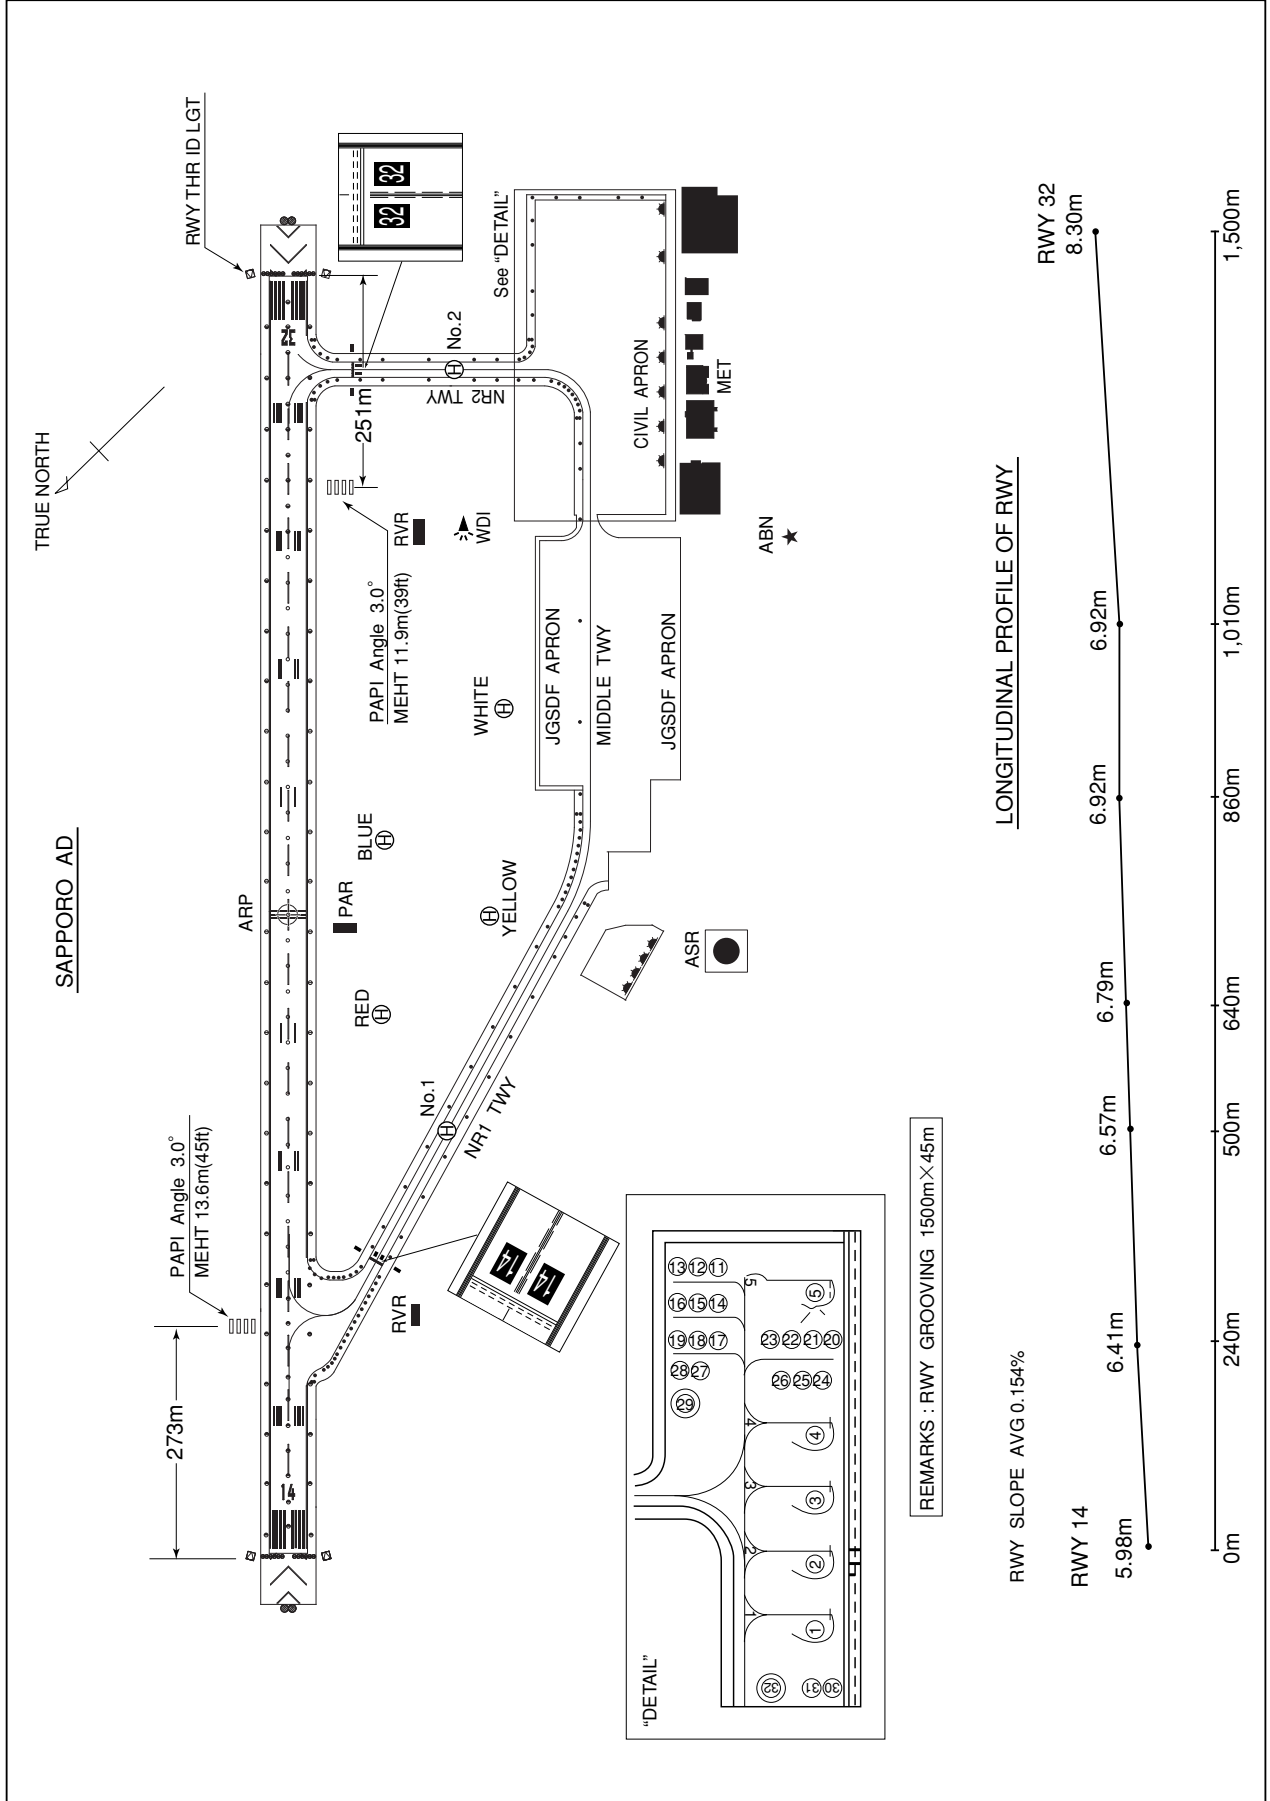

RJCO / SAPPORO

AD CHART

**INTENTIONALLY LEFT BLANK**