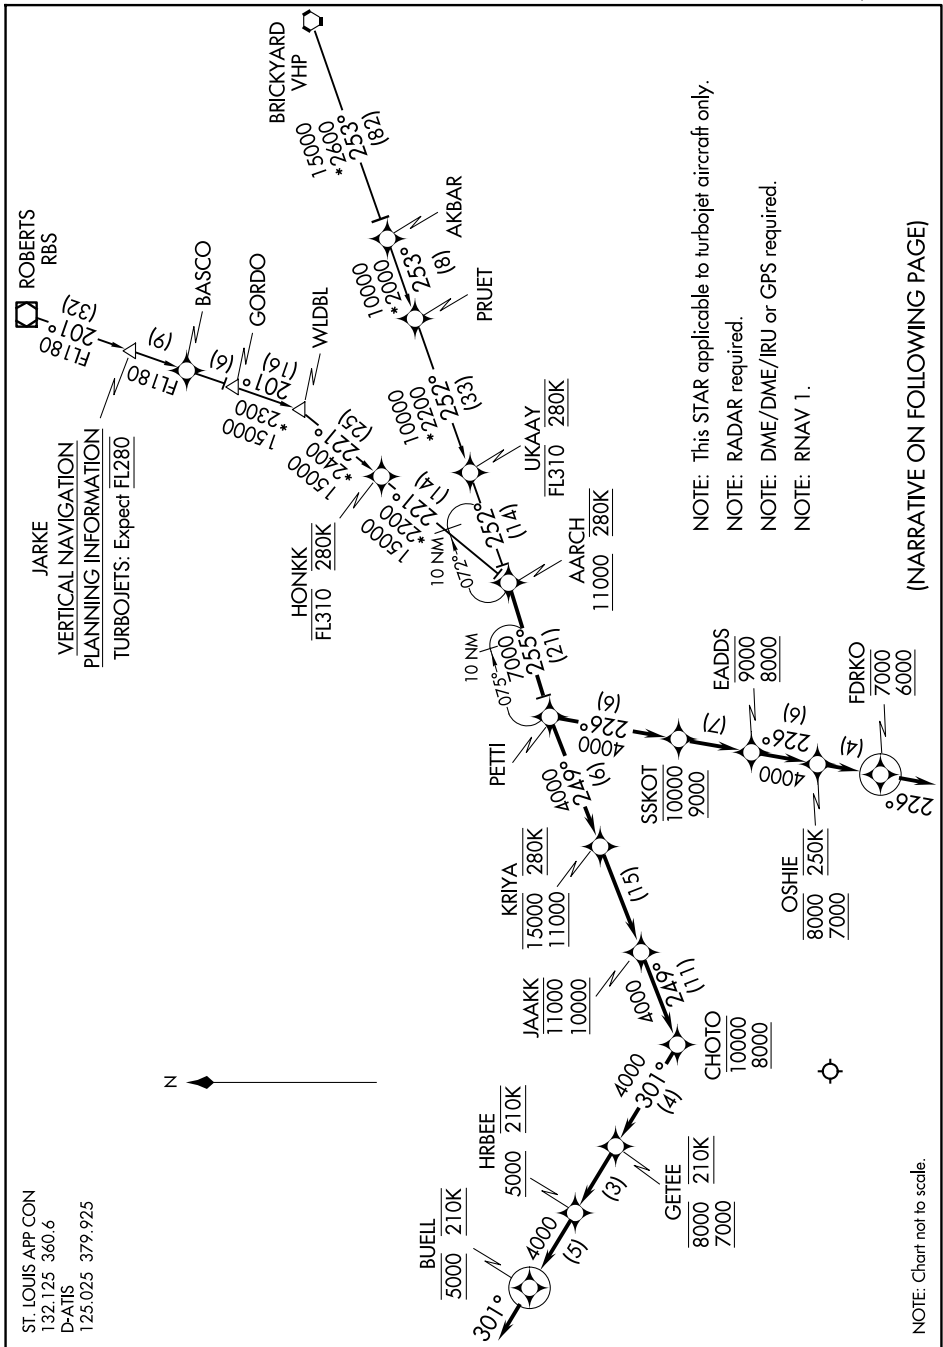

AARCH TWO ARRIVAL (RNAV)

AL-360 (FAA)

ST LOUIS LAMBERT INTL (STL)
ST. LOUIS, MISSOURI

NC-3, 20 MAR 2025 to 17 APR 2025

AARCH TWO ARRIVAL (RNAV)

ST. LOUIS, MISSOURI
ST LOUIS LAMBERT INTL (STL)

(NARRATIVE ON FOLLOWING PAGE)

NC-3, 20 MAR 2025 to 17 APR 2025