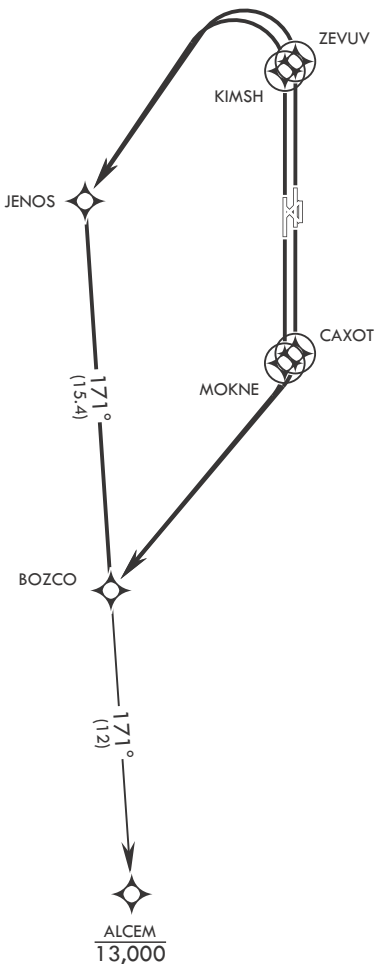

25051

(USAF)

VANCE AFB (KEND)

BOZCO ONE DEPARTURE (RNAV)

ENID, OKLAHOMA

RNAV1-GPS

ATIS ★
 115.4 263.15
 CLNC DEL
 225.4
 GND CON
 121.675 289.4
 TOWER ★
 124.05 259.1
 DEP CON
 120.525 306.3

TOP ALTITUDE:
13,000

SC-1, 20 MAR 2025 to 17 APR 2025

SC-1, 20 MAR 2025 to 17 APR 2025

DEPARTURE ROUTE DESCRIPTION

TAKEOFF RWY 17C: Climb direct CAXOT, then right turn direct BOZCO, thence...

TAKEOFF RWY 17R: Climb direct MOKNE, then right turn direct BOZCO, thence...

TAKEOFF RWY 35C: Climb direct ZEVUV, then left turn direct JENOS, then track 171° to BOZCO, thence...

TAKEOFF RWY 35L: Climb direct KIMSH, then left turn direct JENOS, then track 171° to BOZCO, thence...