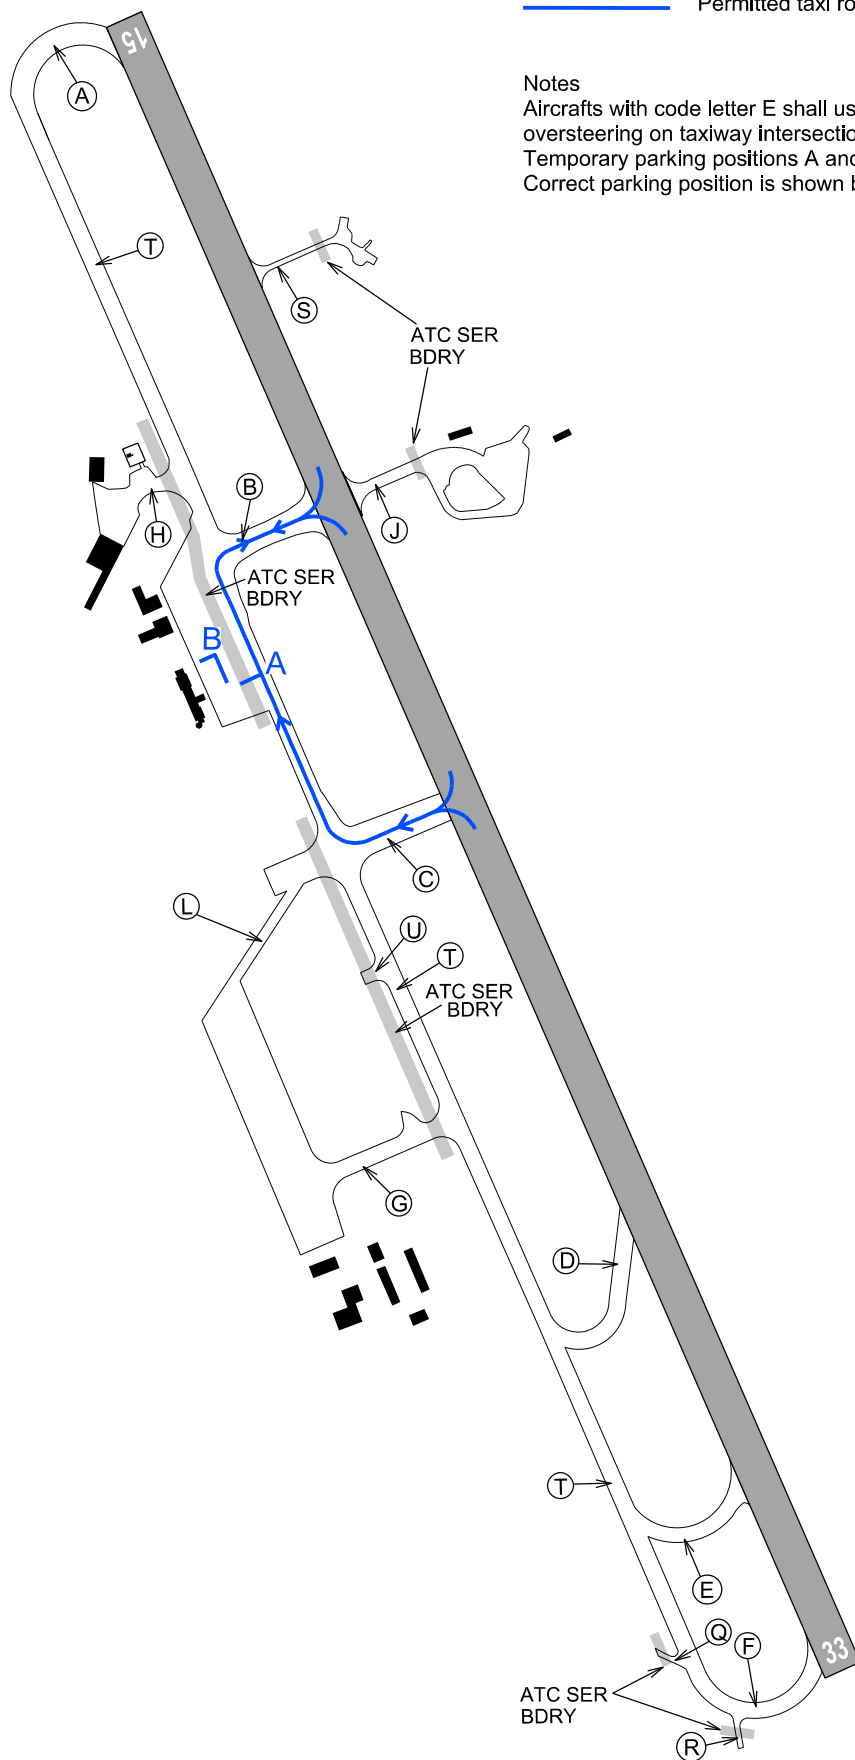

Code E aeroplanes

— Permitted taxi routes

N

Notes

Aircrafts with code letter E shall use judgemental oversteering on taxiway intersections. Temporary parking positions A and B. Correct parking position is shown by marshalling signals.

CHG: TWY B, C, G