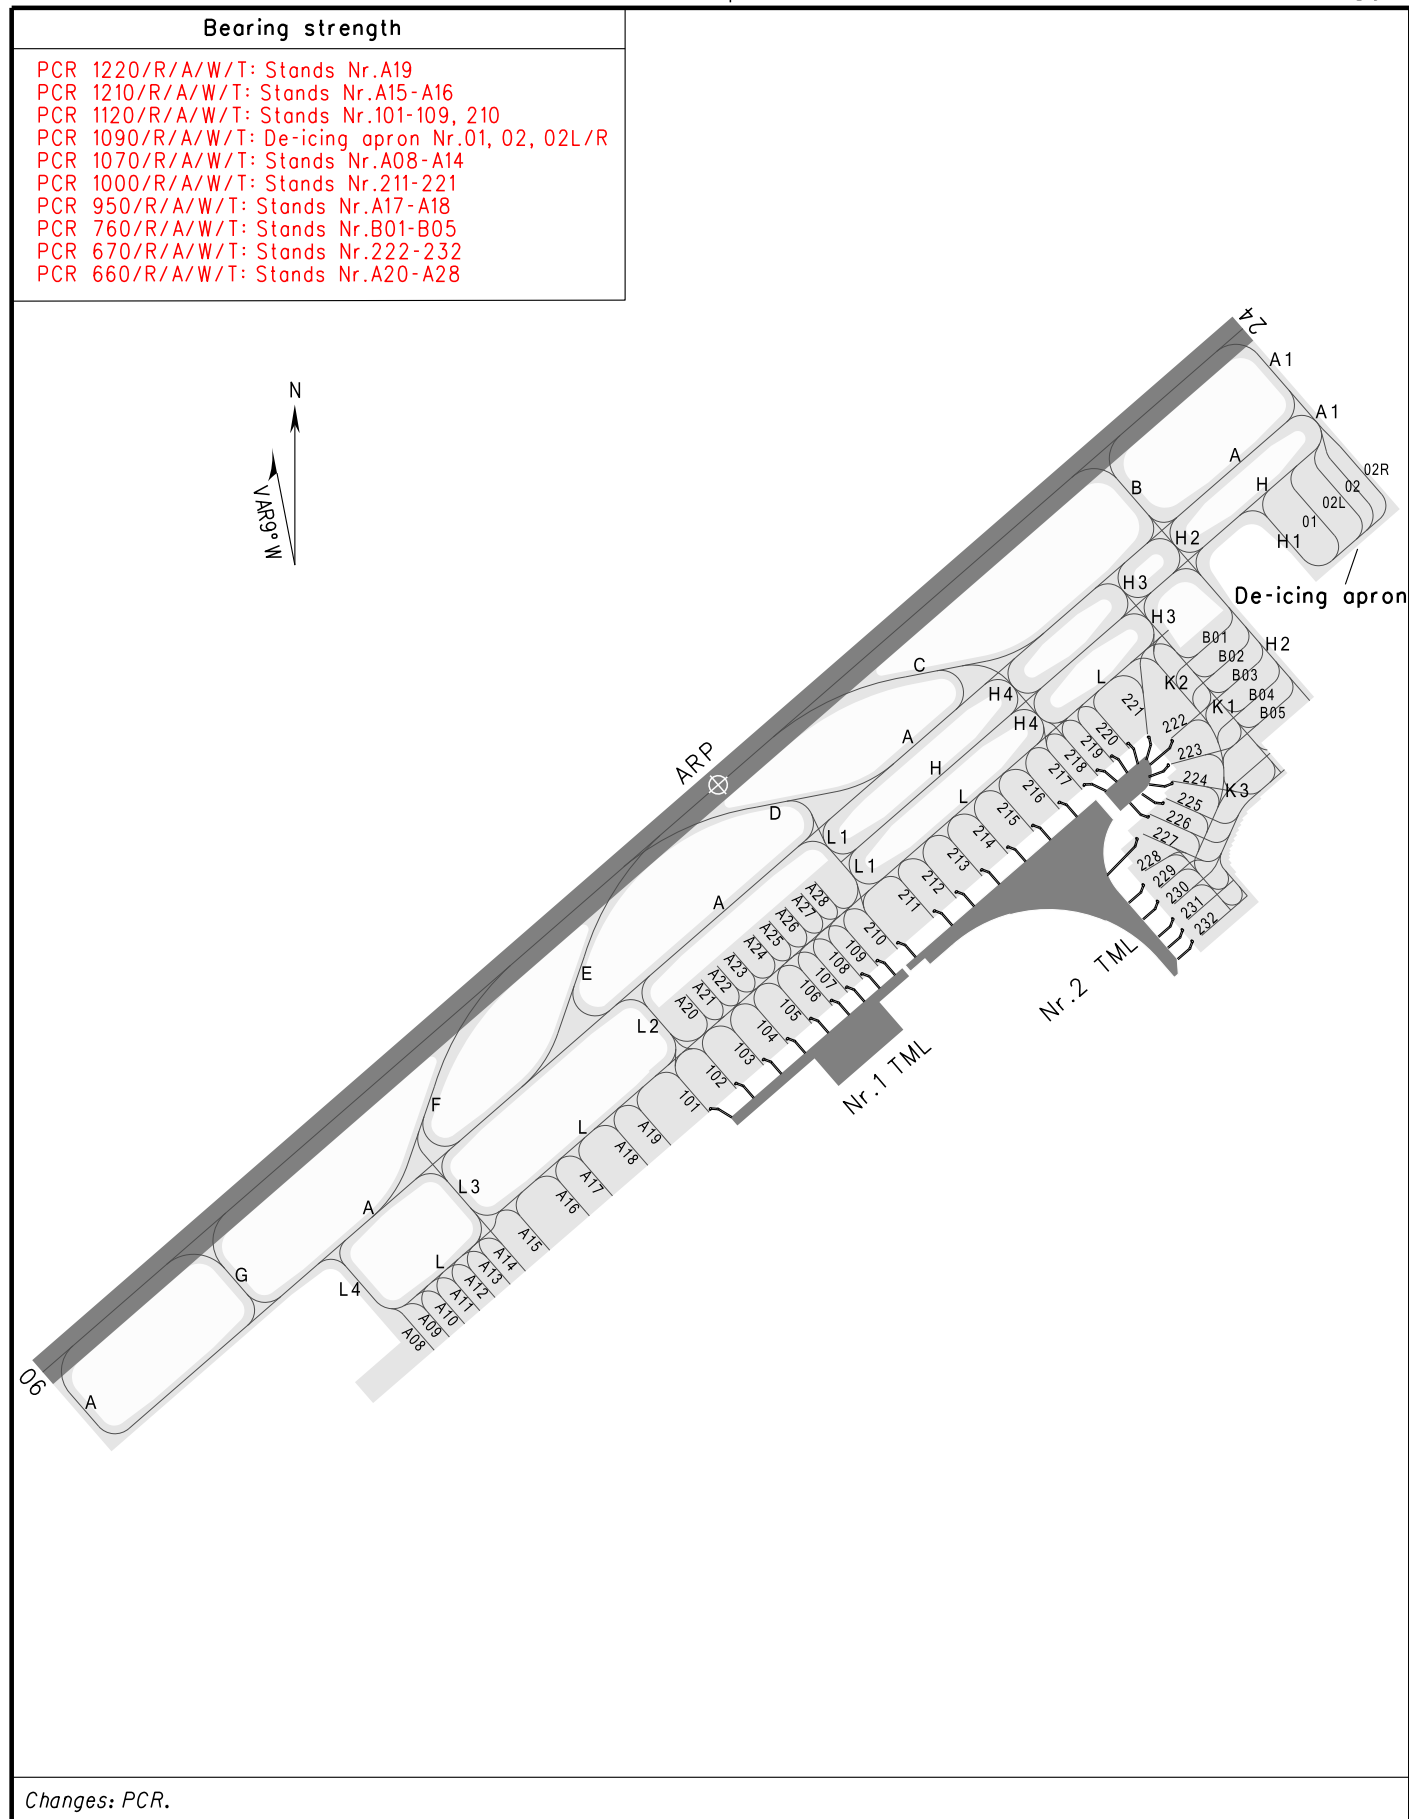

AIRCRAFT PARKING CHART-ICAO

Delivery 121.75(DCL AVBL)

D-ATIS 126.25

TWR 118.85(124.35)

GND 121.95(DCL AVBL)

Ramp01 121.6(E)

Ramp02 121.675(N)

ZYCC CHANGCHUN/Longjia

Changes: PCR.