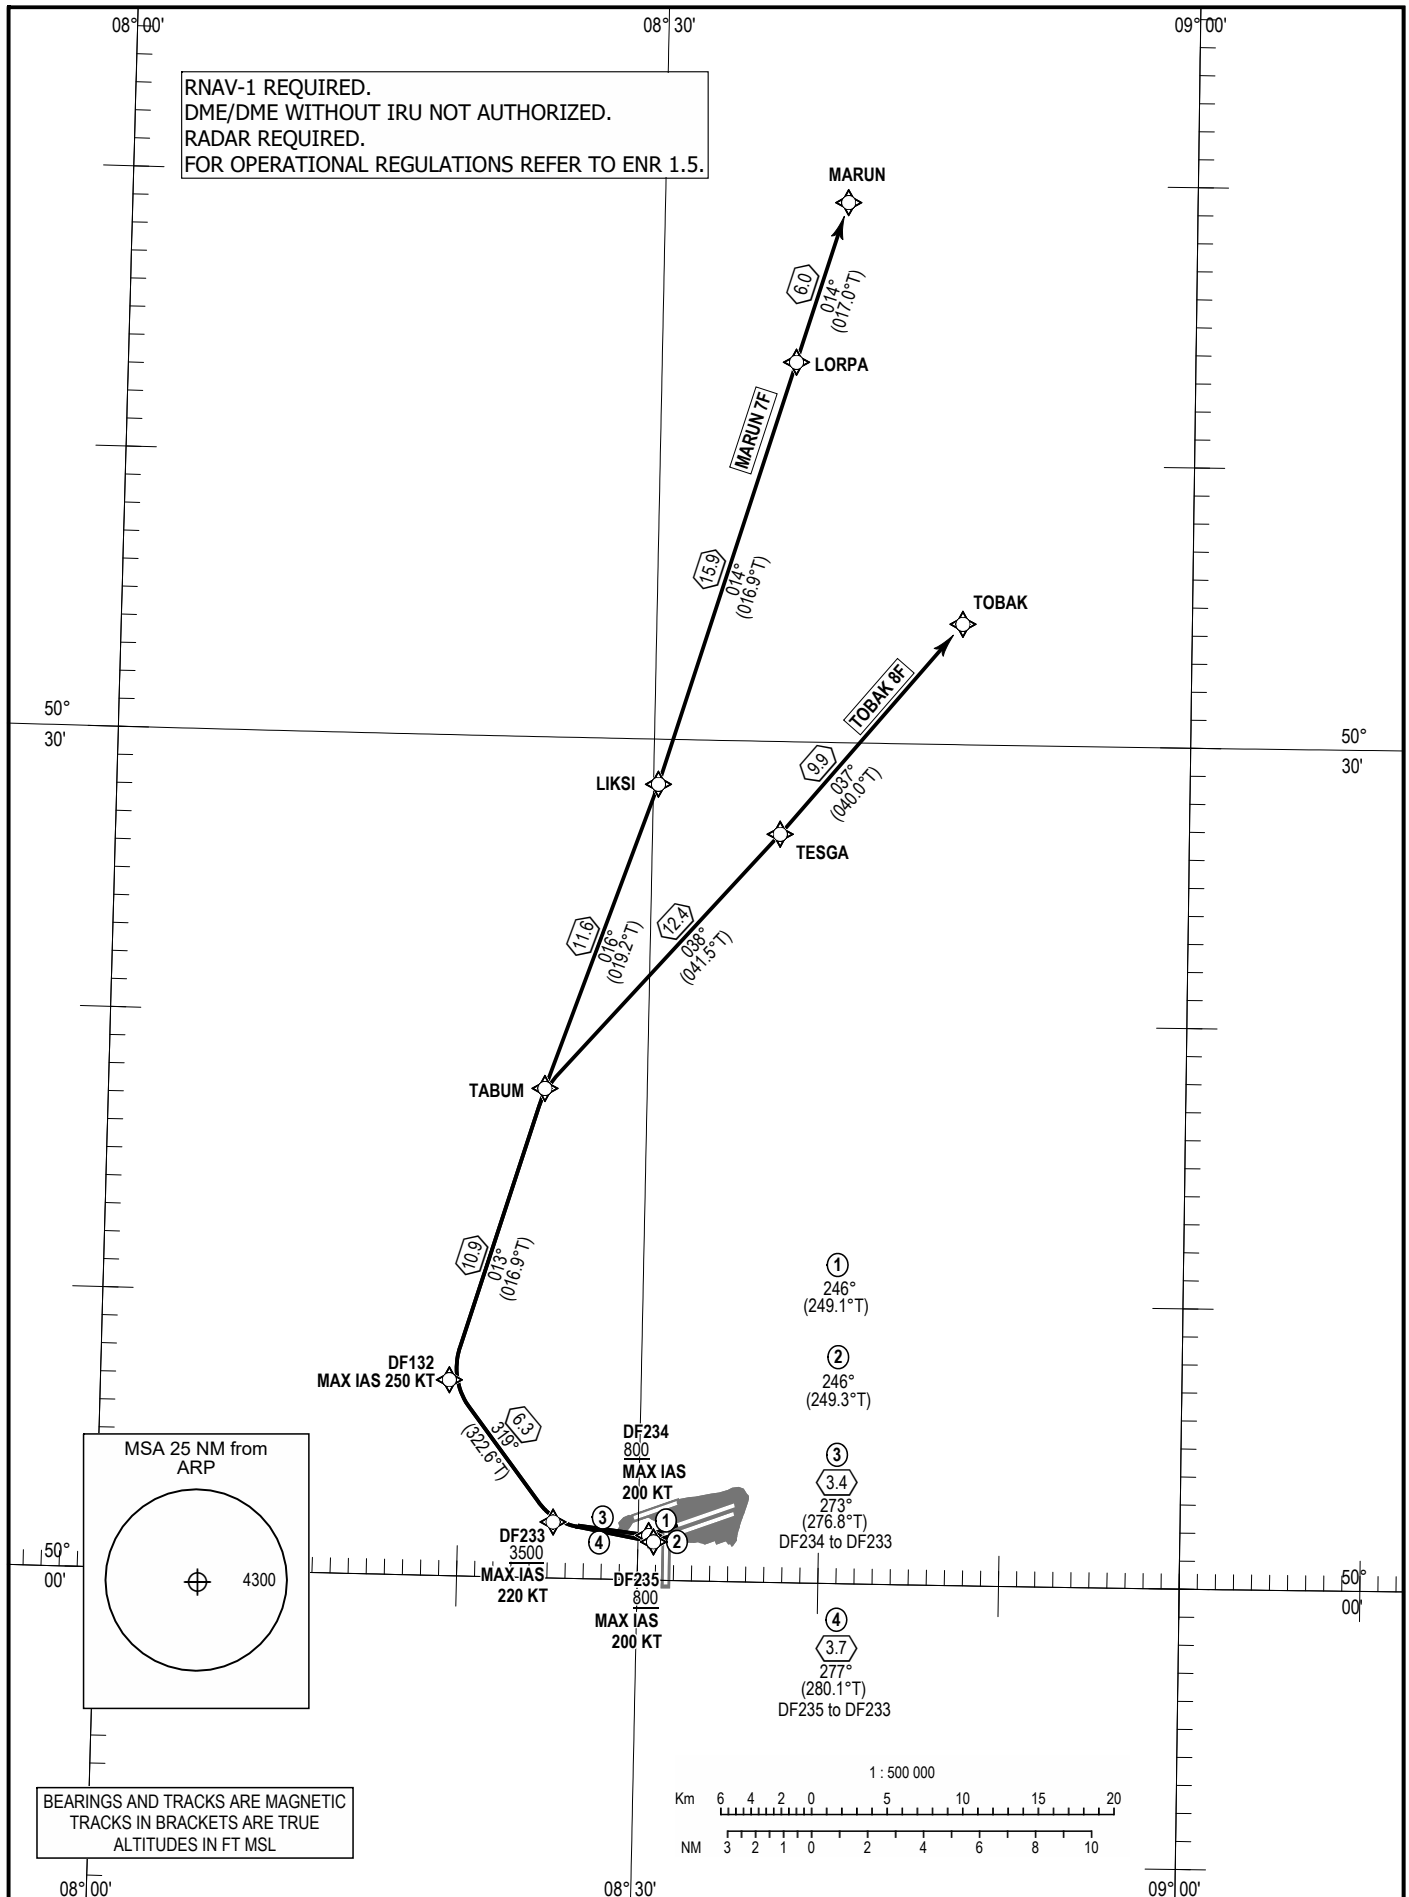

STANDARD DEPARTURE CHART -  
INSTRUMENT (SID) - ICAO  
RNAV (GPS, DME/DME/IRU)

FRANKFURT ATIS	118.730	FRANKFURT GROUND	121.805
FRANKFURT DELIVERY	122.035	FRANKFURT TOWER	118.780
FRANKFURT APRON	121.755	FRANKFURT TOWER	119.905
FRANKFURT APRON	121.955	LANGEN RADAR	120.155
FRANKFURT APRON	121.855	LANGEN RADAR	136.130

TRANSITION  
ALTITUDE 5000  
VAR 3° E

FRANKFURT MAIN  
RWY 25L/25C  
MARUN 7F TOBAK 8F

Correction: Note added.