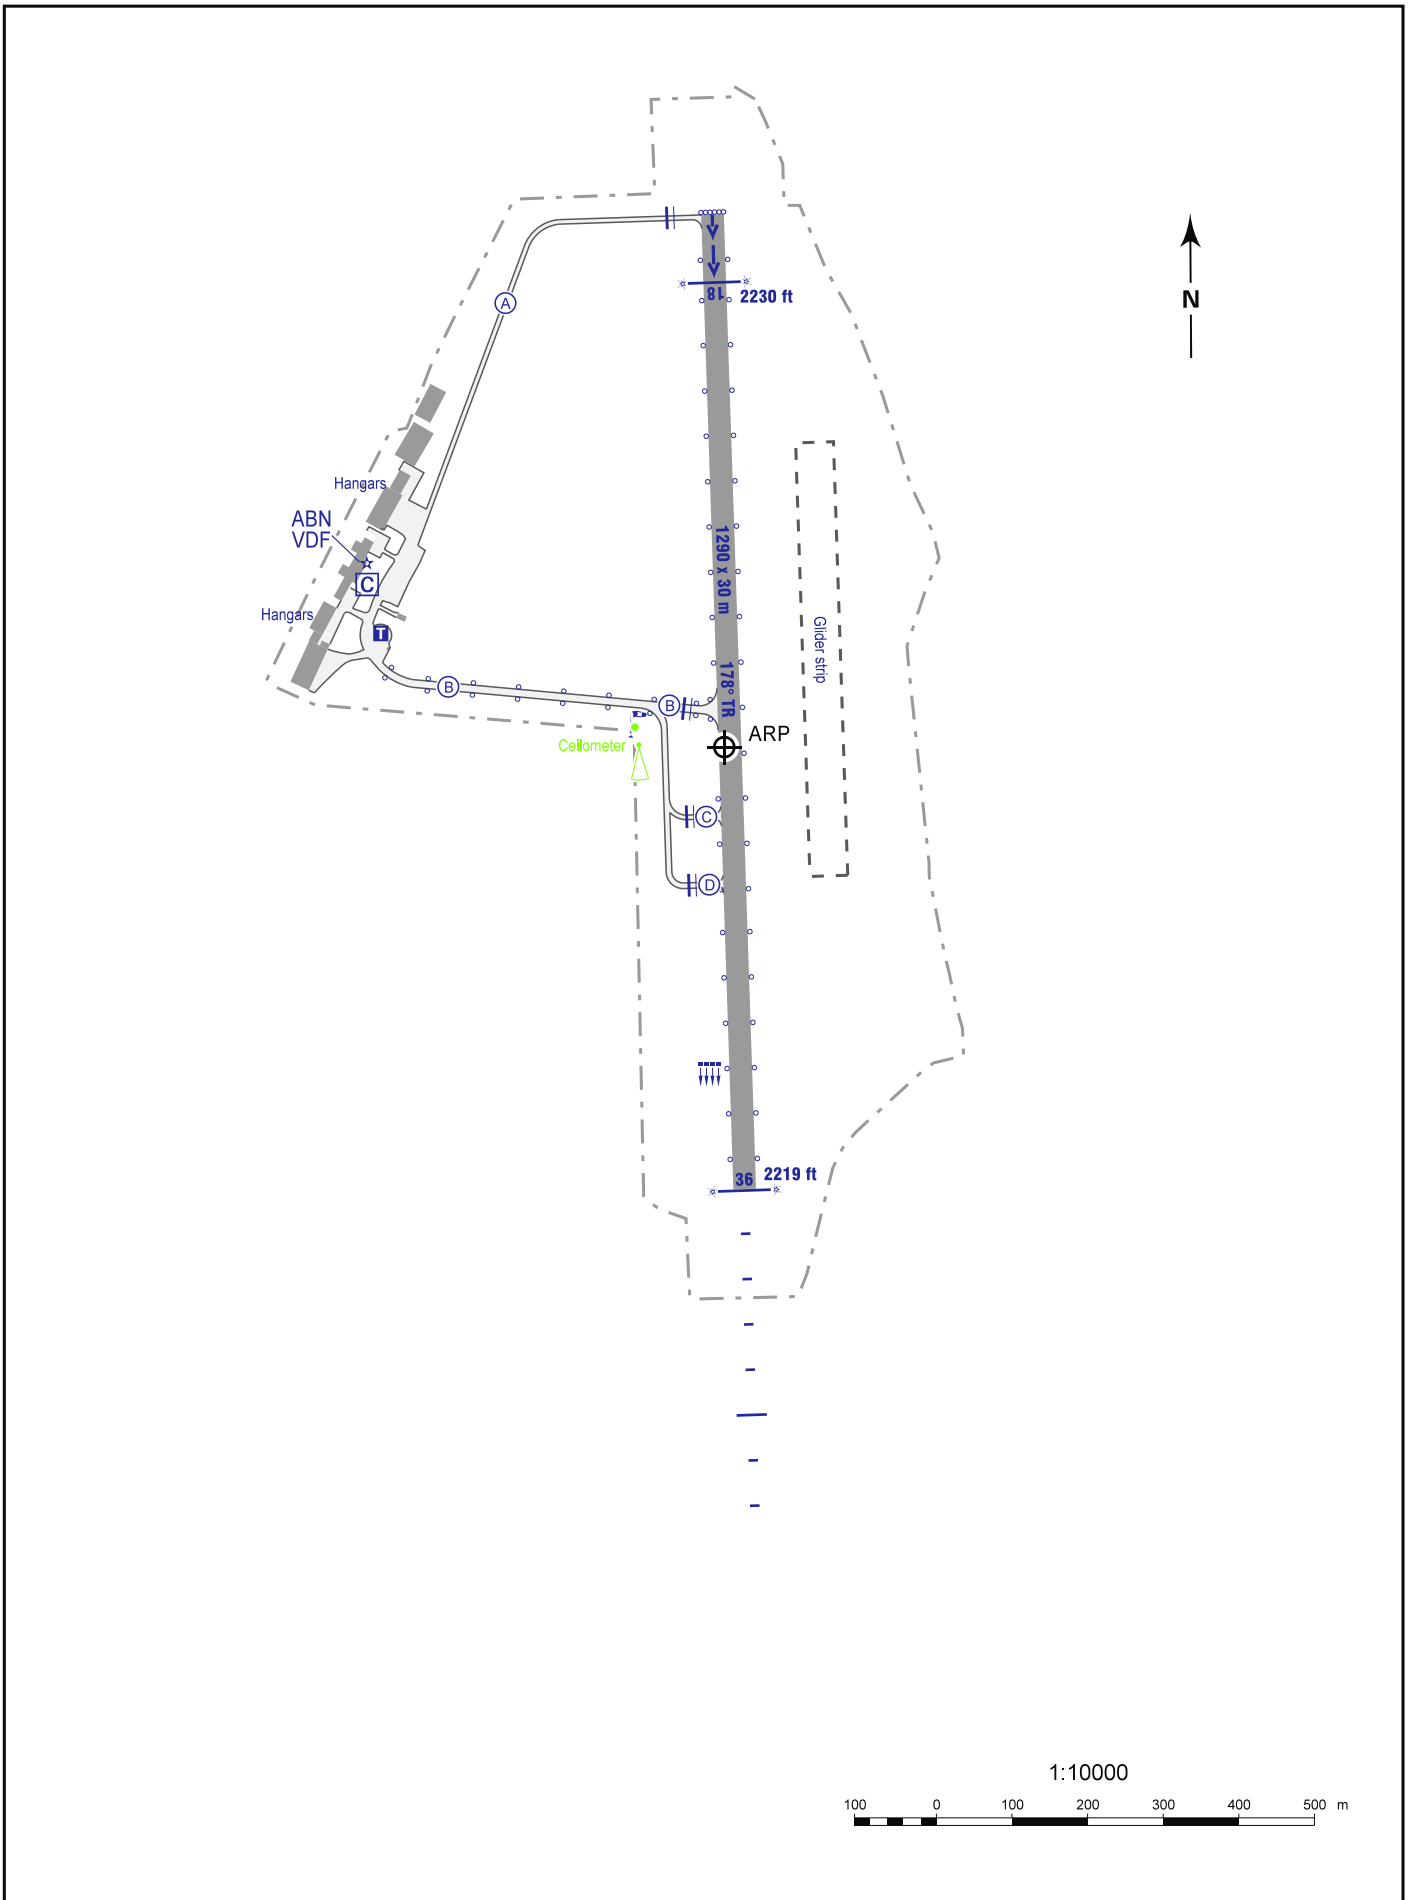

AERODROME CHART - ICAO

ARP 2227 ft	AERODROME
N 47° 58' 24.67"	ELEVATION
E 008° 31' 19.60"	2231 ft

DONAUESCHINGEN-VILLINGEN

Correction: DVI and DON removed, taxiway lighting, buildings.