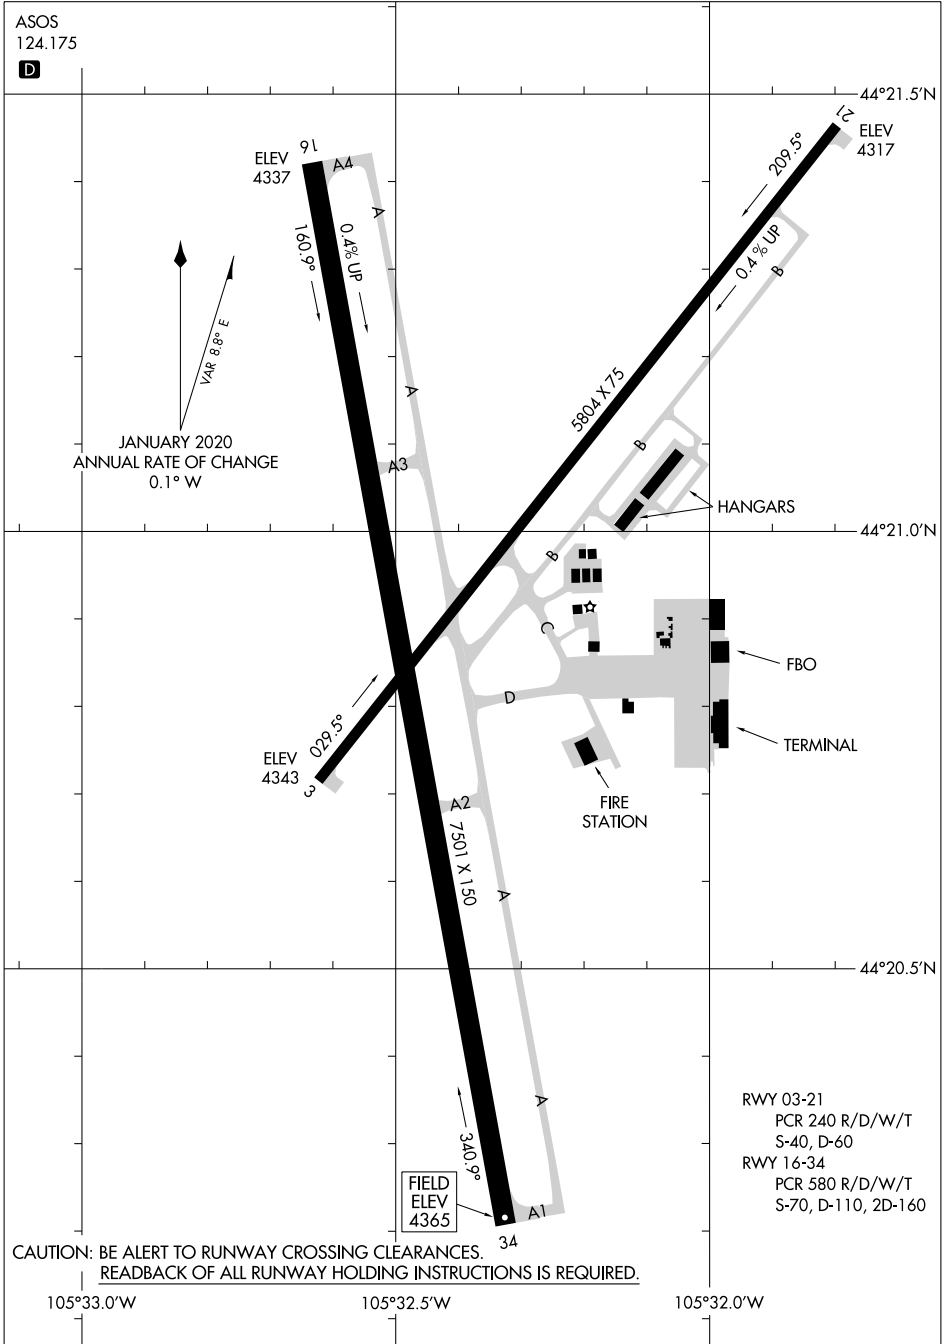

24361

AIRPORT DIAGRAM

NORTHEAST WYOMING RGNL (GCC)
GILLETTE, WYOMING

AL-5728 (FAA)

ASOS
124.175

D

NW-1, 20 MAR 2025 to 17 APR 2025

NW-1, 20 MAR 2025 to 17 APR 2025

CAUTION: BE ALERT TO RUNWAY CROSSING CLEARANCES.
READBACK OF ALL RUNWAY HOLDING INSTRUCTIONS IS REQUIRED.

AIRPORT DIAGRAM

24361

GILLETTE, WYOMING
NORTHEAST WYOMING RGNL (GCC)