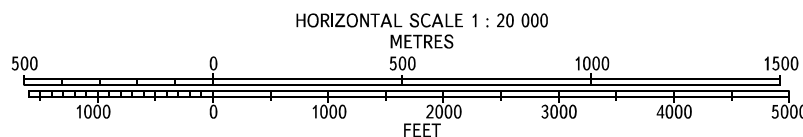

AERODROME OBSTACLE CHART - ICAO

TYPE **A** (OPERATING LIMITATIONS)

DIMENSIONS IN METRES, ELEVATIONS IN *FEET* AND METRES

BARNAUL, RUSSIA

MIKHAYLOVKA
RWY 06/24

MAGNETIC VARIATION **7°E** (2021)

DECLARED DISTANCES		
RWY 06		RWY 24
2853	TAKE-OFF RUN AVAILABLE	2853
3253	TAKE-OFF DISTANCE AVAILABLE	3003
2853	ACCELERATE-STOP DISTANCE AVAILABLE	2853
2504*	LANDING DISTANCE AVAILABLE	2853

*See warning 1 on page AD 2.1 UNBB-31

LEGEND