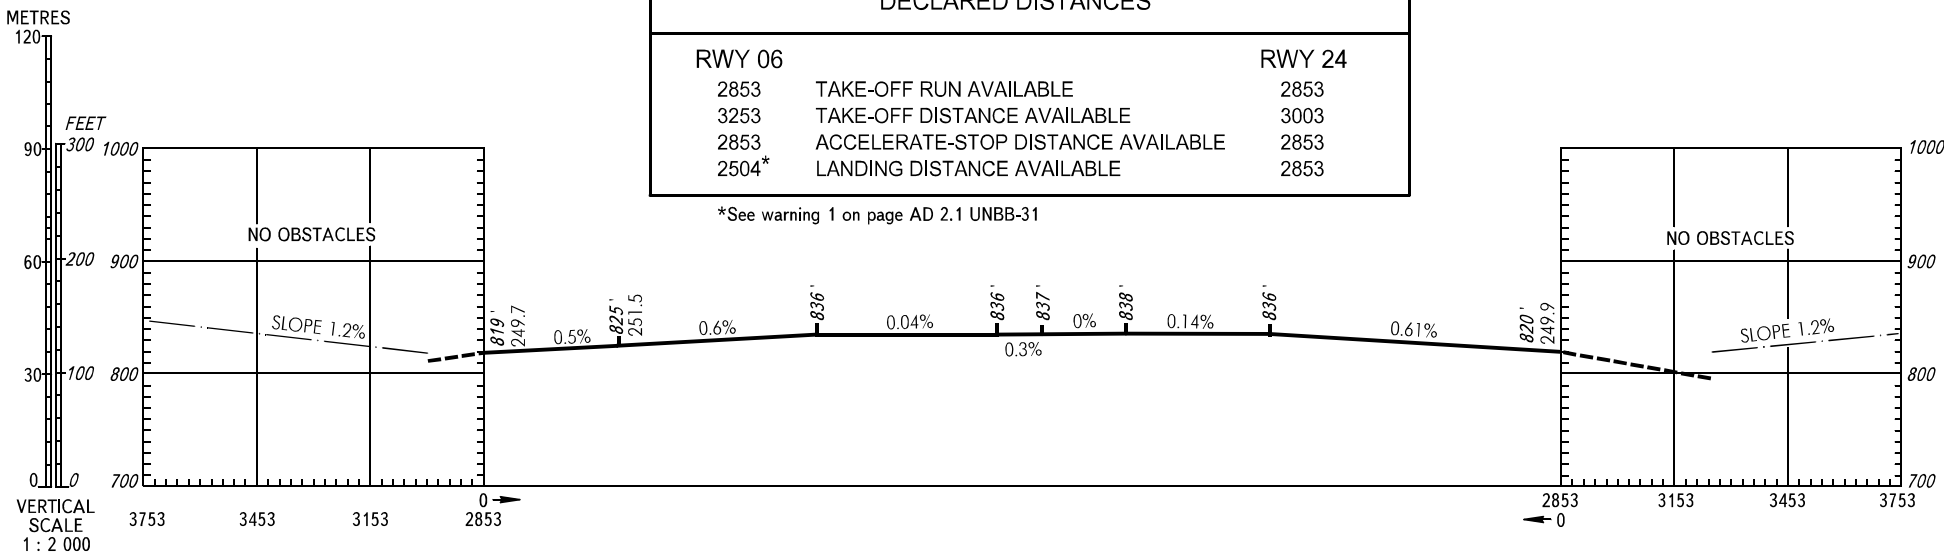

AERODROME OBSTACLE CHART - ICAO

TYPE **A** (OPERATING LIMITATIONS)

DIMENSIONS IN METRES, ELEVATIONS IN *FEET* AND METRES

BARNAUL, RUSSIA

MIKHAYLOVKA
RWY 06/24

MAGNETIC VARIATION **7°E** (2021)

DECLARED DISTANCES		
RWY 06		RWY 24
2853	TAKE-OFF RUN AVAILABLE	2853
3253	TAKE-OFF DISTANCE AVAILABLE	3003
2853	ACCELERATE-STOP DISTANCE AVAILABLE	2853
2504*	LANDING DISTANCE AVAILABLE	2853

*See warning 1 on page AD 2.1 UNBB-31

LEGEND