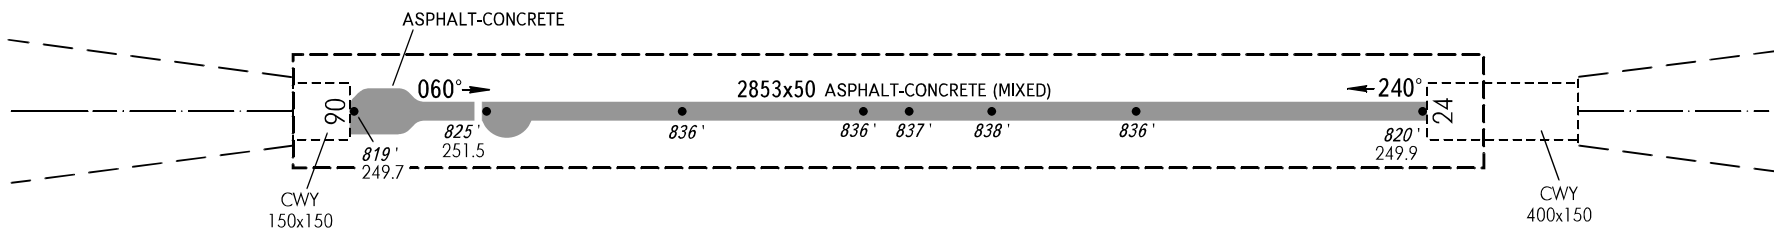

AERODROME OBSTACLE CHART - ICAO

TYPE **A** (OPERATING LIMITATIONS)

DIMENSIONS IN METRES, ELEVATIONS IN *FEET* AND METRES

BARNAUL, RUSSIA

MIKHAYLOVKA
RWY 06/24

MAGNETIC VARIATION **7°E** (2021)

| DECLARED DISTANCES | | |
|--------------------|------------------------------------|--------|
| RWY 06 | | RWY 24 |
| 2853 | TAKE-OFF RUN AVAILABLE | 2853 |
| 3253 | TAKE-OFF DISTANCE AVAILABLE | 3003 |
| 2853 | ACCELERATE-STOP DISTANCE AVAILABLE | 2853 |
| 2504* | LANDING DISTANCE AVAILABLE | 2853 |

*See warning 1 on page AD 2.1 UNBB-31

| LEGEND | |
|--------|--|
| | |
| | |
| | |