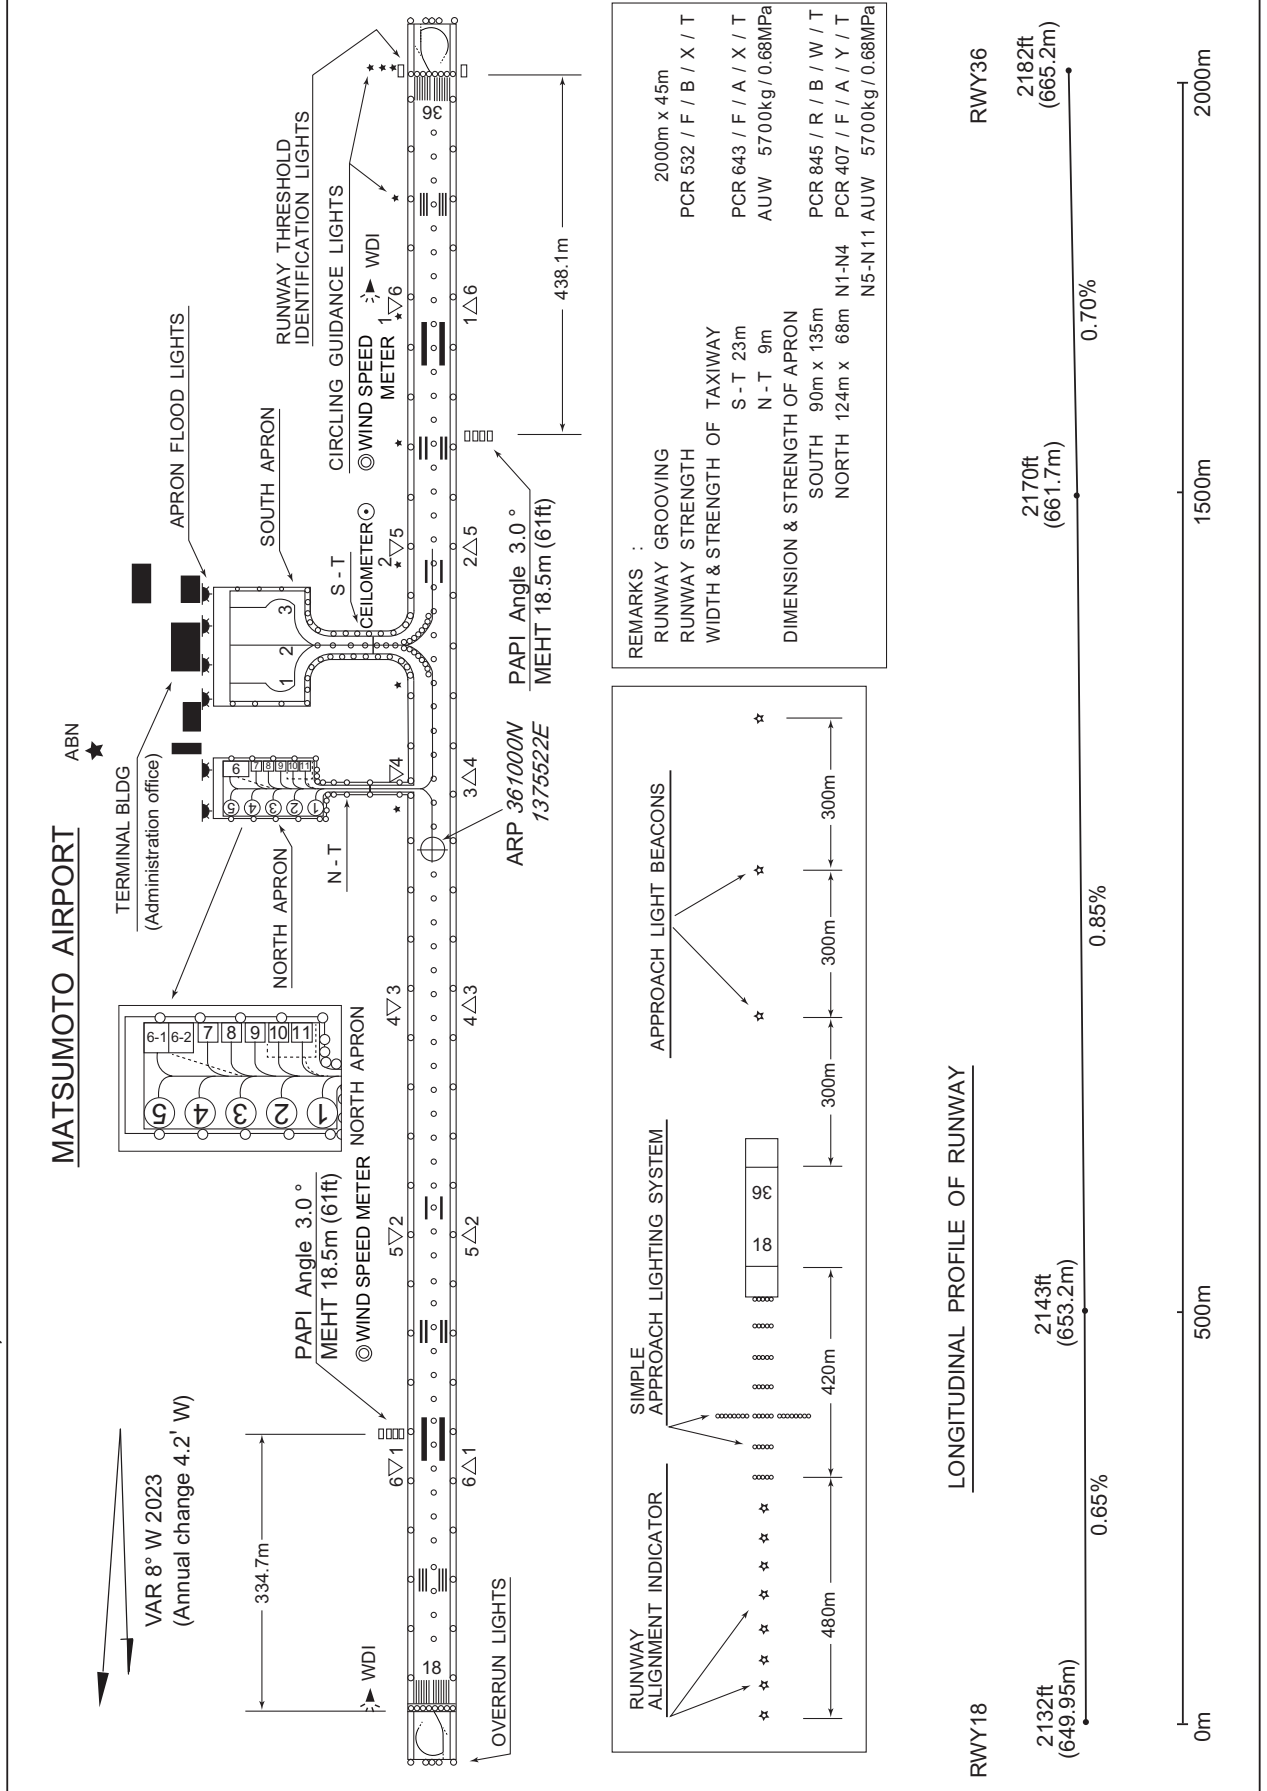

RJAF / MATSUMOTO

AD CHART

CHANGE : WIND SPEED METER, CEILOMETER added.

INTENTIONALLY LEFT BLANK