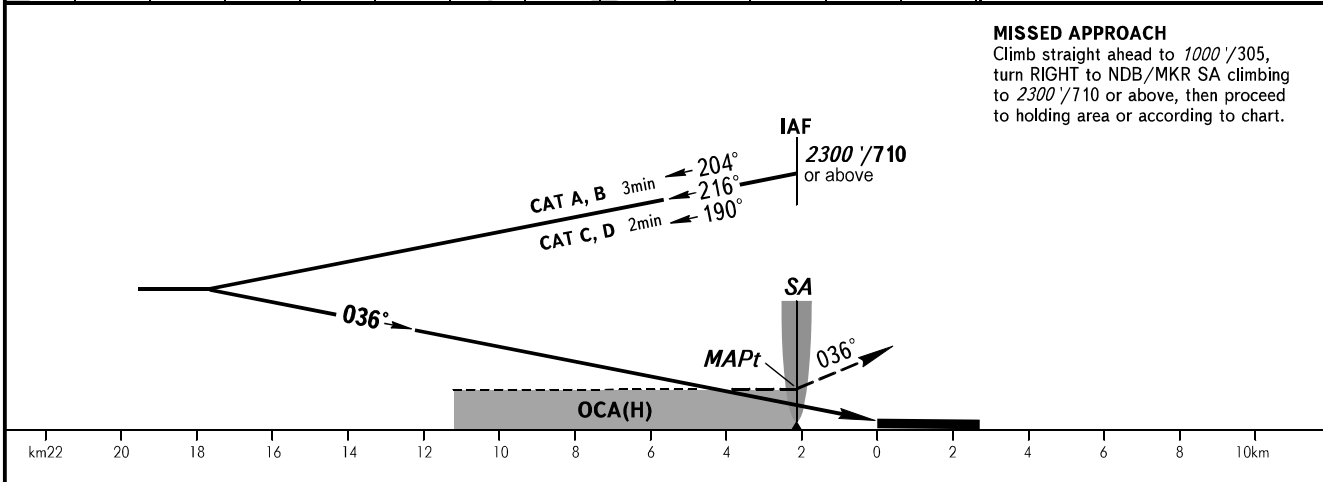

**INSTRUMENT
APPROACH
CHART - ICAO**

SABETTA INFORMATION **134.500**

SABETTA, RUSSIA
SABETTA
NDB Y RWY 04

Alt set: -QNH(QFE on req);
-hPa(mm on req).
BEARINGS AND TRACKS ARE MAG.
ALT IN FEET AND METRES
ELEV IN FEET AND METRES
HGT IN METRES
DISTANCES IN KILOMETRES

MISSED APPROACH
Climb straight ahead to 1000/305,
turn RIGHT to NDB/MKR SA climbing
to 2300/710 or above, then proceed
to holding area or according to chart.

OCA(H)		A	B	C	D
Straight-in	Approach	460' (410')	460' (410')	460' (410')	460' (410')
		140 (125)	140 (125)	140 (125)	140 (125)
Circling		510' (460')	540' (490')	640' (590')	640' (590')
		155 (140)	165 (150)	195 (180)	195 (180)