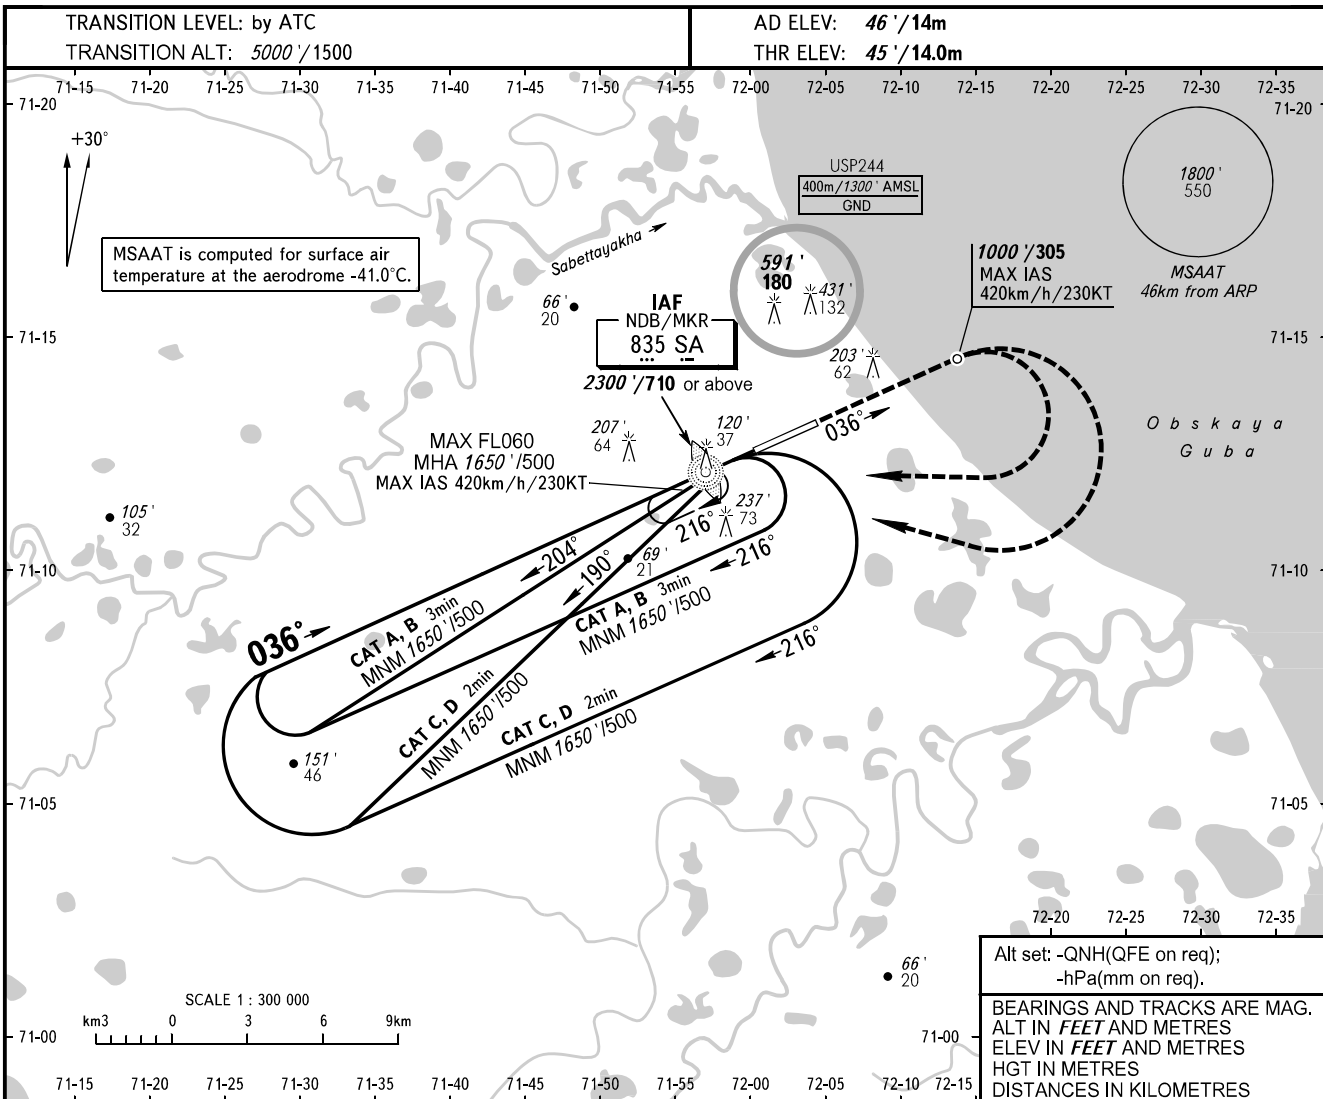

**INSTRUMENT
APPROACH
CHART - ICAO**

SABETTA INFORMATION **134.500**

SABETTA, RUSSIA
SABETTA
NDB Y RWY 04

Alt set: -QNH(QFE on req);
-hPa(mm on req).
BEARINGS AND TRACKS ARE MAG.
ALT IN FEET AND METRES
ELEV IN FEET AND METRES
HGT IN METRES
DISTANCES IN KILOMETRES

MISSED APPROACH
Climb straight ahead to 1000/305,
turn RIGHT to NDB/MKR SA climbing
to 2300/710 or above, then proceed
to holding area or according to chart.

OCA(H)		A	B	C	D
Straight-in	Approach	460' (410')	460' (410')	460' (410')	460' (410')
		140 (125)	140 (125)	140 (125)	140 (125)
Circling		510' (460')	540' (490')	640' (590')	640' (590')
		155 (140)	165 (150)	195 (180)	195 (180)

WARNING
MAPt at NDB/MKR SA.

CHANGE: TA, Circling, MNM