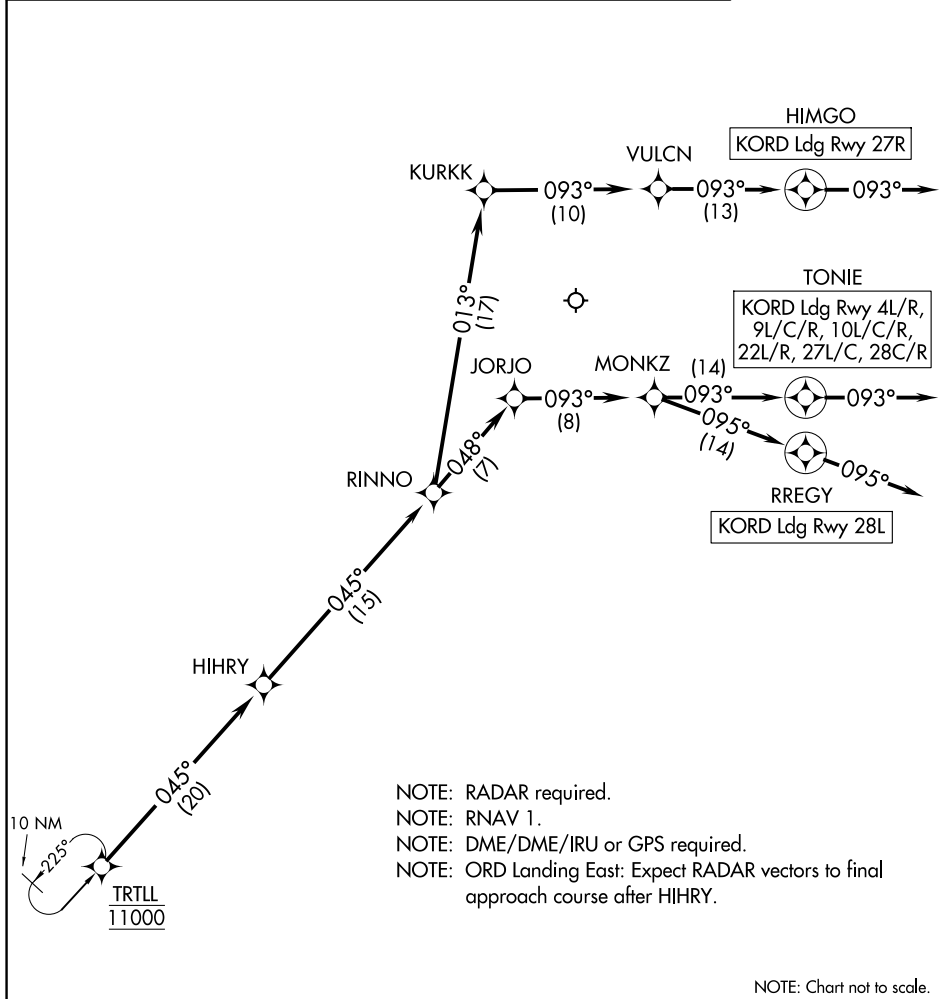

TRTLL SIX ARRIVAL (RNAV) Arrival Routes

ARRIVAL ROUTE DESCRIPTION

From TRTLL on track 045° to HIHRY, then on track 045° to RINNO.

LANDING RWYS 4L/R, 9L/C/R, 10L/C/R, 22L/R, 27L/C, 28C/R:

From RINNO on track 048° to JORJO, then on track 093° to MONKZ, then on track 093° to TONIE, then on track 093°. Expect RADAR vectors to final approach course.

LANDING RWY 27R: From RINNO on track 013° to KURKK, then on track 093° to VULCN, then on track 093° to HIMGO, then on track 093°. Expect RADAR vectors to final approach course.

LANDING RWY 28L: From RINNO on track 048° to JORJO, then on track 093° to MONKZ, then on track 095° to RREGY, then on track 095°. Expect RADAR vectors to final approach course.

CHICAGO APP CON  
119.0 292.125  
D-ATIS  
135.4 282.225

- NOTE: RADAR required.
- NOTE: RNAV 1.
- NOTE: DME/DME/IRU or GPS required.
- NOTE: ORD Landing East: Expect RADAR vectors to final approach course after HIHRY.

NOTE: Chart not to scale.

EC-3, 20 MAR 2025 to 17 APR 2025

EC-3, 20 MAR 2025 to 17 APR 2025