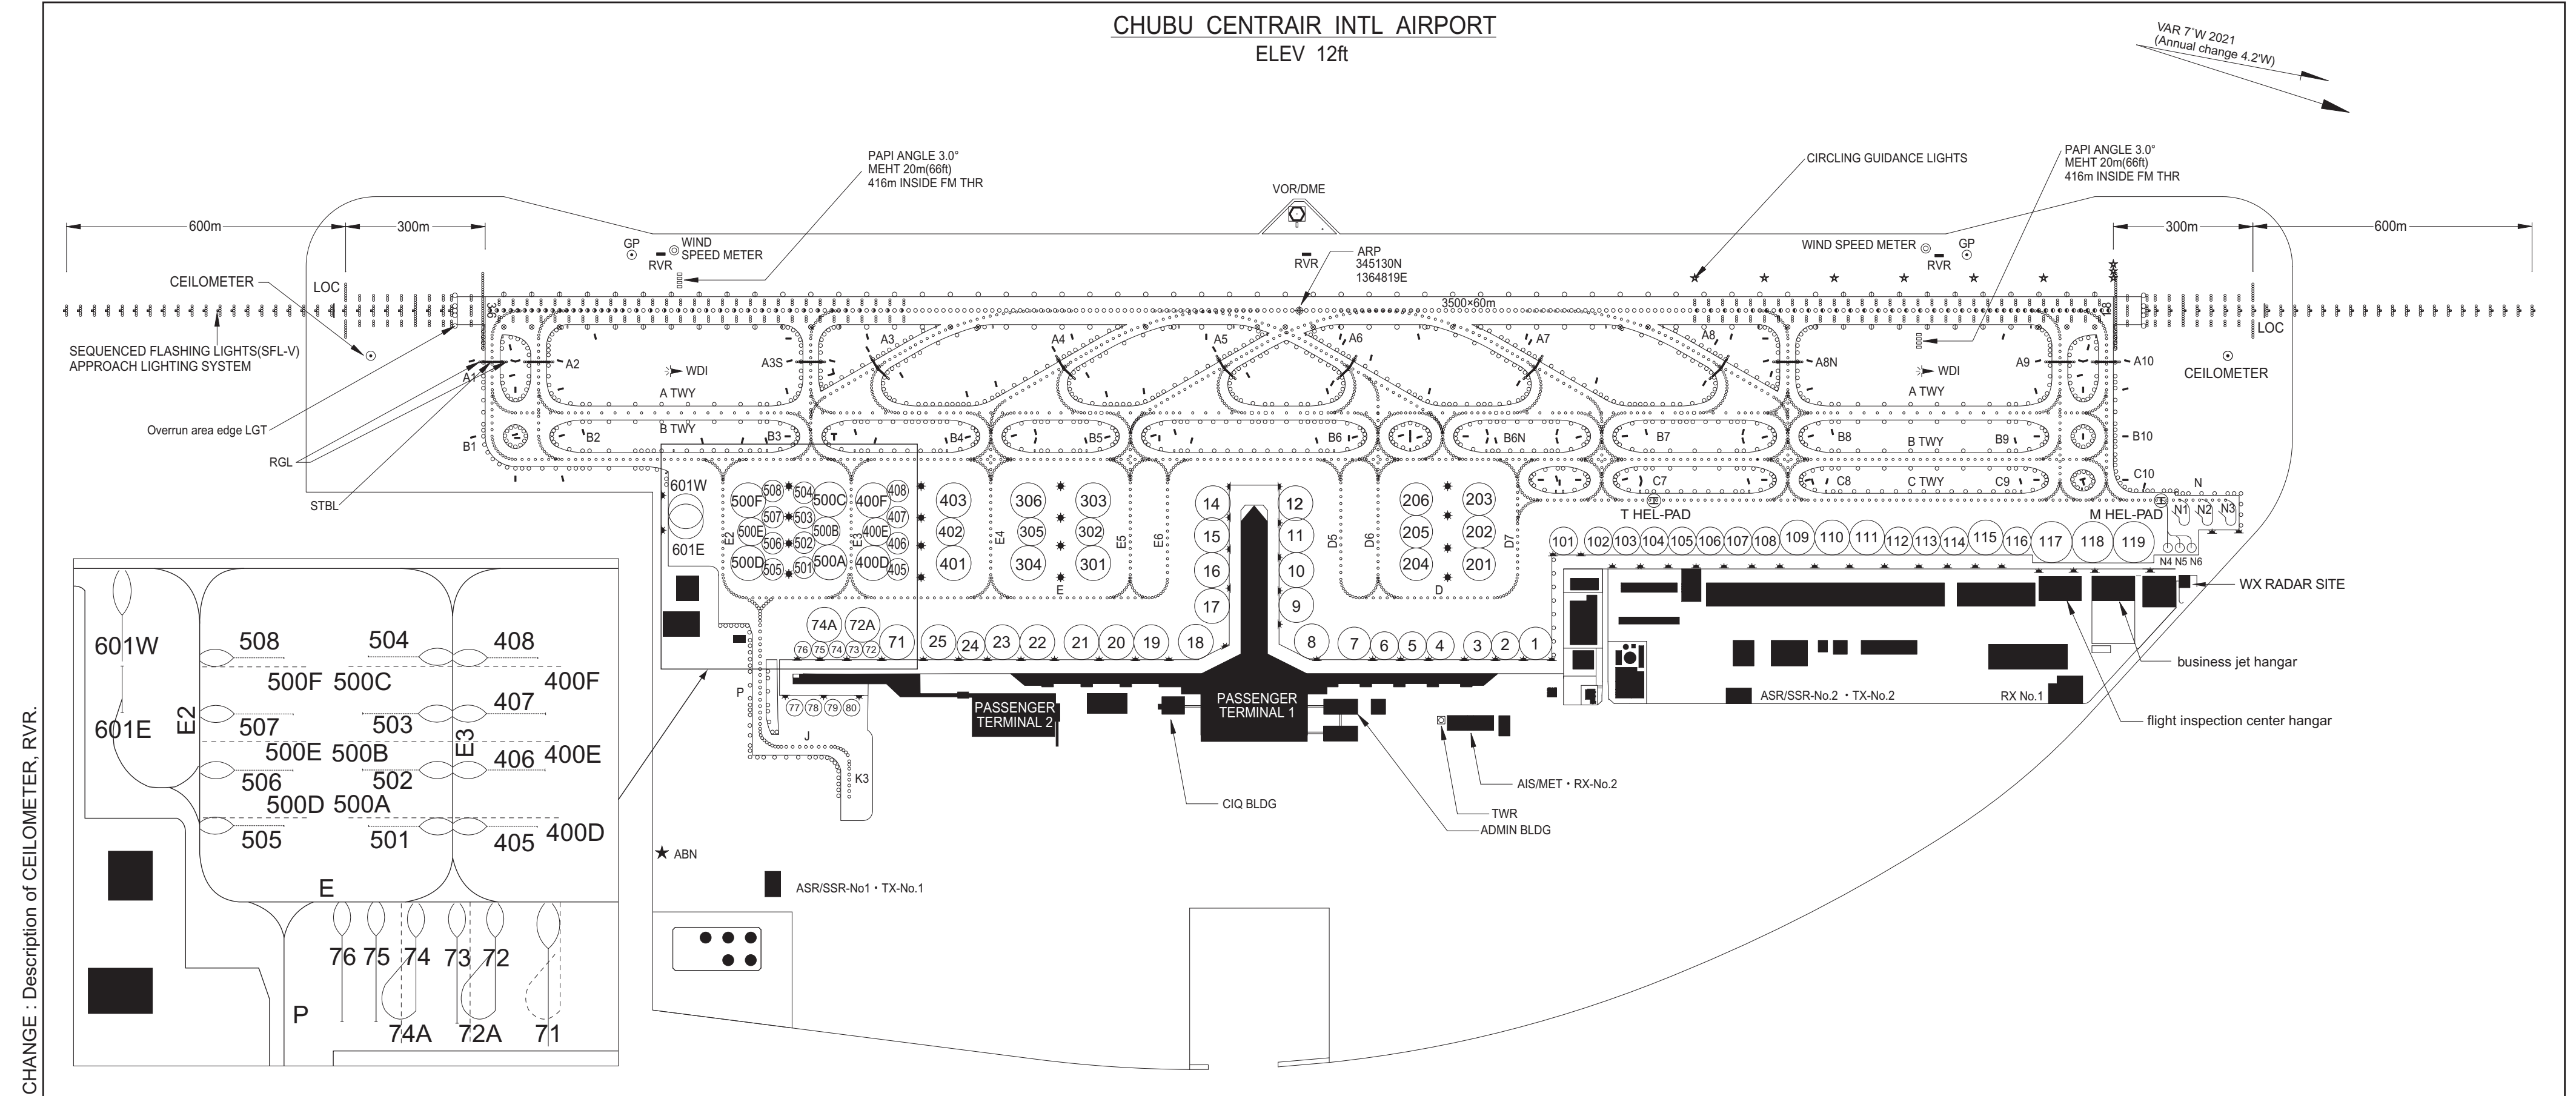

CHUBU CENTRAIR INTL AIRPORT
ELEV 12ft

VAR 7°W 2021
(Annual change 4.2°W)

CHANGE : Description of CEILOMETER, RVR.