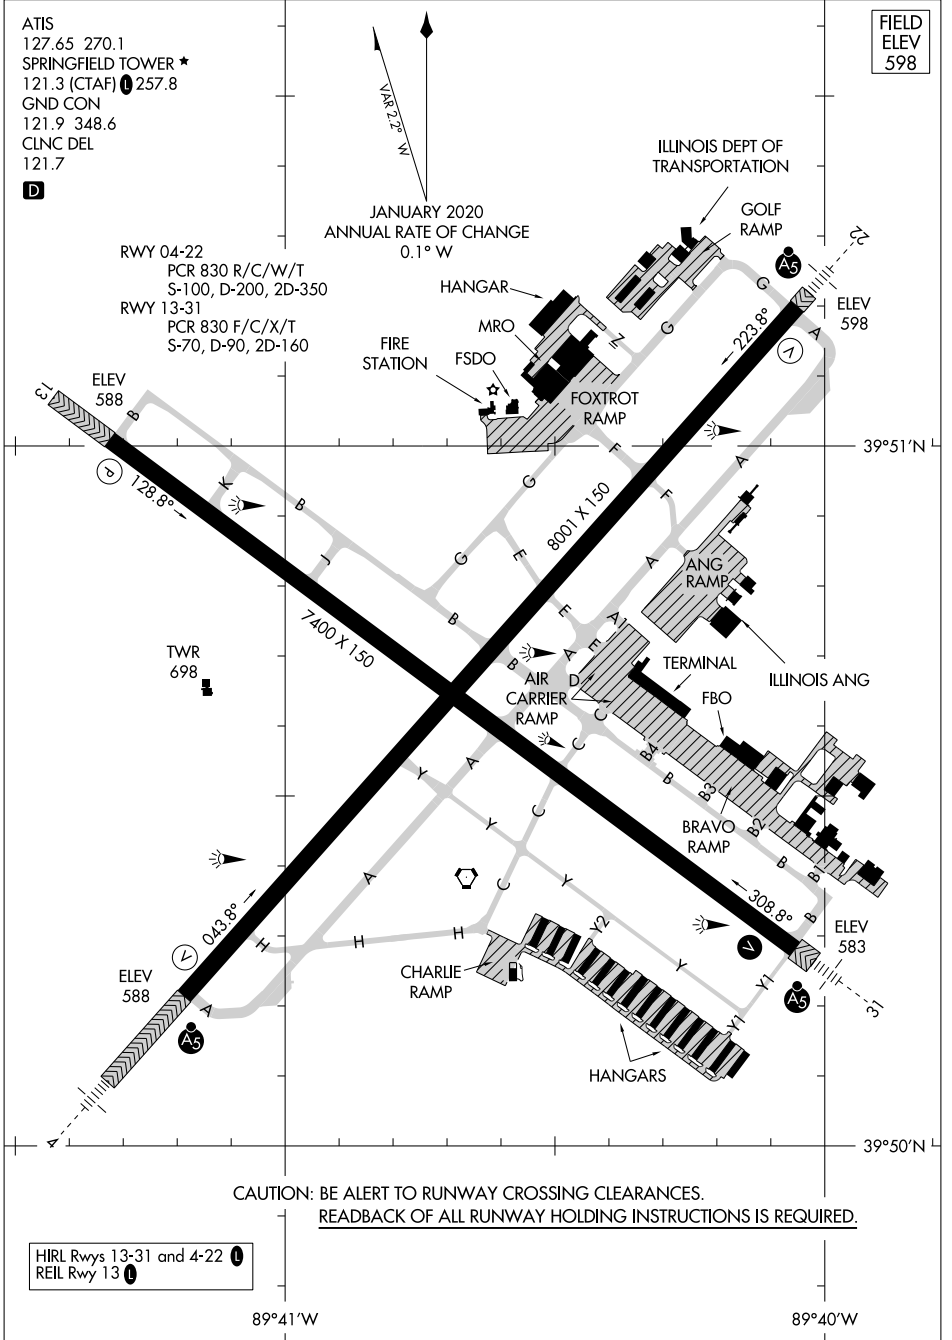

24305

AIRPORT DIAGRAM

ABRAHAM LINCOLN CAPITAL (SPI)
SPRINGFIELD, ILLINOIS

EC-3, 20 MAR 2025 to 17 APR 2025

EC-3, 20 MAR 2025 to 17 APR 2025

AIRPORT DIAGRAM

24305

SPRINGFIELD, ILLINOIS
ABRAHAM LINCOLN CAPITAL (SPI)

HIRL Rwy 13-31 and 4-22
 REIL Rwy 13