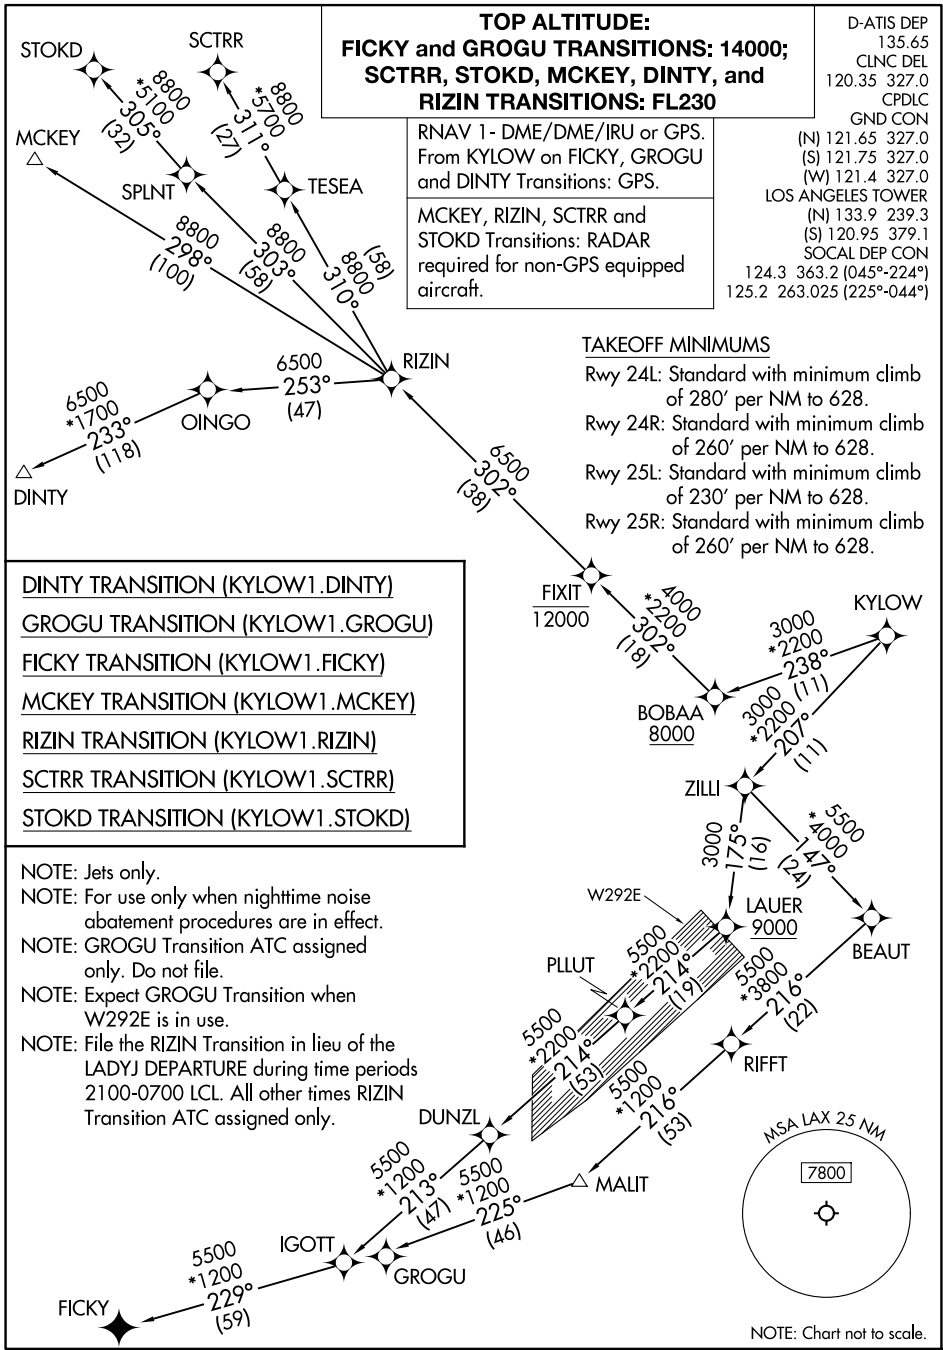

KYLOW ONE DEPARTURE (RNAV) (Transition Routes)

SW-3, 20 MAR 2025 to 17 APR 2025

SW-3, 20 MAR 2025 to 17 APR 2025

KYLOW ONE DEPARTURE (RNAV) (Transition Routes)