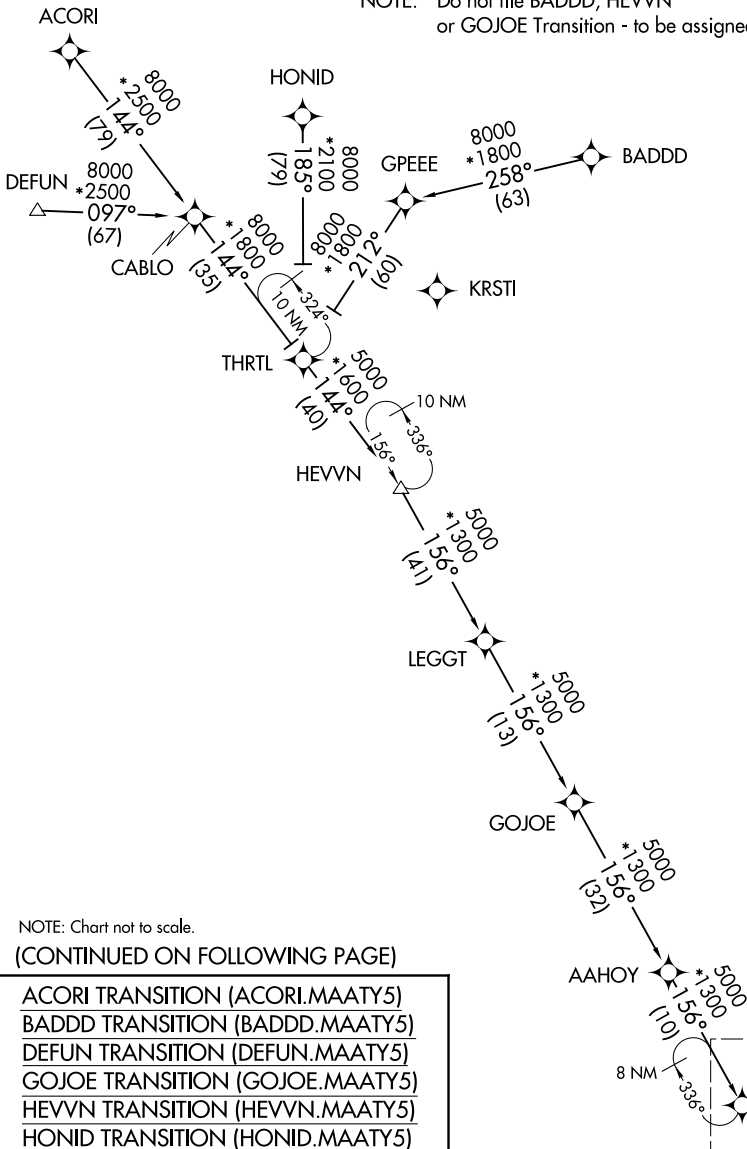

MAATY FIVE ARRIVAL (RNAV) Transition Routes

TAMPA, FLORIDA

TAMPA APP CON
118.8 239.3
KMCF ATIS
133.825 270.1
LAL ATIS
118.025
TPA D-ATIS
126.45

RNAV 1 - DME/DME/IRU or GPS.

RADAR required.

NOTE: Jet and turboprop aircraft only.
NOTE: Do not file BADDD, HEVVN
or GOJOE Transition - to be assigned by ATC.

SE-3, 20 MAR 2025 to 17 APR 2025

SE-3, 20 MAR 2025 to 17 APR 2025