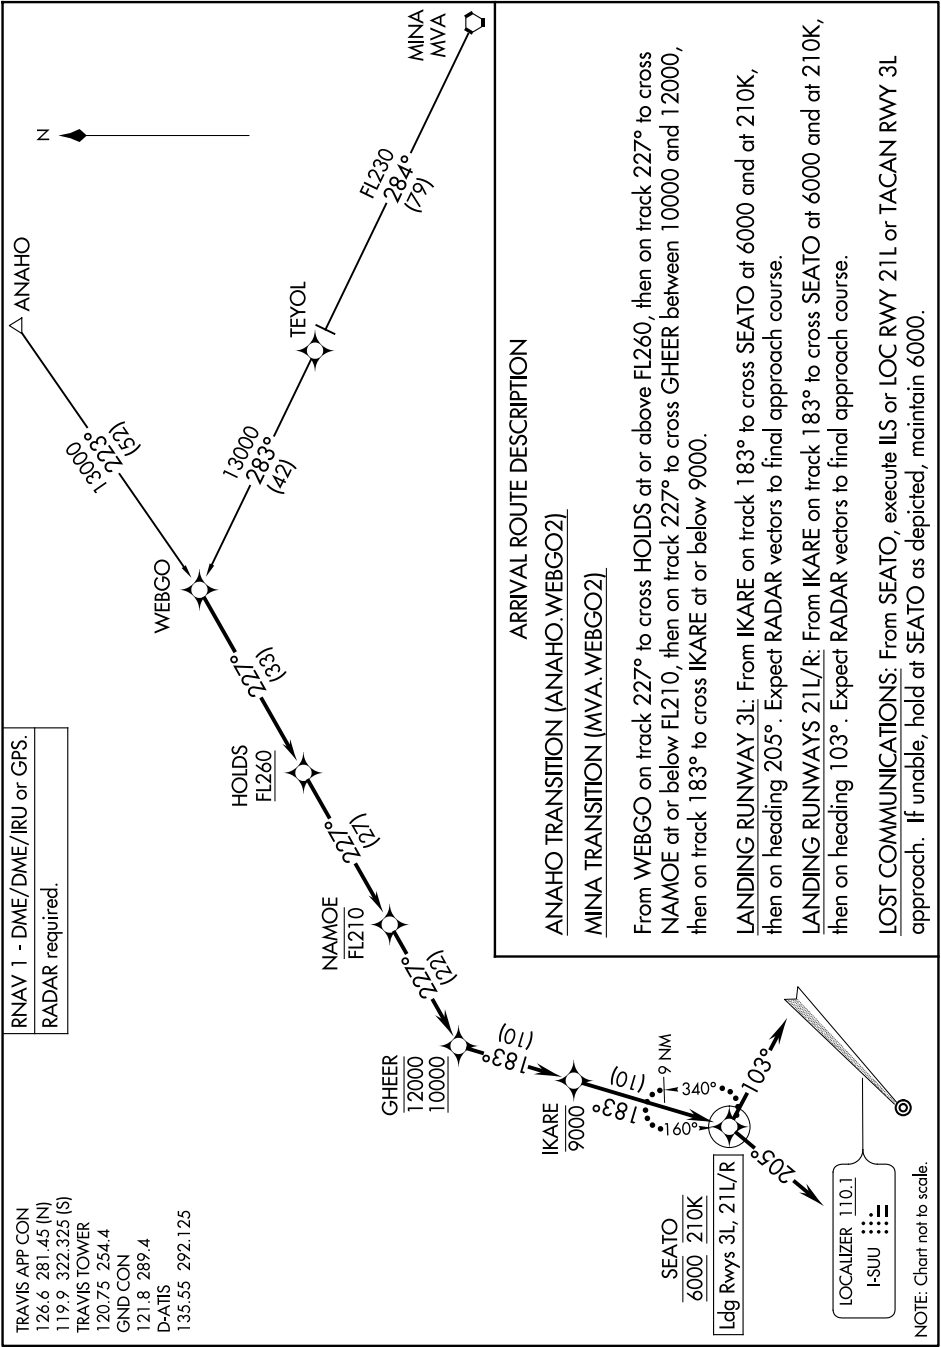

# WEBGO TWO ARRIVAL (RNAV)

AL-488 (FAA)

TRAVIS AFB (KSUU)  
FAIRFIELD, CALIFORNIA

SW-2, 20 MAR 2025 to 17 APR 2025

RNAV 1 - DME/DME/IRU or GPS.  
RADAR required.

TRAVIS APP CON  
126.6 281.45 (N)  
119.9 322.325 (S)  
TRAVIS TOWER  
120.75 254.4  
GND CON  
121.8 289.4  
D-ATIS  
135.55 292.125

# WEBGO TWO ARRIVAL (RNAV)

FAIRFIELD, CALIFORNIA  
TRAVIS AFB (KSUU)

SW-2, 20 MAR 2025 to 17 APR 2025

NOTE: Chart not to scale.