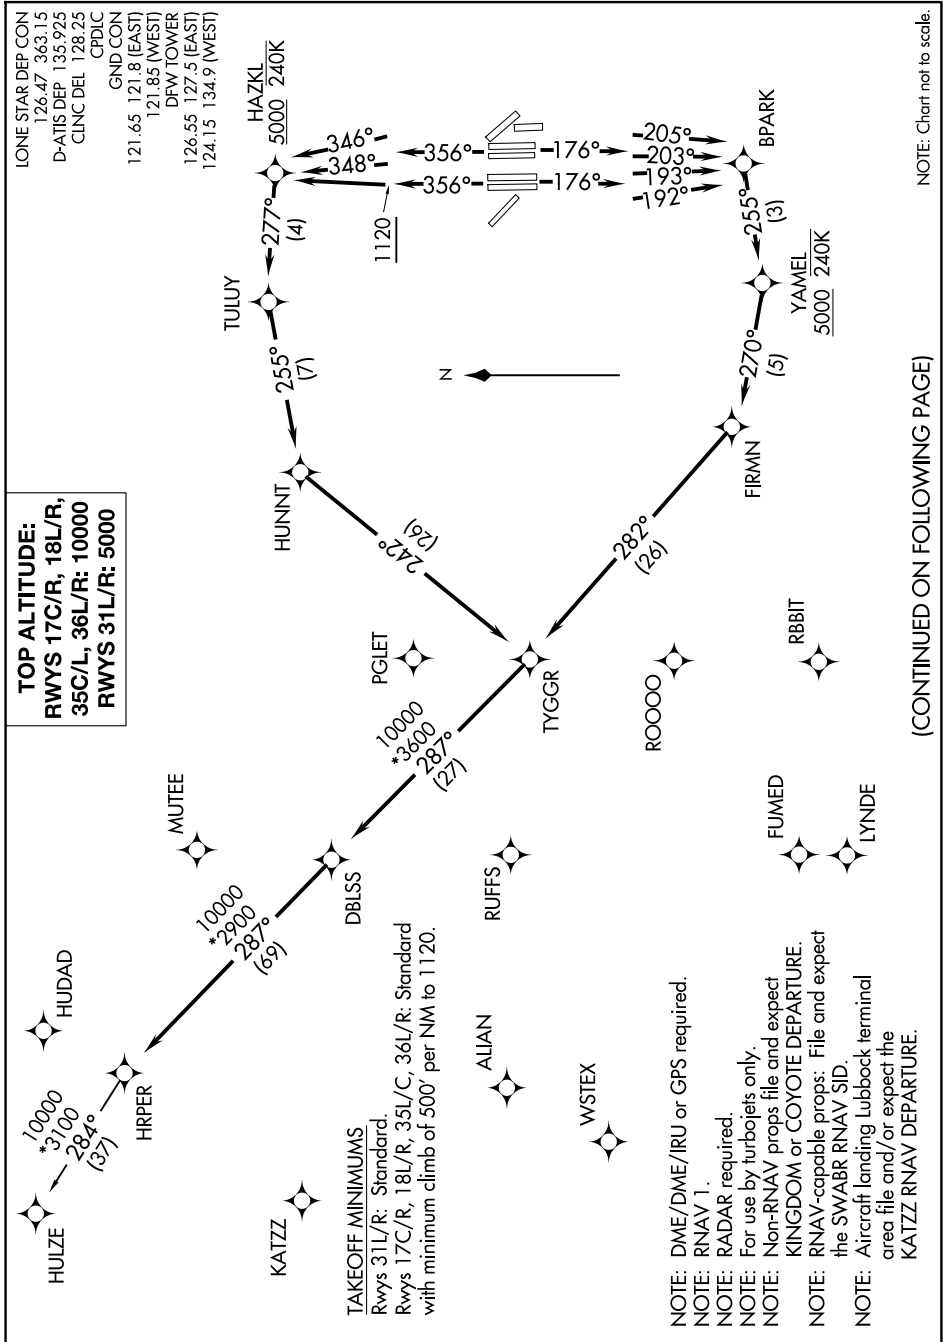

HRPER THREE DEPARTURE (RNAV)

DALLAS-FORT WORTH, TEXAS

SC-2, 20 MAR 2025 to 17 APR 2025

NOTE: Chart not to scale.

(CONTINUED ON FOLLOWING PAGE)

SC-2, 20 MAR 2025 to 17 APR 2025

HRPER THREE DEPARTURE (RNAV)

(HRPER3.HRPER) 04FEB16

DALLAS-FORT WORTH, TEXAS

DALLAS-FORT WORTH INTL (DFW)