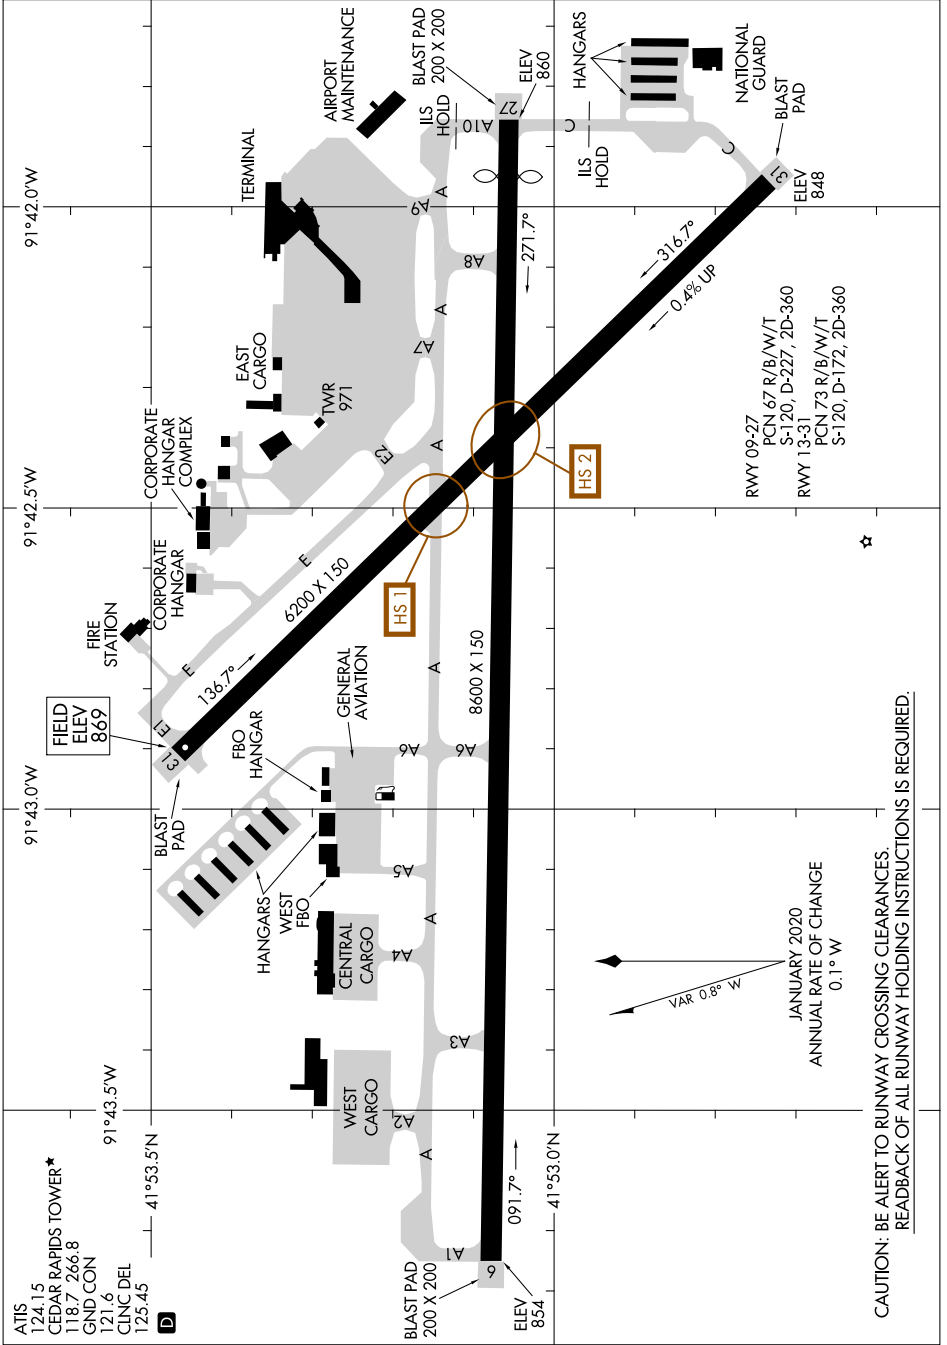

AIRPORT DIAGRAM

THE EASTERN IOWA (CID)
CEDAR RAPIDS, IOWA

AL-250 (FAA)

NC-3, 20 MAR 2025 to 17 APR 2025

AIRPORT DIAGRAM

CEDAR RAPIDS, IOWA
THE EASTERN IOWA (CID)

CAUTION: BE ALERT TO RUNWAY CROSSING CLEARANCES.
READBACK OF ALL RUNWAY HOLDING INSTRUCTIONS IS REQUIRED.

VAR 0.8° W
JANUARY 2020
ANNUAL RATE OF CHANGE
0.1° W

NC-3, 20 MAR 2025 to 17 APR 2025