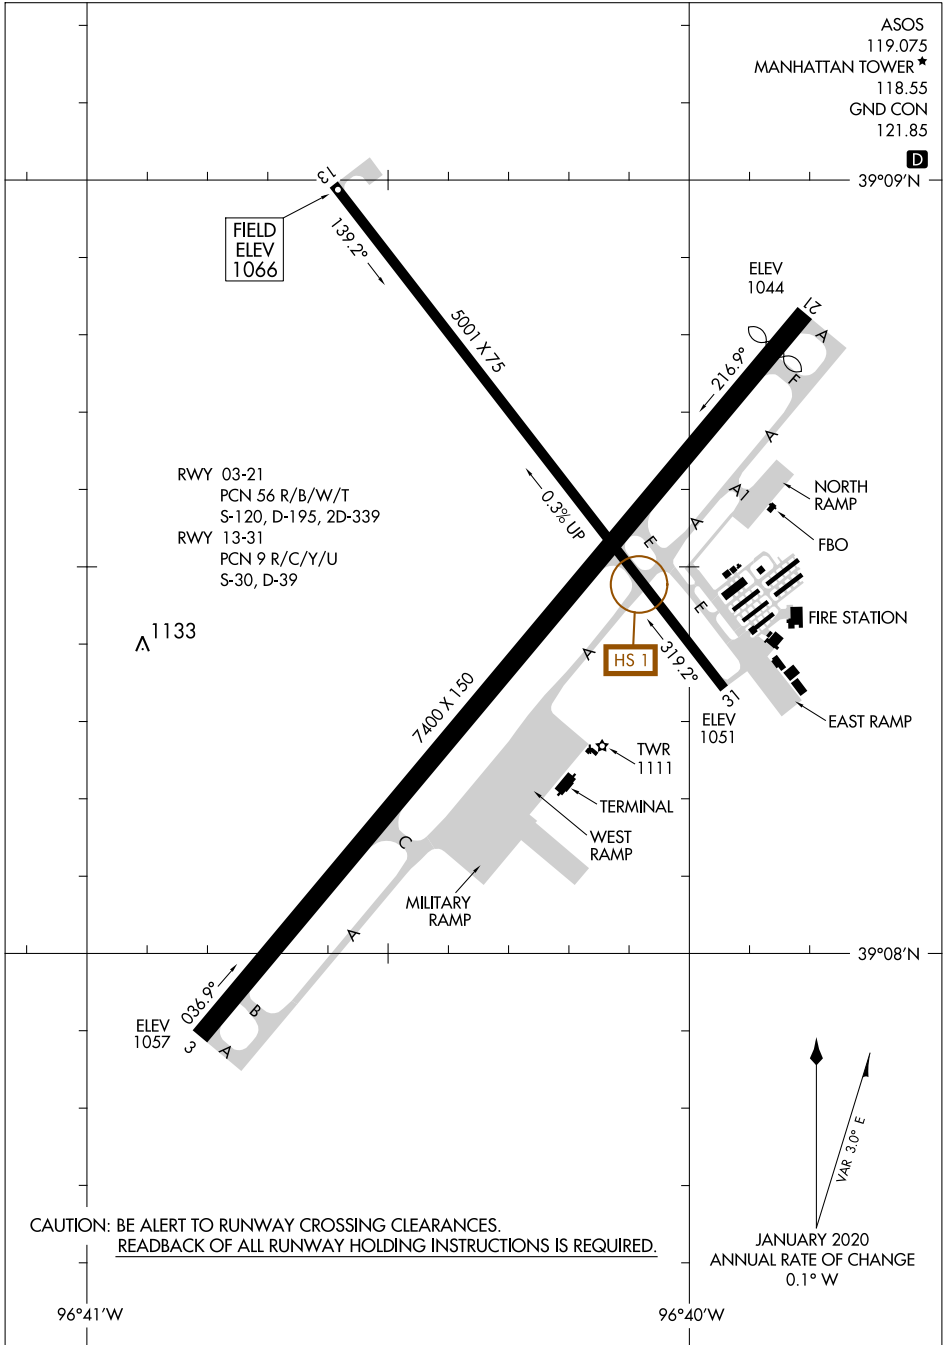

AIRPORT DIAGRAM

AL-5241 (FAA)

MANHATTAN RGNL (MHK)
MANHATTAN, KANSAS

NC-2, 20 MAR 2025 to 17 APR 2025

NC-2, 20 MAR 2025 to 17 APR 2025

AIRPORT DIAGRAM

MANHATTAN, KANSAS
MANHATTAN RGNL (MHK)