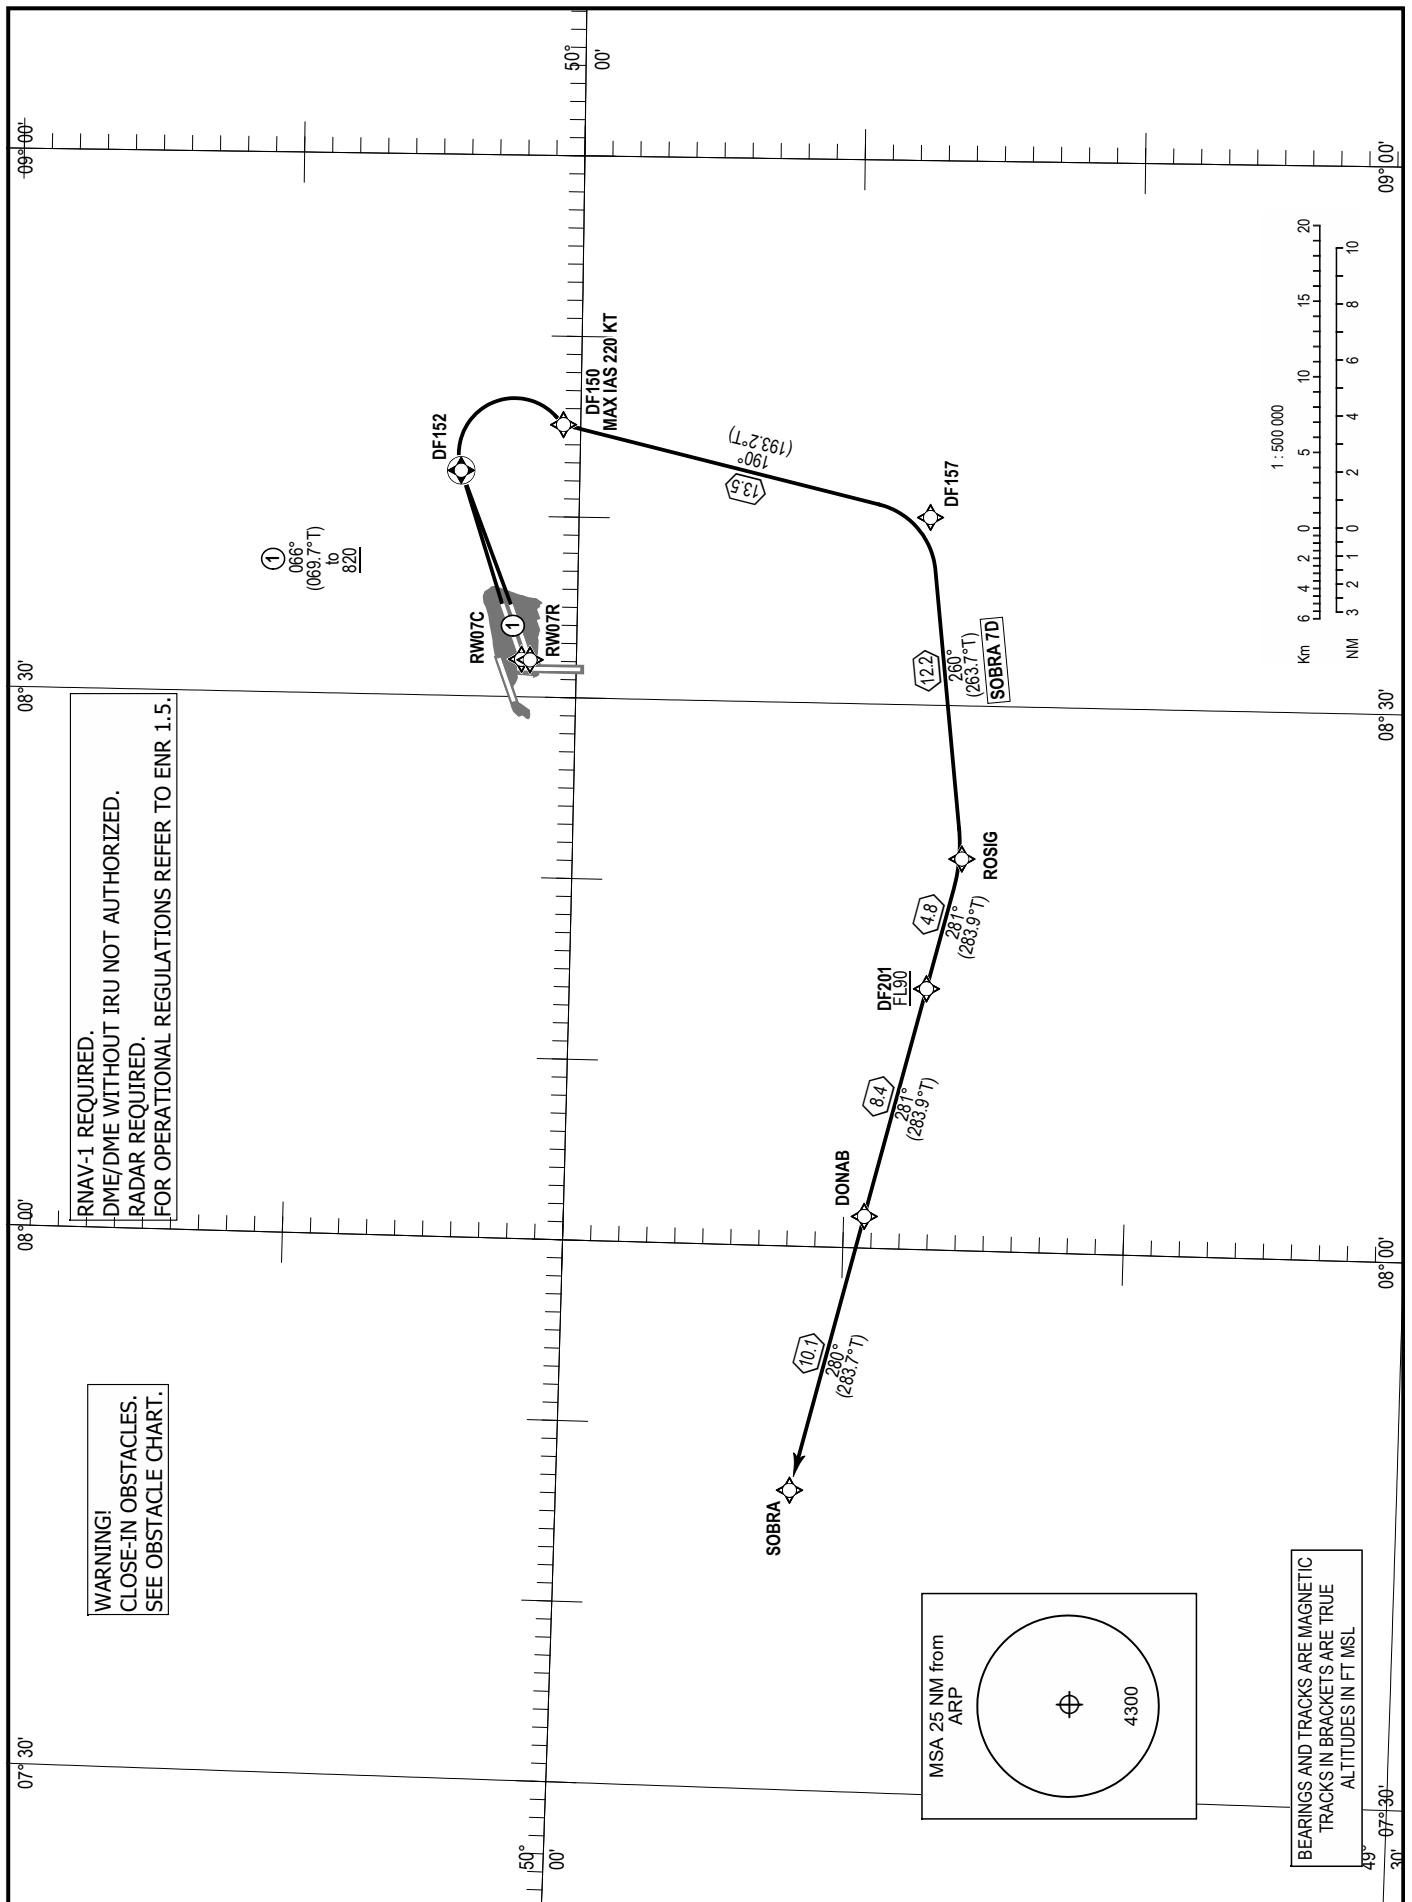

STANDARD DEPARTURE CHART -  
INSTRUMENT (SID) - ICAO  
RNAV (GPS, DME/DME/IRU)

FRANKFURT ATIS	118.730	FRANKFURT GROUND	121.805
FRANKFURT DELIVERY	122.035	FRANKFURT TOWER	118.780
FRANKFURT APRON	121.755	FRANKFURT TOWER	119.905
FRANKFURT APRON	121.855	LANGEN RADAR	136.130
FRANKFURT APRON	121.955		

TRANSITION  
ALTITUDE 5000  
VAR 3° E

FRANKFURT MAIN  
RWY 07C/07R  
SOBRA 7D

Correction: Communications.