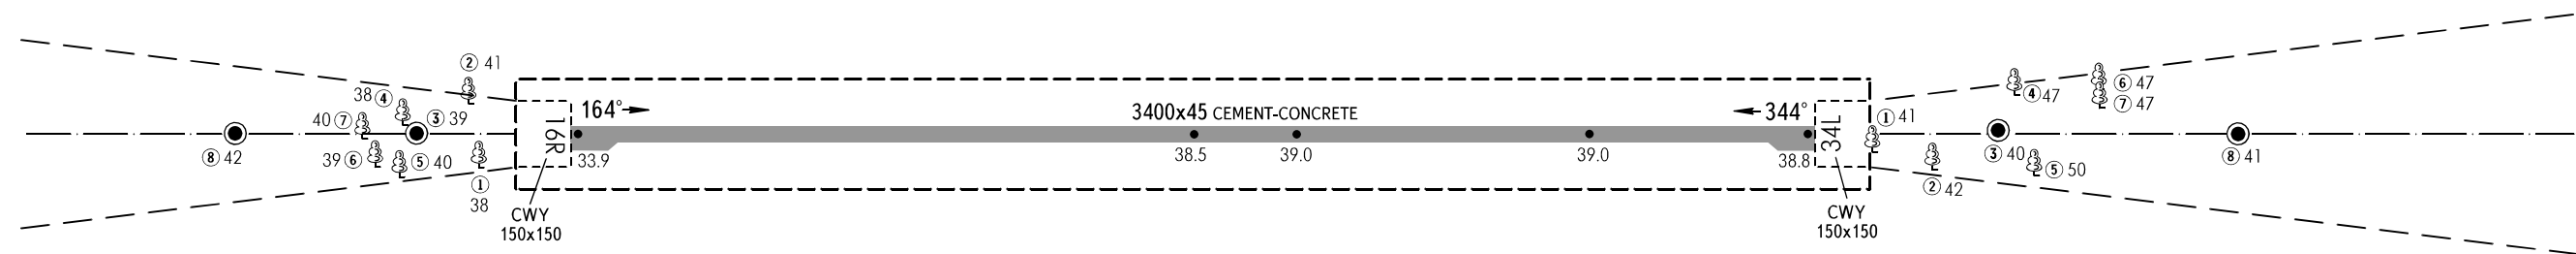

**AERODROME OBSTACLE
CHART - ICAO**

TYPE **A** (OPERATING LIMITATIONS)

DIMENSIONS AND ELEVATIONS IN METRES

PETROPAVLOVSK-KAMCHATSKY, RUSSIA
YELIZOVO
RWY 16R/34L

MAGNETIC VARIATION 7°W 2021

DECLARED DISTANCES		
RWY 16R		RWY 34L
3400	TAKE-OFF RUN AVAILABLE	3400
3550	TAKE-OFF DISTANCE AVAILABLE	3550
3400	ACCELERATE-STOP DISTANCE AVAILABLE	3400
3400	LANDING DISTANCE AVAILABLE	3400

LEGEND	
IDENTIFICATION NUMBER	①
ANTENNA	●
TREE	🌳