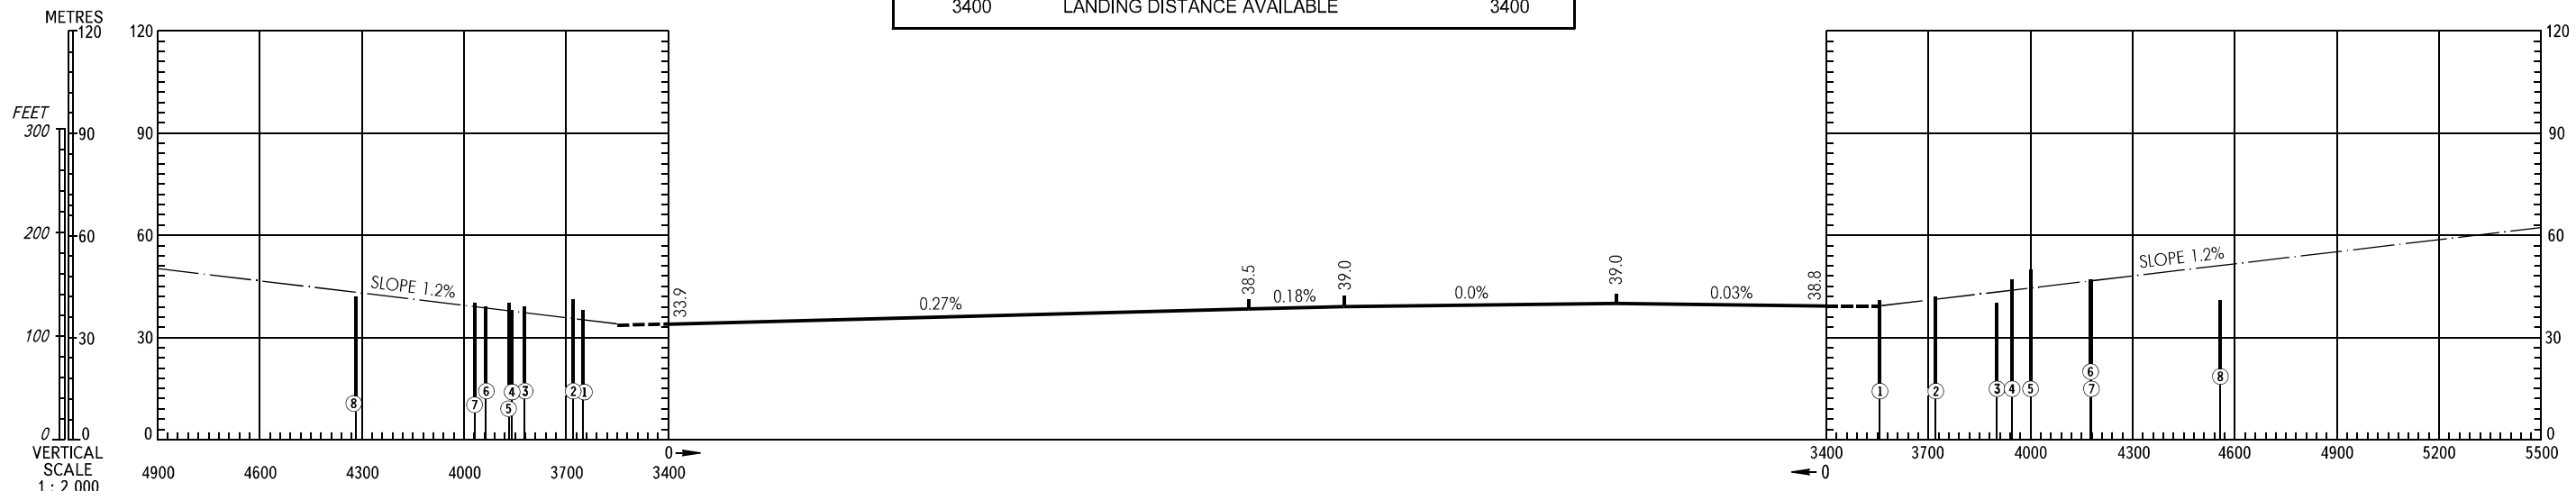

**AERODROME OBSTACLE
CHART - ICAO**

TYPE **A** (OPERATING LIMITATIONS)

DIMENSIONS AND ELEVATIONS IN METRES

PETROPAVLOVSK-KAMCHATSKY, RUSSIA
YELIZOVO
RWY 16R/34L

MAGNETIC VARIATION 7°W 2021

DECLARED DISTANCES		
RWY 16R		RWY 34L
3400	TAKE-OFF RUN AVAILABLE	3400
3550	TAKE-OFF DISTANCE AVAILABLE	3550
3400	ACCELERATE-STOP DISTANCE AVAILABLE	3400
3400	LANDING DISTANCE AVAILABLE	3400

LEGEND	
IDENTIFICATION NUMBER	①
ANTENNA	●
TREE	🌳