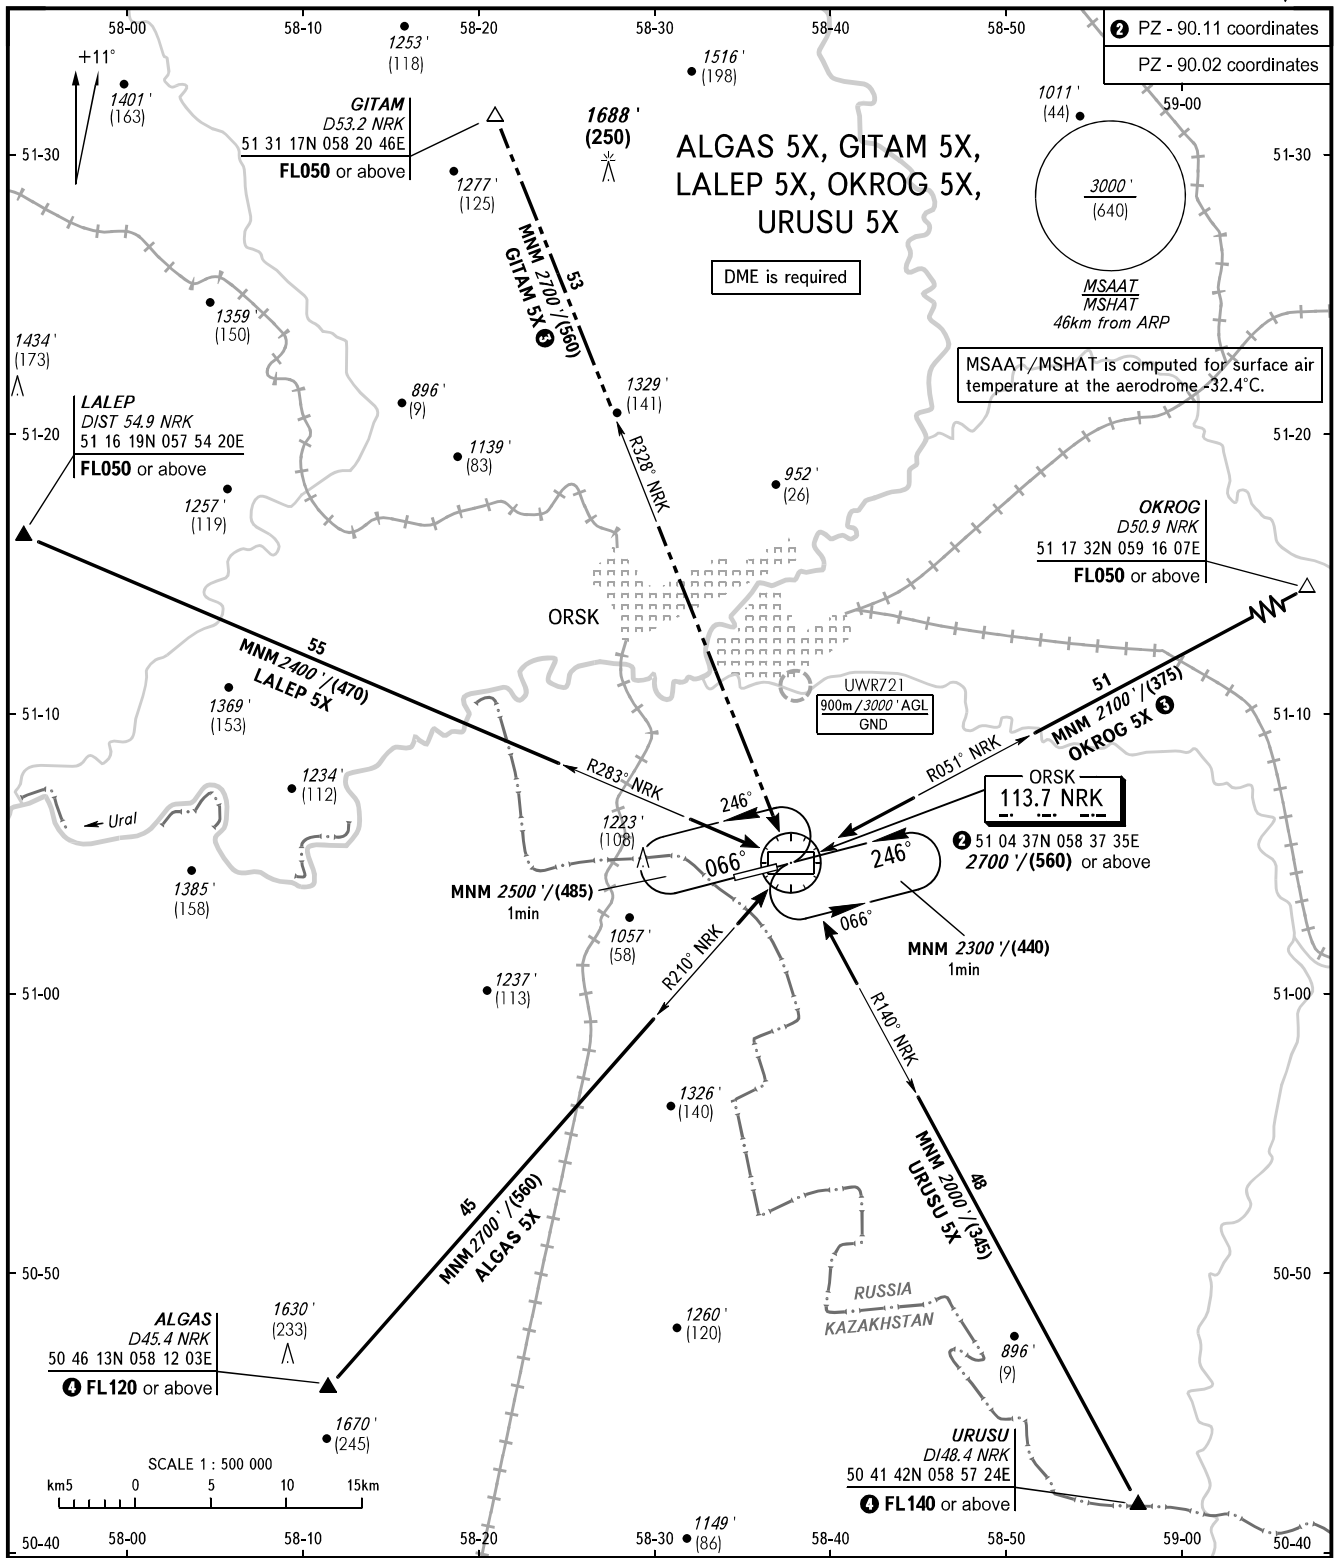

STANDARD ARRIVAL CHART
INSTRUMENT (STAR) - ICAO

ORSK, RUSSIA
ORSK
RWY 07/25

TRANSITION
LEVEL: ①

TOWER	122.700
-------	---------

CHANGE: MNM HLDG