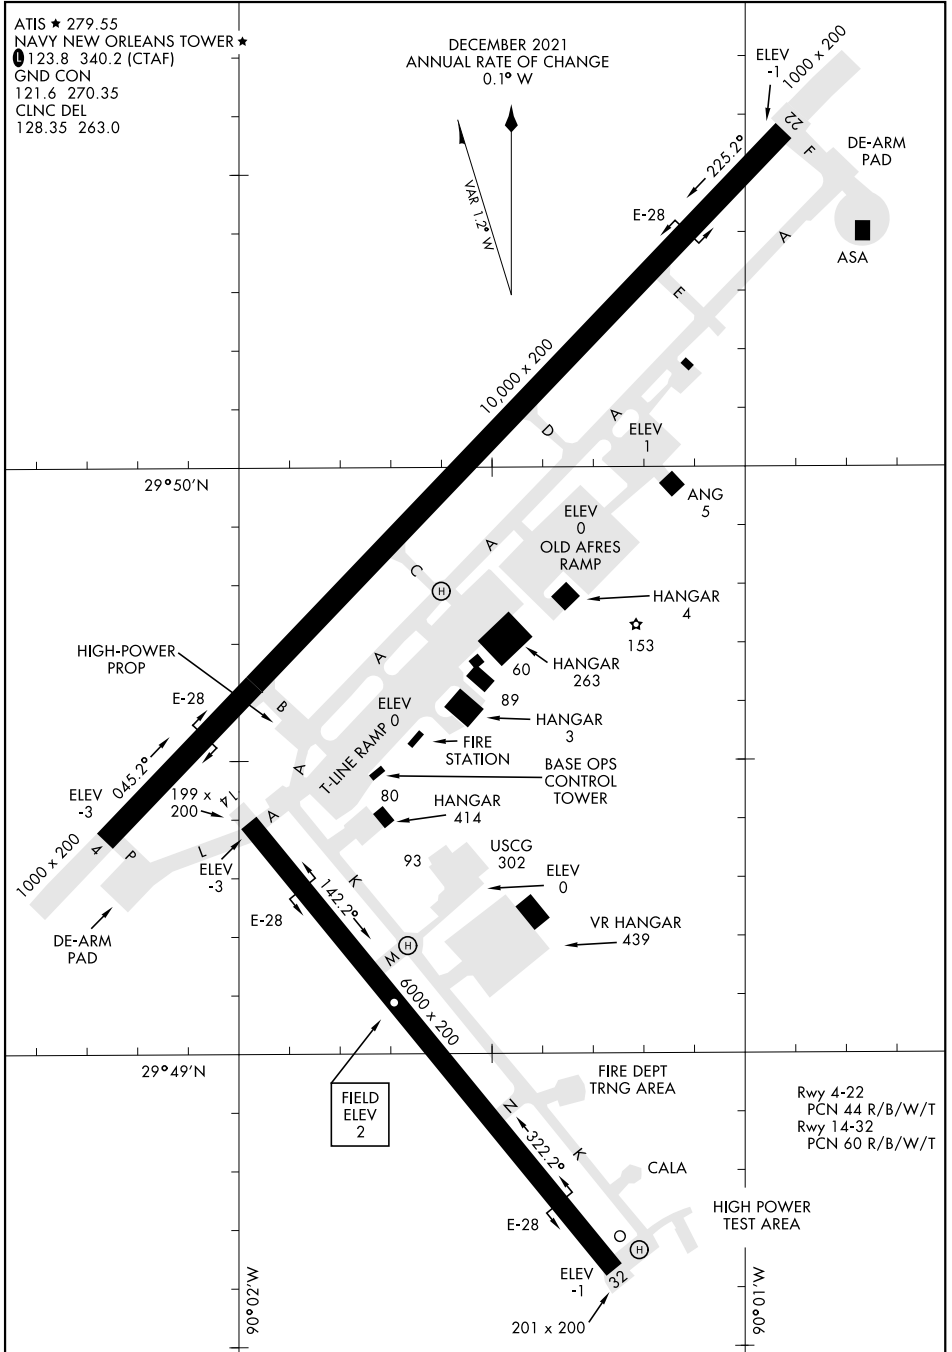

AIRPORT DIAGRAM

NEW ORLEANS NAS JRB
(ALVIN CALLENDER FLD) (KNBG)
NEW ORLEANS, LOUISIANA

AL-630 [USN]

ATIS ★ 279.55
NAVY NEW ORLEANS TOWER ★
① 123.8 340.2 (CTAF)
GND CON
121.6 270.35
CLNC DEL
128.35 263.0

DECEMBER 2021
ANNUAL RATE OF CHANGE
0.1° W

SC-4, 20 MAR 2025 to 17 APR 2025

SC-4, 20 MAR 2025 to 17 APR 2025

AIRPORT DIAGRAM

NEW ORLEANS, LOUISIANA
NEW ORLEANS NAS JRB
(ALVIN CALLENDER FLD) (KNBG)

Rwy 4-22
PCN 44 R/B/W/T
Rwy 14-32
PCN 60 R/B/W/T

W.10.06

W.10.06

29°50'N

29°49'N