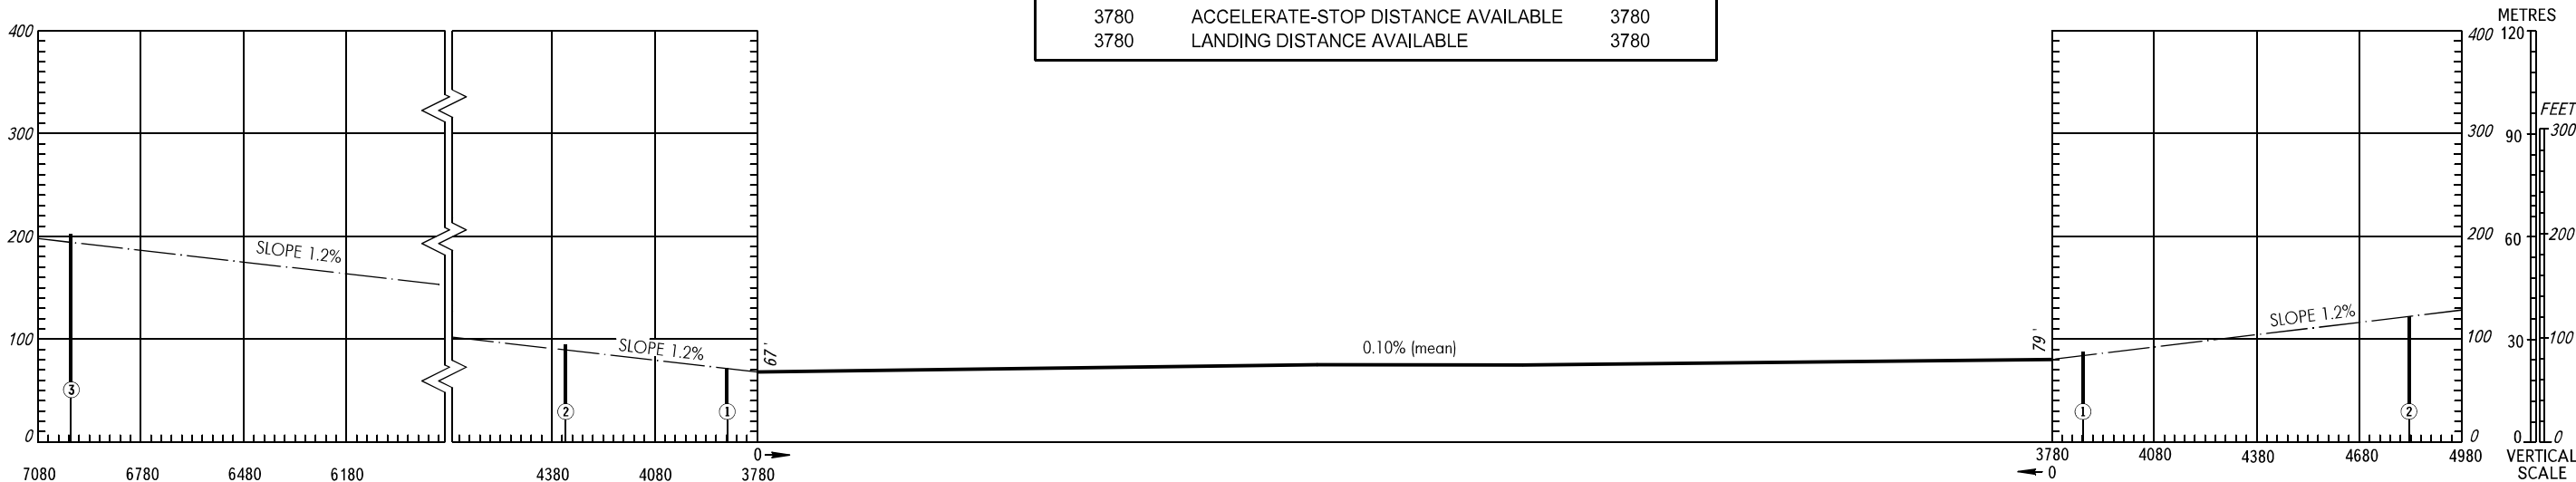

AERODROME OBSTACLE
CHART - ICAO

TYPE **A** (OPERATING LIMITATIONS)

DIMENSIONS IN METRES, ELEVATIONS IN *FEET*

SANKT-PETERBURG, RUSSIA
PULKOVO
RWY 10R/28L

MAGNETIC VARIATION 11°E 2018

DECLARED DISTANCES		
RWY 10R		RWY 28L
3780	TAKE-OFF RUN AVAILABLE	3780
3780	TAKE-OFF DISTANCE AVAILABLE	3780
3780	ACCELERATE-STOP DISTANCE AVAILABLE	3780
3780	LANDING DISTANCE AVAILABLE	3780

LEGEND	
IDENTIFICATION NUMBER	①
ANTENNA, MAST	●
TREES	🌲