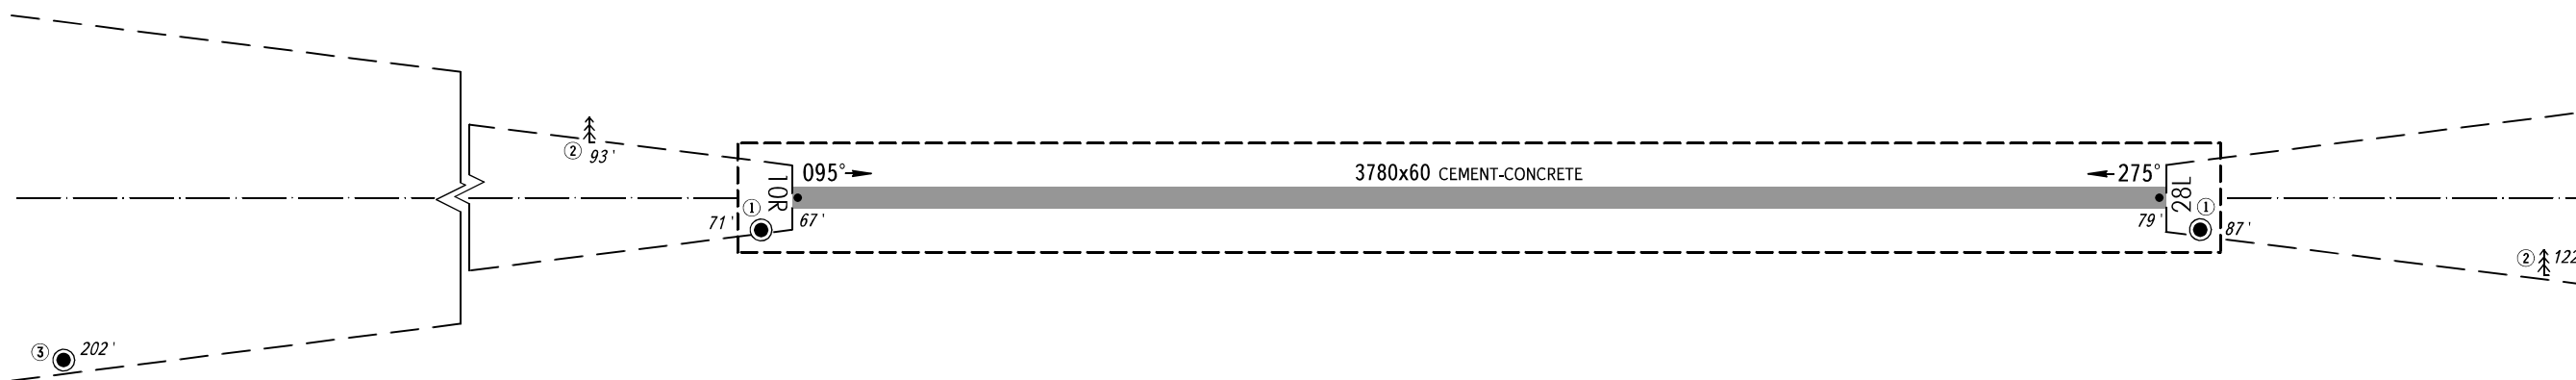

AERODROME OBSTACLE
CHART - ICAO

TYPE **A** (OPERATING LIMITATIONS)

DIMENSIONS IN METRES, ELEVATIONS IN *FEET*

SANKT-PETERBURG, RUSSIA
PULKOVO
RWY 10R/28L

MAGNETIC VARIATION 11°E 2018

DECLARED DISTANCES		
RWY 10R		RWY 28L
3780	TAKE-OFF RUN AVAILABLE	3780
3780	TAKE-OFF DISTANCE AVAILABLE	3780
3780	ACCELERATE-STOP DISTANCE AVAILABLE	3780
3780	LANDING DISTANCE AVAILABLE	3780

LEGEND	
IDENTIFICATION NUMBER	①
ANTENNA, MAST	●
TREES	🌲