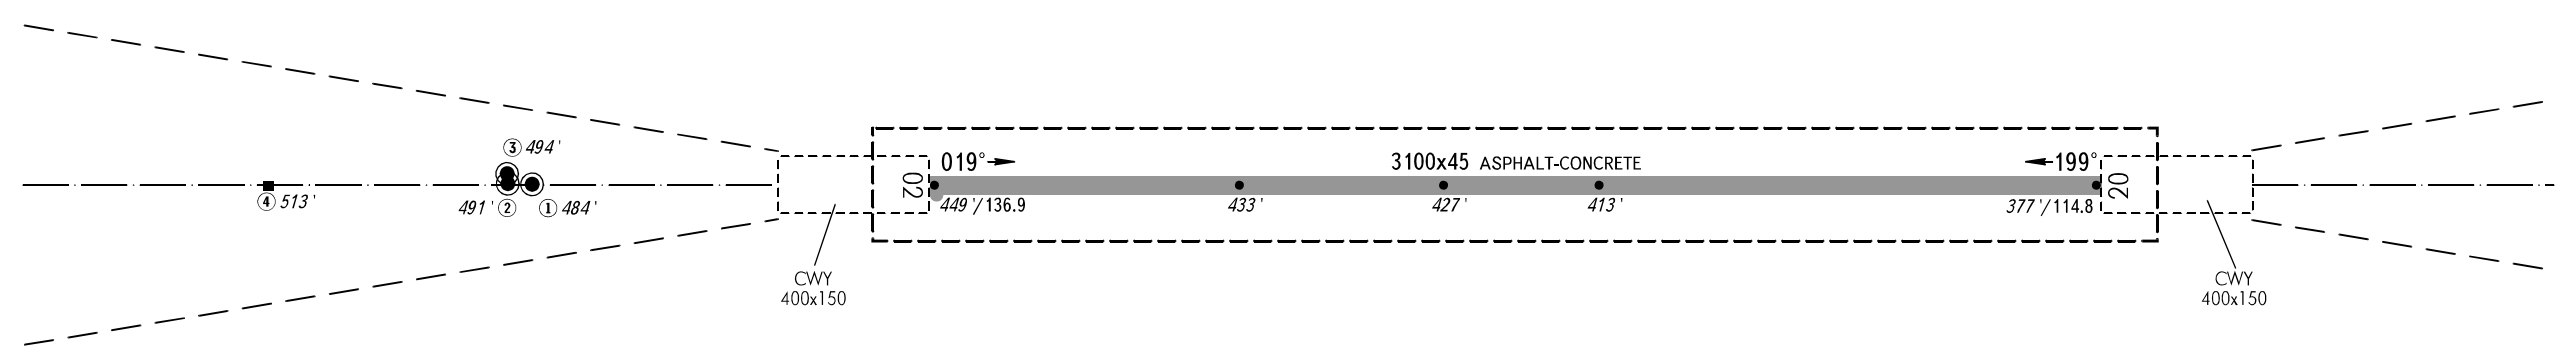

AERODROME OBSTACLE
CHART - ICAO

TYPE **A** (OPERATING LIMITATIONS)

DIMENSIONS IN METRES, ELEVATIONS IN *FEET* AND METRES

ULYANOVSK, RUSSIA
BARATAYEVKA
RWY 02/20

MAGNETIC VARIATION 13°E (2019)

DECLARED DISTANCES		
RWY 02		RWY 20
3100	TAKE-OFF RUN AVAILABLE	3100
3500	TAKE-OFF DISTANCE AVAILABLE	3500
3100	ACCELERATE-STOP DISTANCE AVAILABLE	3100
3100	LANDING DISTANCE AVAILABLE	3100

LEGEND	
IDENTIFICATION NUMBER	①
ANTENNA, MAST	●
BUILDING	■