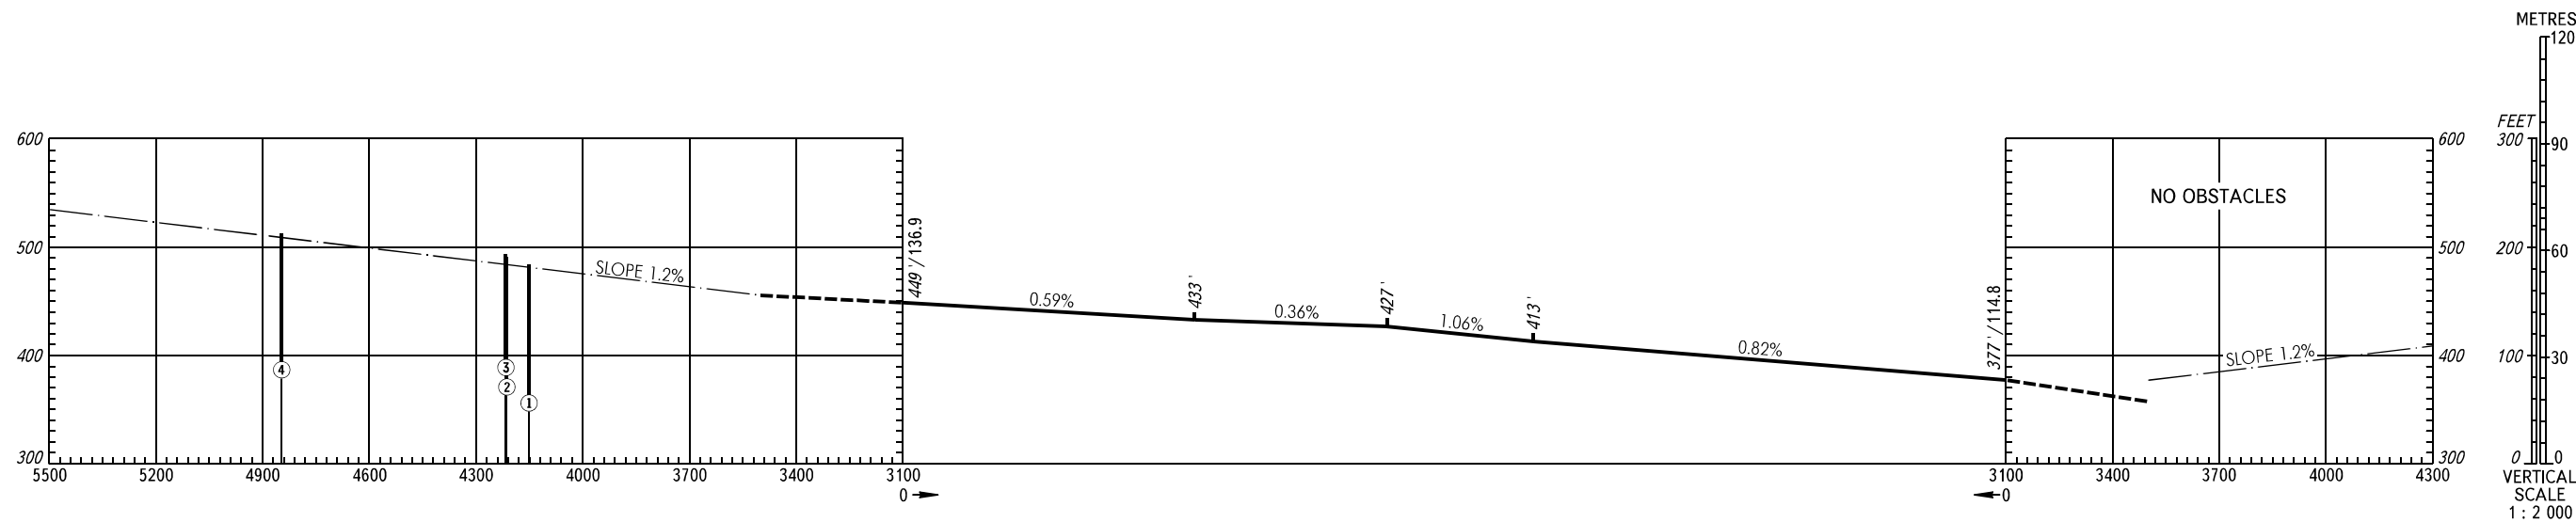

AERODROME OBSTACLE
CHART - ICAO

TYPE **A** (OPERATING LIMITATIONS)

DIMENSIONS IN METRES, ELEVATIONS IN *FEET* AND METRES

ULYANOVSK, RUSSIA
BARATAYEVKA
RWY 02/20

MAGNETIC VARIATION 13°E (2019)

DECLARED DISTANCES		
RWY 02		RWY 20
3100	TAKE-OFF RUN AVAILABLE	3100
3500	TAKE-OFF DISTANCE AVAILABLE	3500
3100	ACCELERATE-STOP DISTANCE AVAILABLE	3100
3100	LANDING DISTANCE AVAILABLE	3100

LEGEND	
IDENTIFICATION NUMBER	①
ANTENNA, MAST	●
BUILDING	■