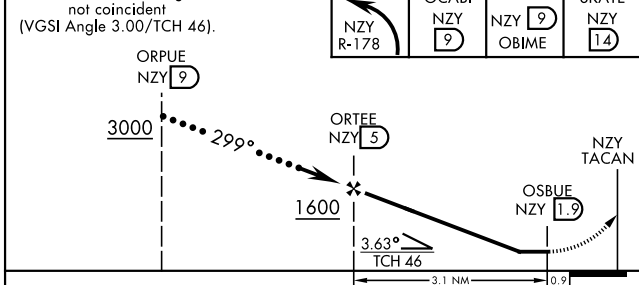

CATEGORY	C	D	E
S-29 *	520-1 494 (500-1)		
CIRCLING	NOT AUTHORIZED		

HI-TACAN Z RWY 29

SW-3, 20 MAR 2025 to 17 APR 2025

SW-3, 20 MAR 2025 to 17 APR 2025