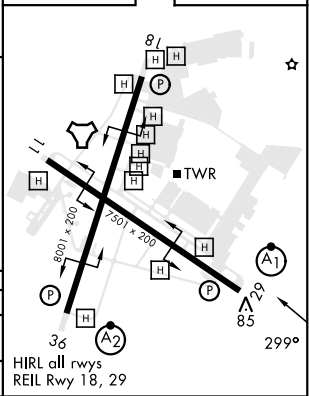

CATEGORY	C	D	E
S-29 *	520-1 494 (500-1)		
CIRCLING	NOT AUTHORIZED		

HI-TACAN Z RWY 29

SW-3, 20 MAR 2025 to 17 APR 2025

SW-3, 20 MAR 2025 to 17 APR 2025