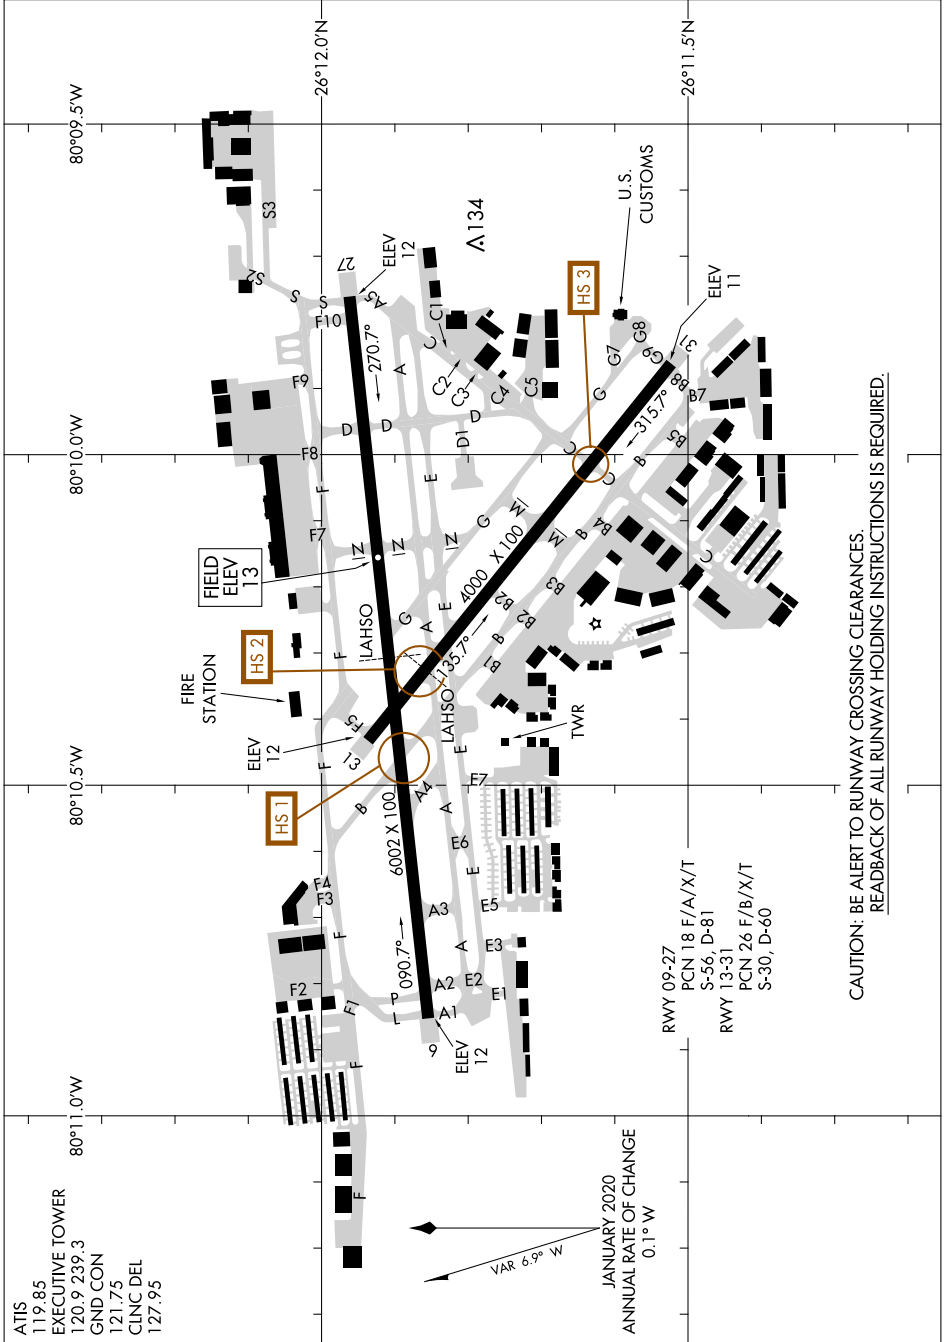

23222

AIRPORT DIAGRAM

AL-5942 (FAA)

FORT LAUDERDALE EXEC (F'X'E)
FORT LAUDERDALE, FLORIDA

SE-3, 20 MAR 2025 to 17 APR 2025

SE-3, 20 MAR 2025 to 17 APR 2025

AIRPORT DIAGRAM

23222

FORT LAUDERDALE, FLORIDA
FORT LAUDERDALE EXEC (F'X'E)