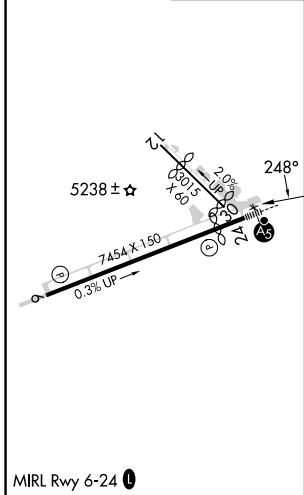

# RNAV (GPS) RWY 24

ELKO RGNL (EKO)

APP CRS	Rwy Idg	<b>6418</b>
<b>248°</b>	TDZE	<b>5064</b>
	Apt Elev	<b>5140</b>

RNP APCH.	MALSRR	MISSED APPROACH: Climb to 10000 direct SAZTO and hold, continue climb-in-hold to 10000.
▼ ▲	AS	
Note table does not apply to Cats C/D. Circling Rwy 24 NA at night. Rwy 24 helicopter visibility reduction below 3/4 SM NA.		

ASOS	SALT LAKE CENTER	UNICOM
<b>119.275</b>	<b>132.25 338.35</b>	<b>123.0 (CTAF) 0</b>

ELEV 5140	<b>D</b>	TDZE 5064
-----------	----------	-----------

CATEGORY	A	B	C	D
LNNAV MDA	6260-3/4 1196 (1200-3/4)	6260-1 1196 (1200-1)	6260-3 1196 (1200-3)	1196 (1200-3)
<b>C</b> CIRCLING	6260-1 1/4 1120 (1200-1 1/4)	6260-1 1/2 1120 (1200-1 1/2)	6640-3 1500 (1500-3)	6960-3 1820 (1900-3)

SW-4, 20 MAR 2025 to 17 APR 2025

SW-4, 20 MAR 2025 to 17 APR 2025