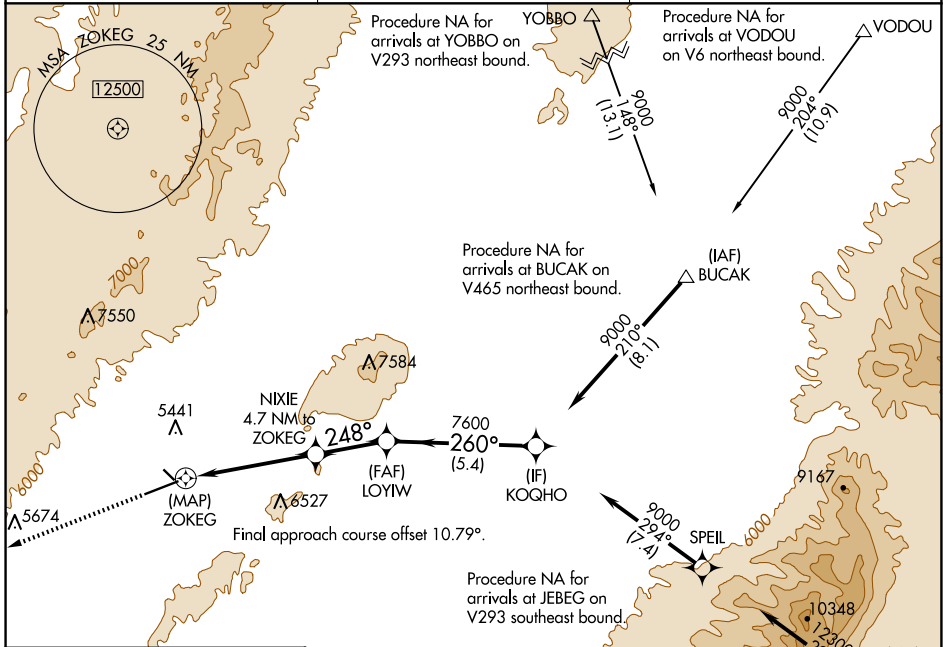

# RNAV (GPS) RWY 24

ELKO RGNL (EKO)

APP CRS	Rwy Idg	<b>6418</b>
<b>248°</b>	TDZE	<b>5064</b>
	Apt Elev	<b>5140</b>

RNP APCH.	MALSRR	MISSED APPROACH: Climb to 10000 direct SAZTO and hold, continue climb-in-hold to 10000.
▼ ▲	AS	
Note table does not apply to Cats C/D. Circling Rwy 24 NA at night. Rwy 24 helicopter visibility reduction below 3/4 SM NA.		

ASOS	SALT LAKE CENTER	UNICOM
<b>119.275</b>	<b>132.25 338.35</b>	<b>123.0 (CTAF) 0</b>

ELEV 5140	<b>D</b>	TDZE 5064
-----------	----------	-----------

CATEGORY	A	B	C	D
LNNAV MDA	6260-3/4 1196 (1200-3/4)	6260-1 1196 (1200-1)	6260-3 1196 (1200-3)	1196 (1200-3)
<b>C</b> CIRCLING	6260-1 1/4 1120 (1200-1 1/4)	6260-1 1/2 1120 (1200-1 1/2)	6640-3 1500 (1500-3)	6960-3 1820 (1900-3)

SW-4, 20 MAR 2025 to 17 APR 2025

SW-4, 20 MAR 2025 to 17 APR 2025