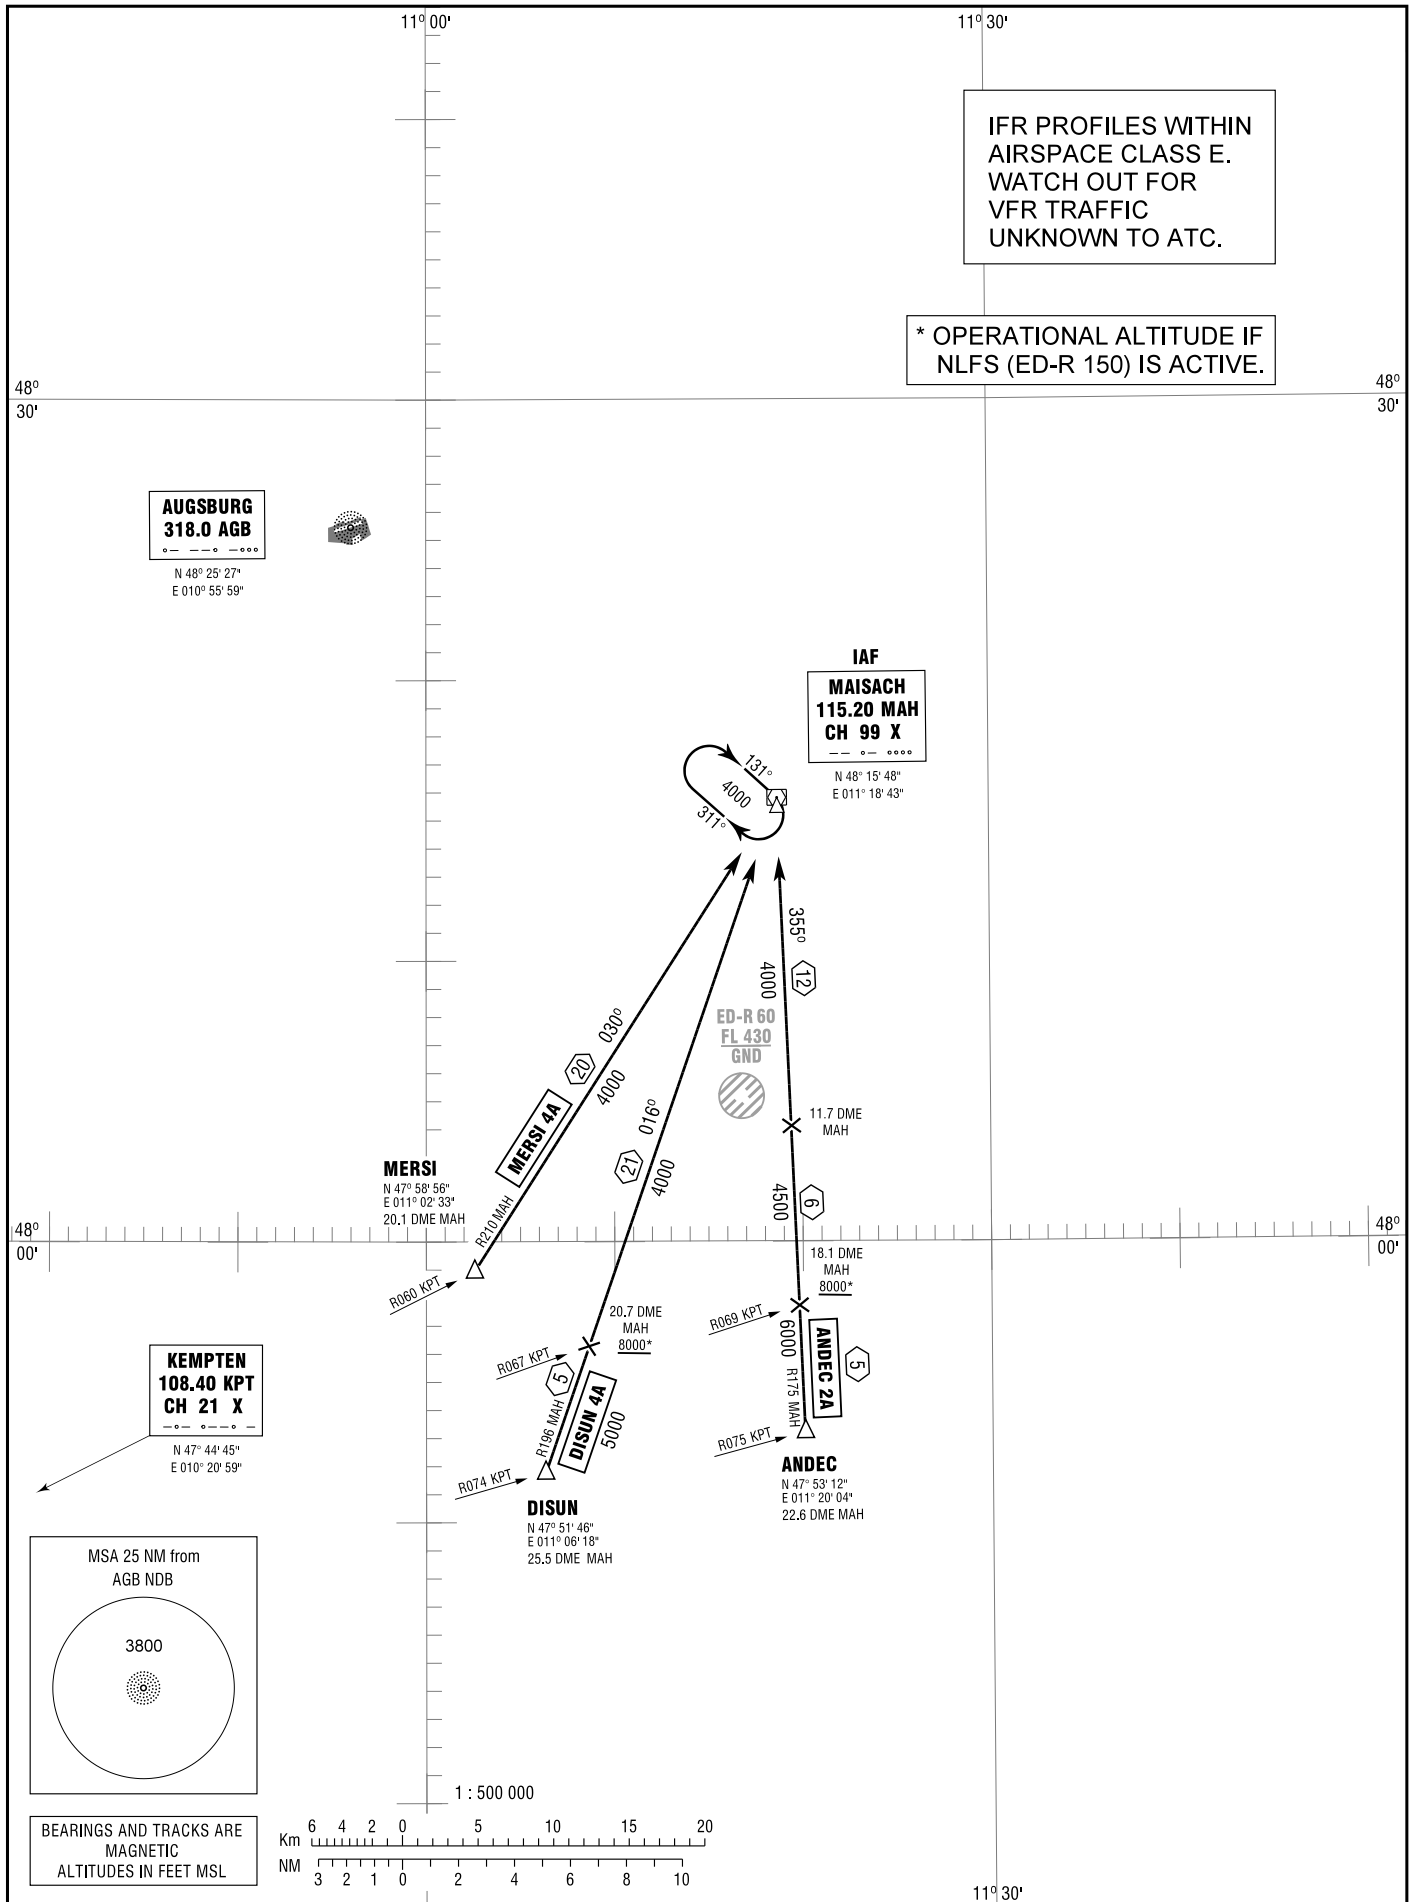

AUGSBURG
RWY 07/25

AUGSBURG ATIS 119.665
MUENCHEN RADAR 128.255

TRANSITION
ALTITUDE 5000
VAR 3° E

STANDARD ARRIVAL
CHART - INSTRUMENT
(STAR)

Correction: Communications.