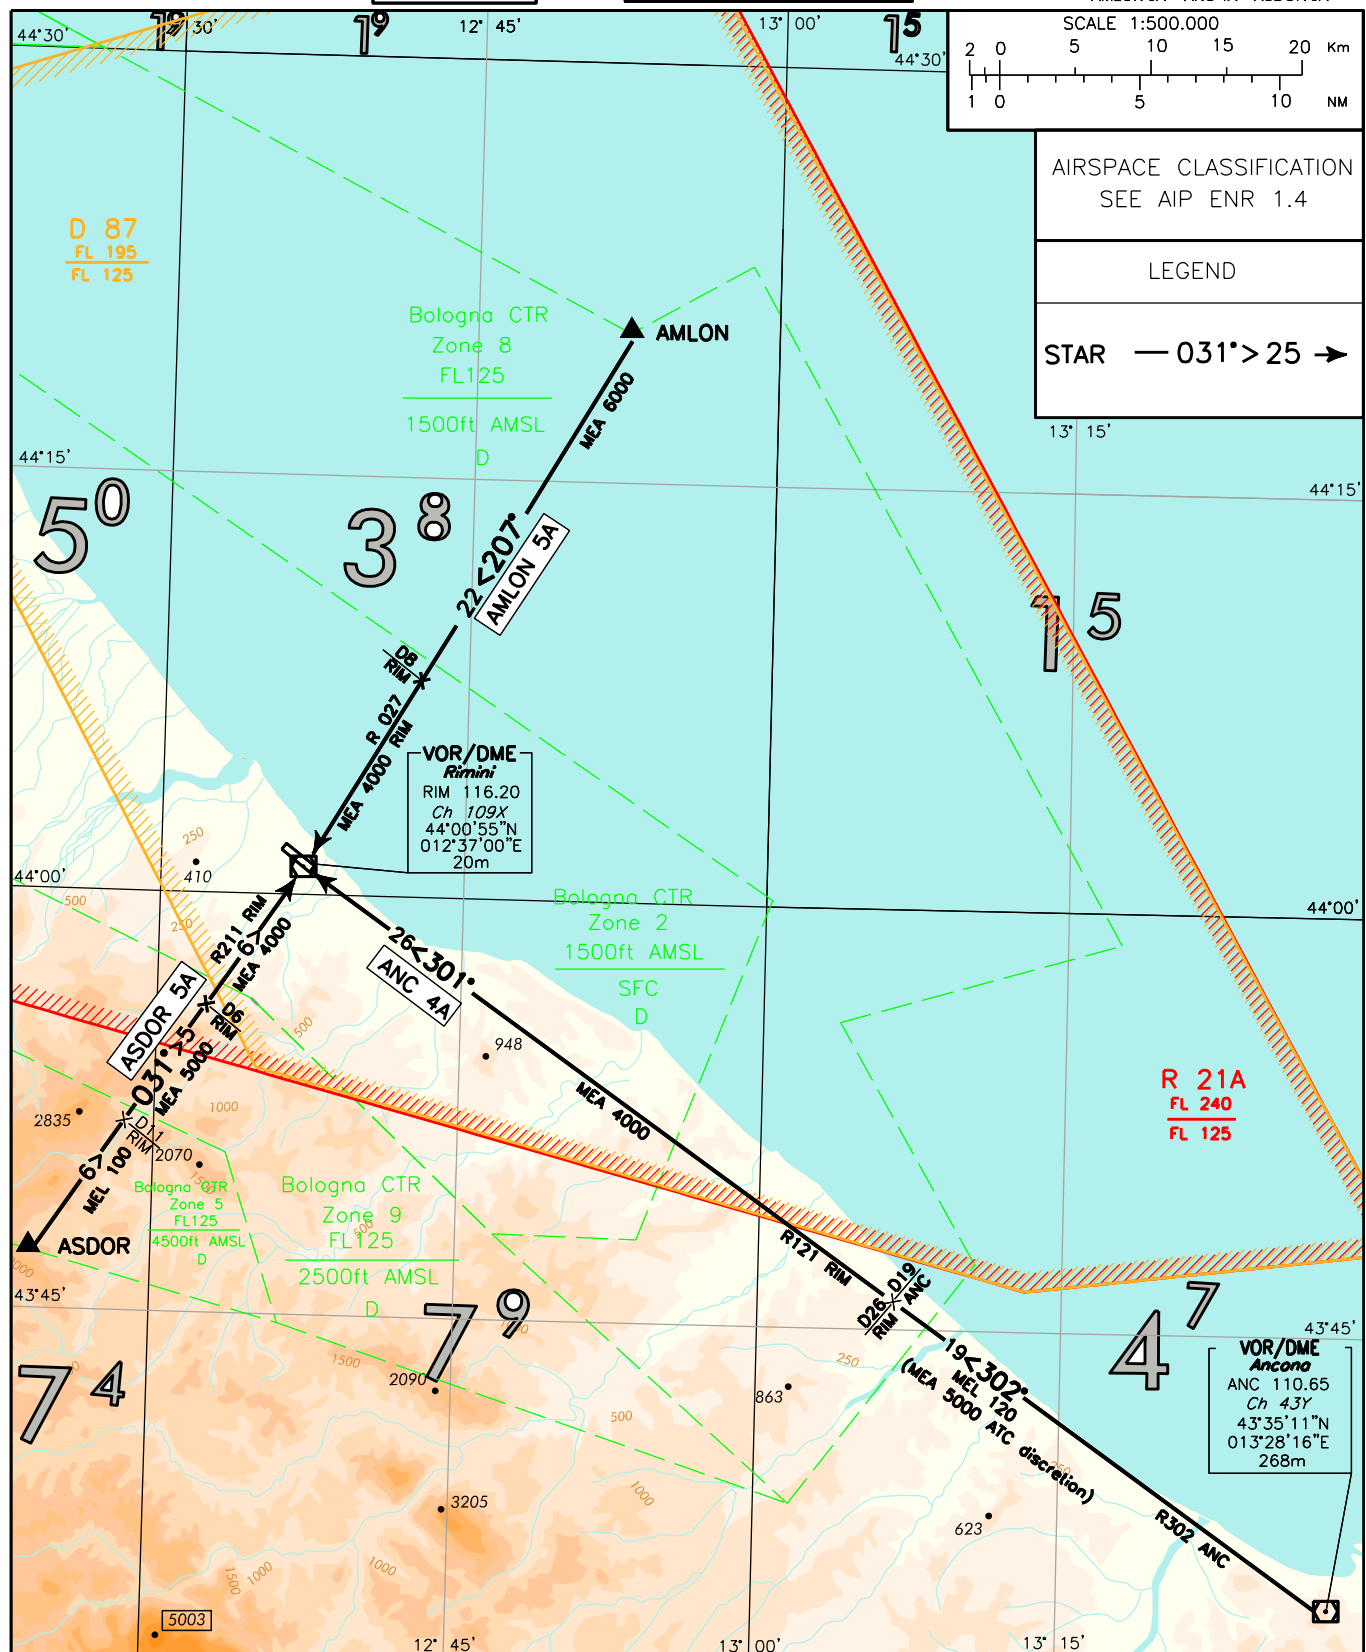

STANDARD ARRIVAL CHART - INSTRUMENT (STAR) - ICAO

RIMINI / MIRAMARE (LIPR) STAR VOR RWY 12/30

TRANSITION ALT
6000 FT

APP Bologna APP/Radar CH 118.150 (133.775)
TWR Rimini TWR 131.225

AMLON 5A ANC 4A ASDOR 5A

CHANGE: RWY DESIGNATION AND STAR CODE MODIFIED - RIM VORTAC REPLACED BY RIM VOR/DME

AIRSPACE CLASSIFICATION
SEE AIP ENR 1.4

LEGEND

STAR — 031° > 25 →

RIM VOR/DME RWY 30 Holding Procedure	RIM VOR/DME RWY 12 Holding Procedure	RIM VOR/DME RWY 12 Holding Procedure
---	---	---