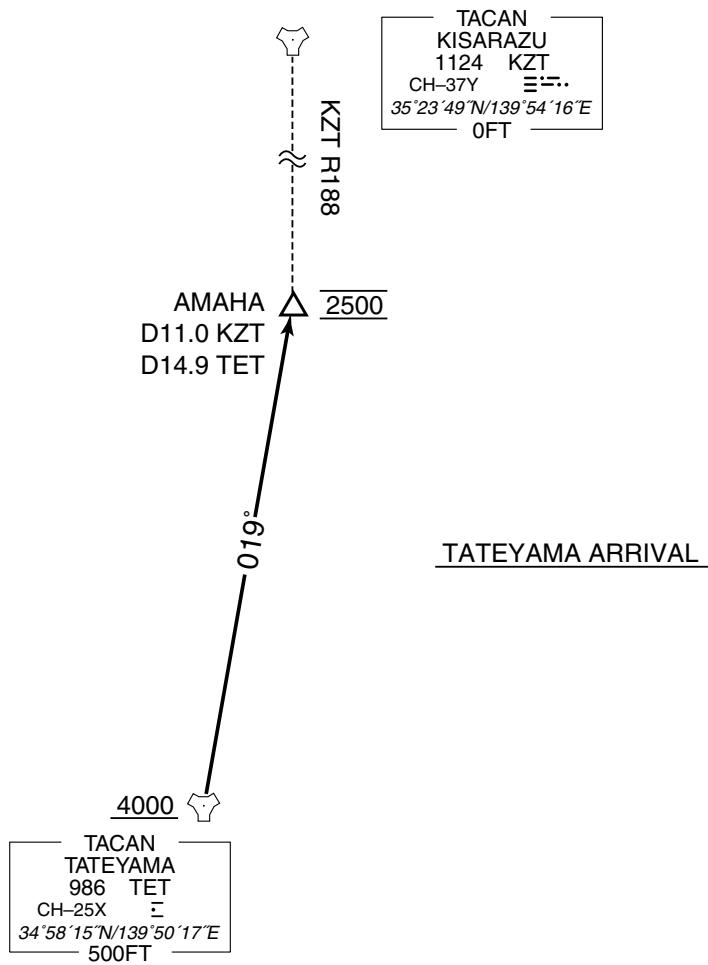

STANDARD ARRIVAL CHART -INSTRUMENT

RJTK / KISARAZU

STAR

TATEYAMA ARRIVAL

From over TET TACAN, via TET R-019 to AMAHA.
Cross TET TACAN at or above 4000FT. Cross AMAHA at 2500FT.

INTENTIONALLY LEFT BLANK