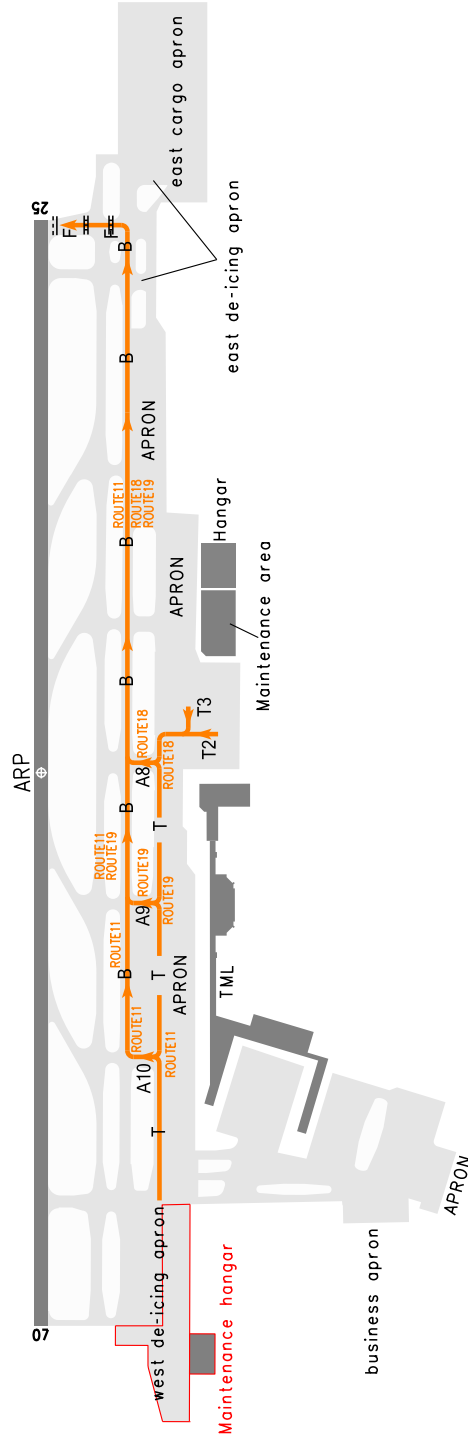

TAXIING ROUTES CHART

ZWWW URUMQI/Diwopu
RWY25

TAXIING ROUTE OF 11,18,19

| Route ID | Direction | Description | Beginning point | Ending point |
|----------|-----------|----------------|-----------------|--------------|
| Route 11 | One-way | T-A10-B-F | T | F |
| Route 18 | One-way | T3/T2/T-A8-B-F | T3/T2/T | F |
| Route 19 | One-way | T-A9-B-F | T | F |

Changes: Apron.