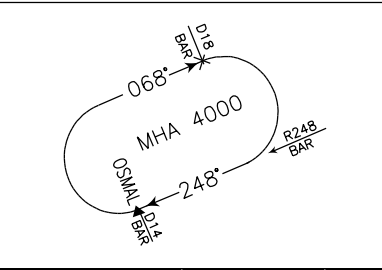

CHANGE: STAR TOPNO 3B ATC DISCRETION

FREQUENCIES

APP Brindisi Radar	118.750 (133.025)
TWR Bari TWR	118.300
ATIS Bari ATIS Arrival and Departure Information	124.050

**STAR
VOR
RWY 25**

BARI/PALESE
TRANSITION ALT 5000

O S M A L Holding Procedure

BAR VOR Holding Procedure

AIRSPACE CLASSIFICATION
SEE ENR 1.4

LEGEND

STAR →

STAR ATC discretion →