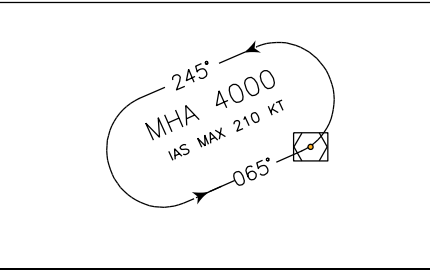

CHANGE: STAR TOPNO 3B ATC DISCRETION

FREQUENCIES

APP Brindisi Radar	118.750 (133.025)
TWR Bari TWR	118.300
ATIS Bari ATIS Arrival and Departure Information	124.050

**STAR
VOR
RWY 25**

BARI/PALESE
TRANSITION ALT 5000

O S M A L Holding Procedure

BAR VOR Holding Procedure