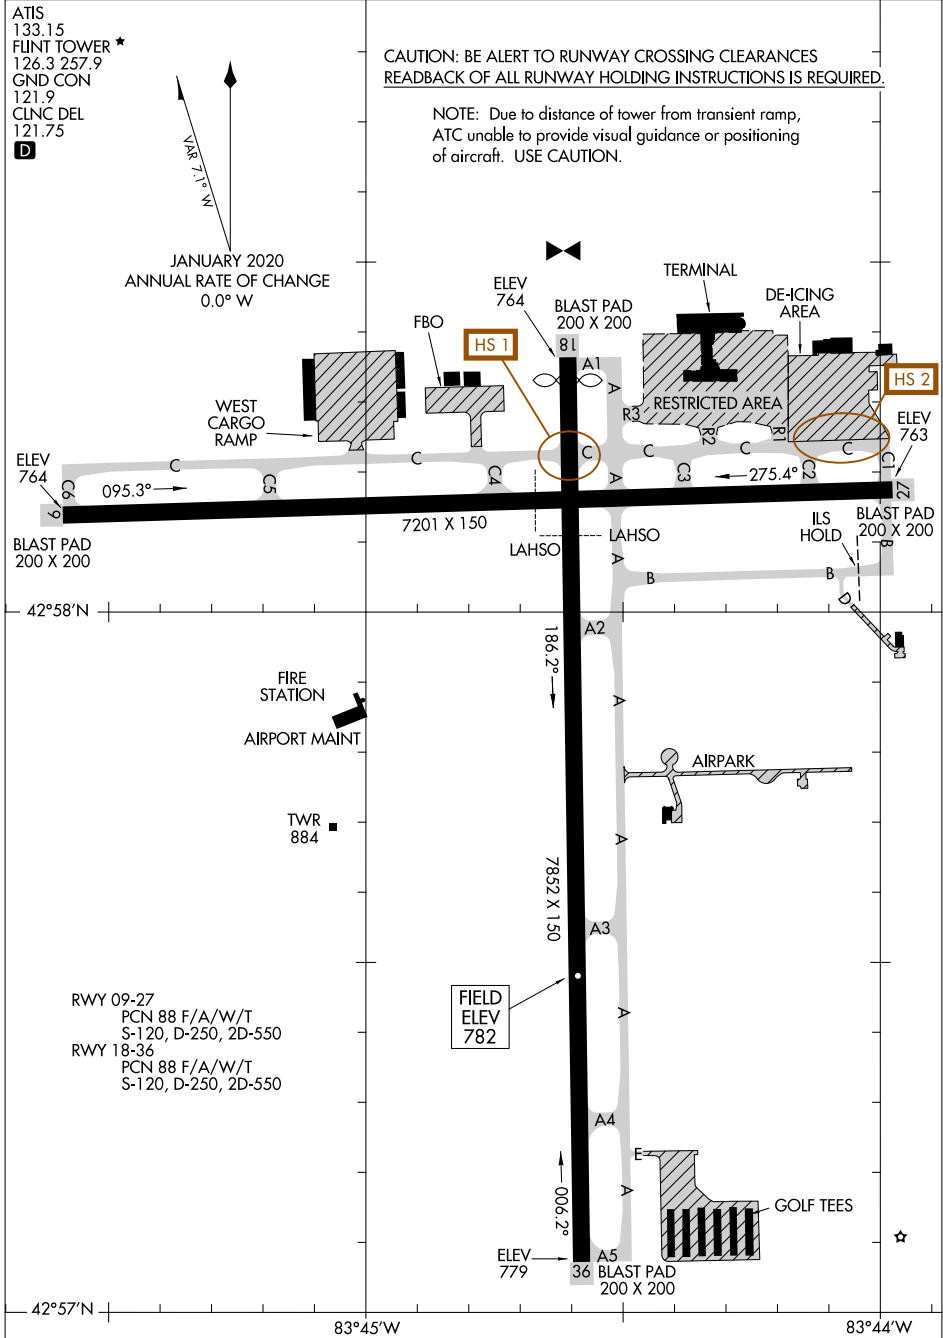

AIRPORT DIAGRAM

AL-618 (FAA)

BISHOP INTL (F'NT)
FLINT, MICHIGAN

EC-1, 20 MAR 2025 to 17 APR 2025

EC-1, 20 MAR 2025 to 17 APR 2025