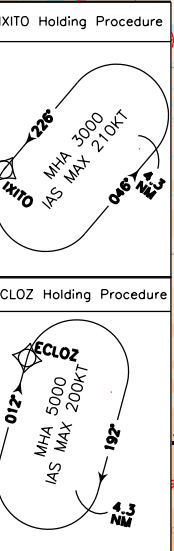

GENOVA/SESTRI
 TRANSITION ALT 7000

STAR
RNAV1
RWY 10

FREQUENCIES	
APP Genova APP/Radar	119.600
Genova Radar	(119.850)
TWR Genova TWR	118.600
ATIS Genova Terminal Information	122.825

LEGEND	
	CTR
	STAR
	STAR (ATC discretion)
(1)	RESERVED FOR MISSED APPROACH
(2)	MEA 4000FT FOR IXITO 2P
(3)	IAS MAX 210 KT
(4)	IAS MAX 200 KT

CHANGE: LI D11 NOVI LIGURE DANGER AREA WITHDRAWN

D91 bis
 FL 240
 6000 ft AMSL