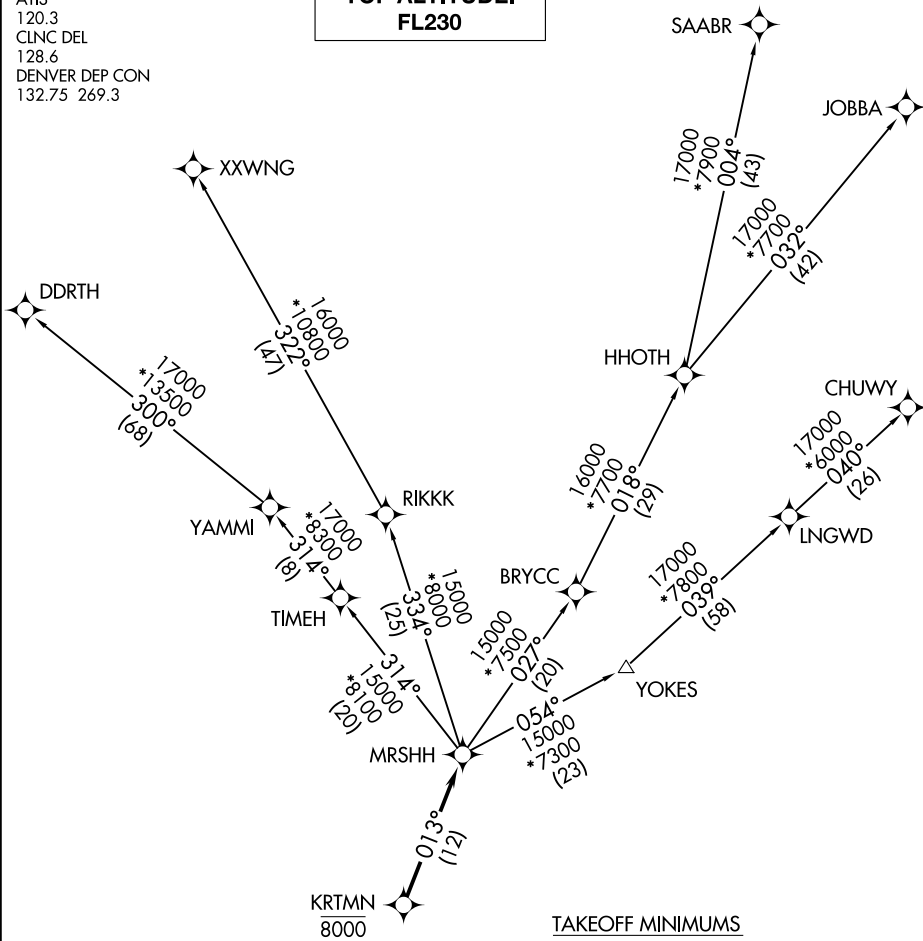

ATIS  
120.3  
CLNC DEL  
128.6  
DENVER DEP CON  
132.75 269.3

**TOP ALTITUDE:  
FL230**

SW-1, 20 MAR 2025 to 17 APR 2025

SW-1, 20 MAR 2025 to 17 APR 2025

NOTE: Chart not to scale.

(NARRATIVE ON FOLLOWING PAGE)