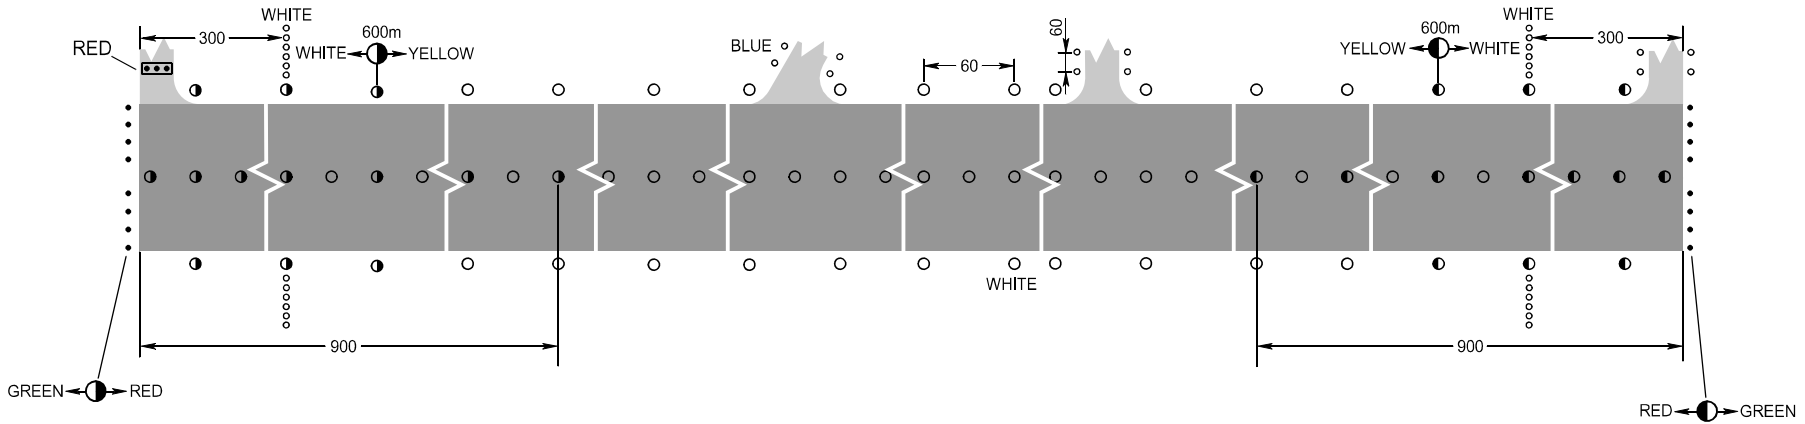

AERODROME
CHART - ICAO

ARP
54°23'58"N
048°48'04"E

ELEV
251 / 77m

VOSTOCHNY TOWER 124.200

ULYANOVSK, RUSSIA

VOSTOCHNY

PZ - 90.11 coordinates

CHANGE: TWR

MARKING AIDS RWY 02 / 20 AND EXIT TWY

LIGHTING AIDS RWY 02 / 20 AND EXIT TWY

DIMENSIONS IN METRES

WARNING

RWY edge lights are installed at a distance of 7m from RWY side stripe.