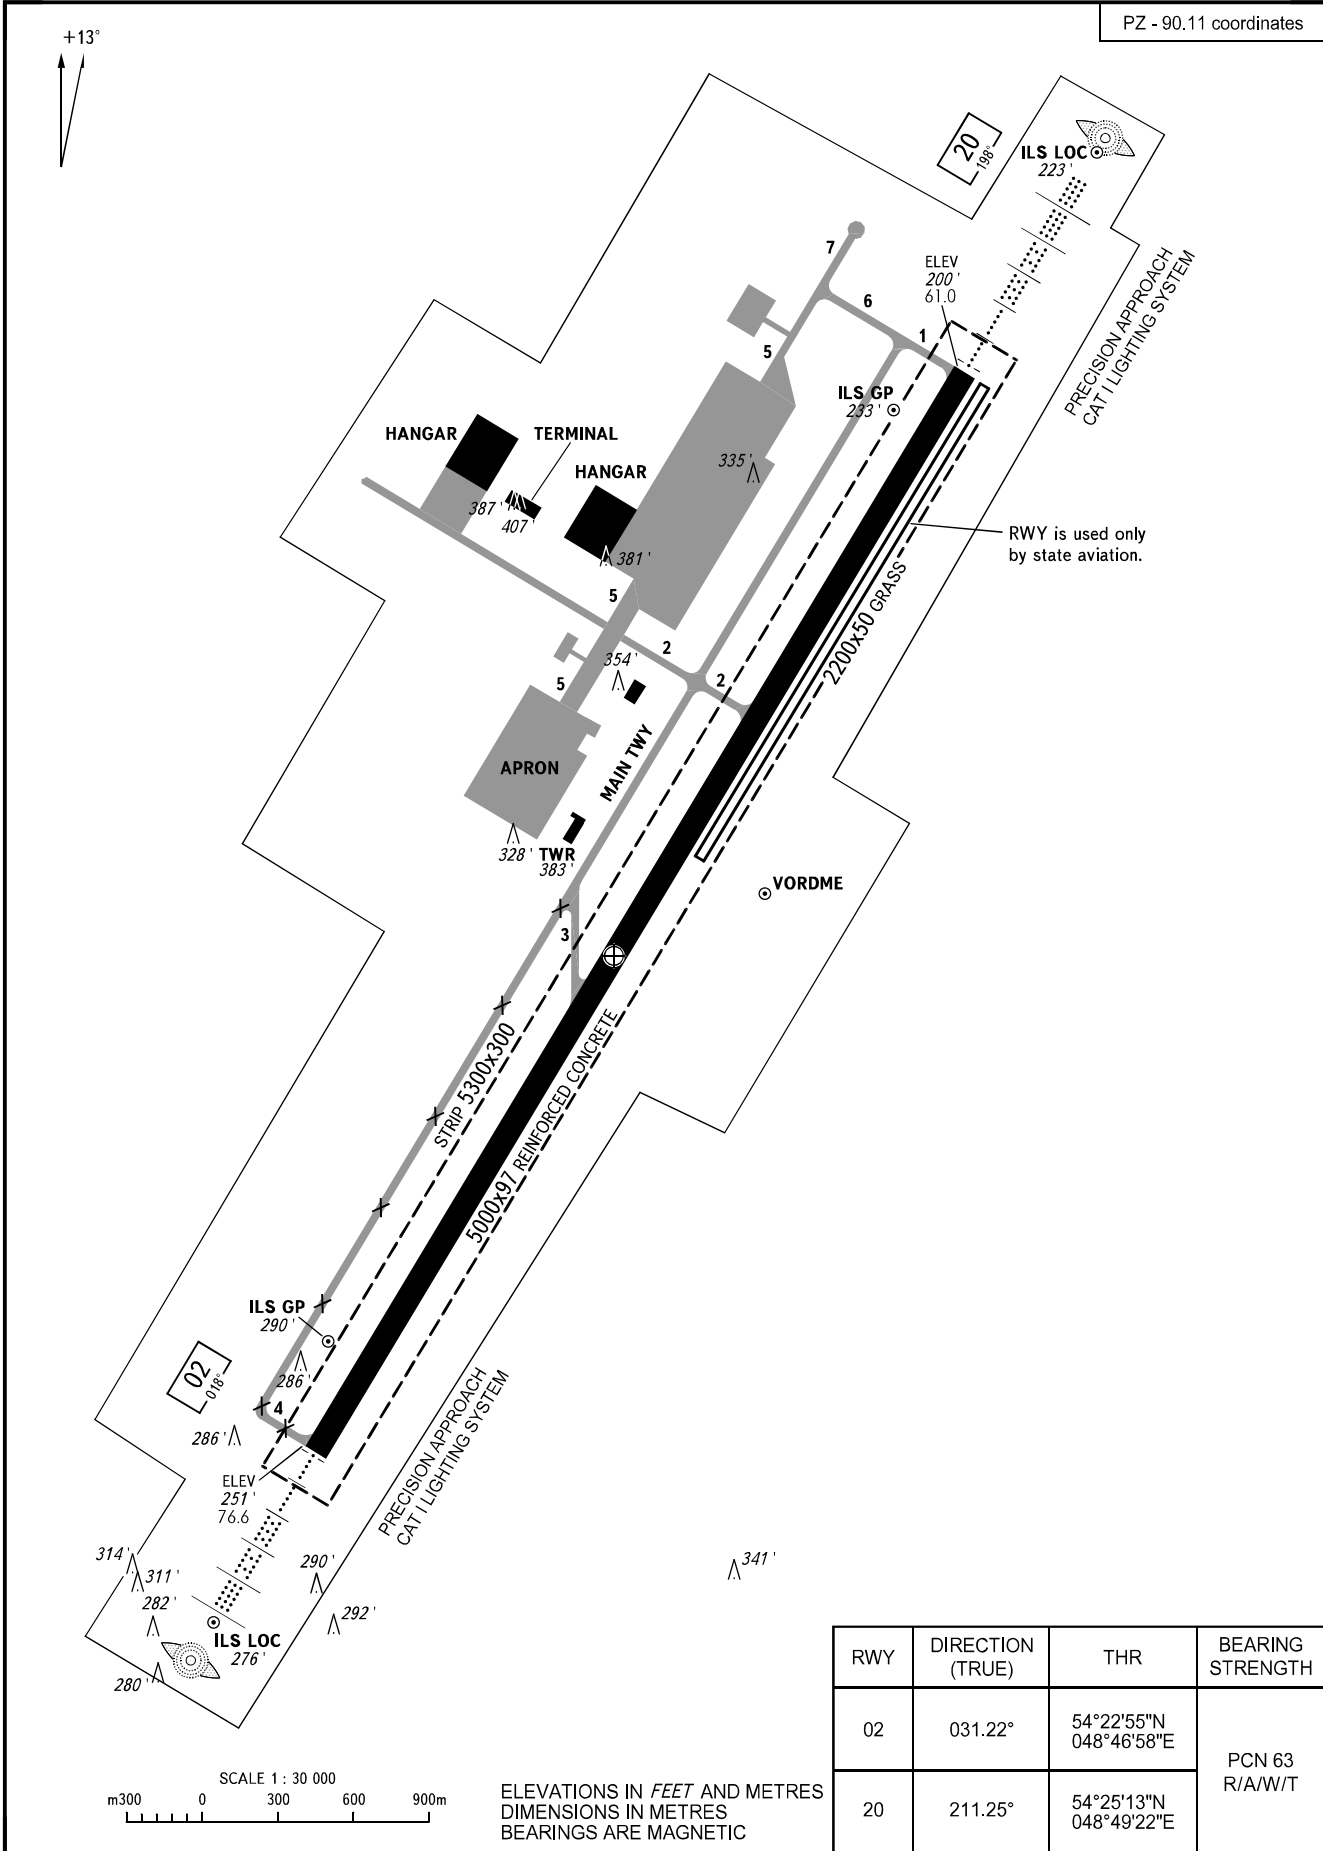

AERODROME
CHART - ICAO

ARP
54°23'58"N
048°48'04"E

ELEV
251 / 77m

VOSTOCHNY TOWER 124.200

ULYANOVSK, RUSSIA

VOSTOCHNY

PZ - 90.11 coordinates

CHANGE: TWR

MARKING AIDS RWY 02 / 20 AND EXIT TWY

LIGHTING AIDS RWY 02 / 20 AND EXIT TWY

DIMENSIONS IN METRES

WARNING

RWY edge lights are installed at a distance of 7m from RWY side stripe.