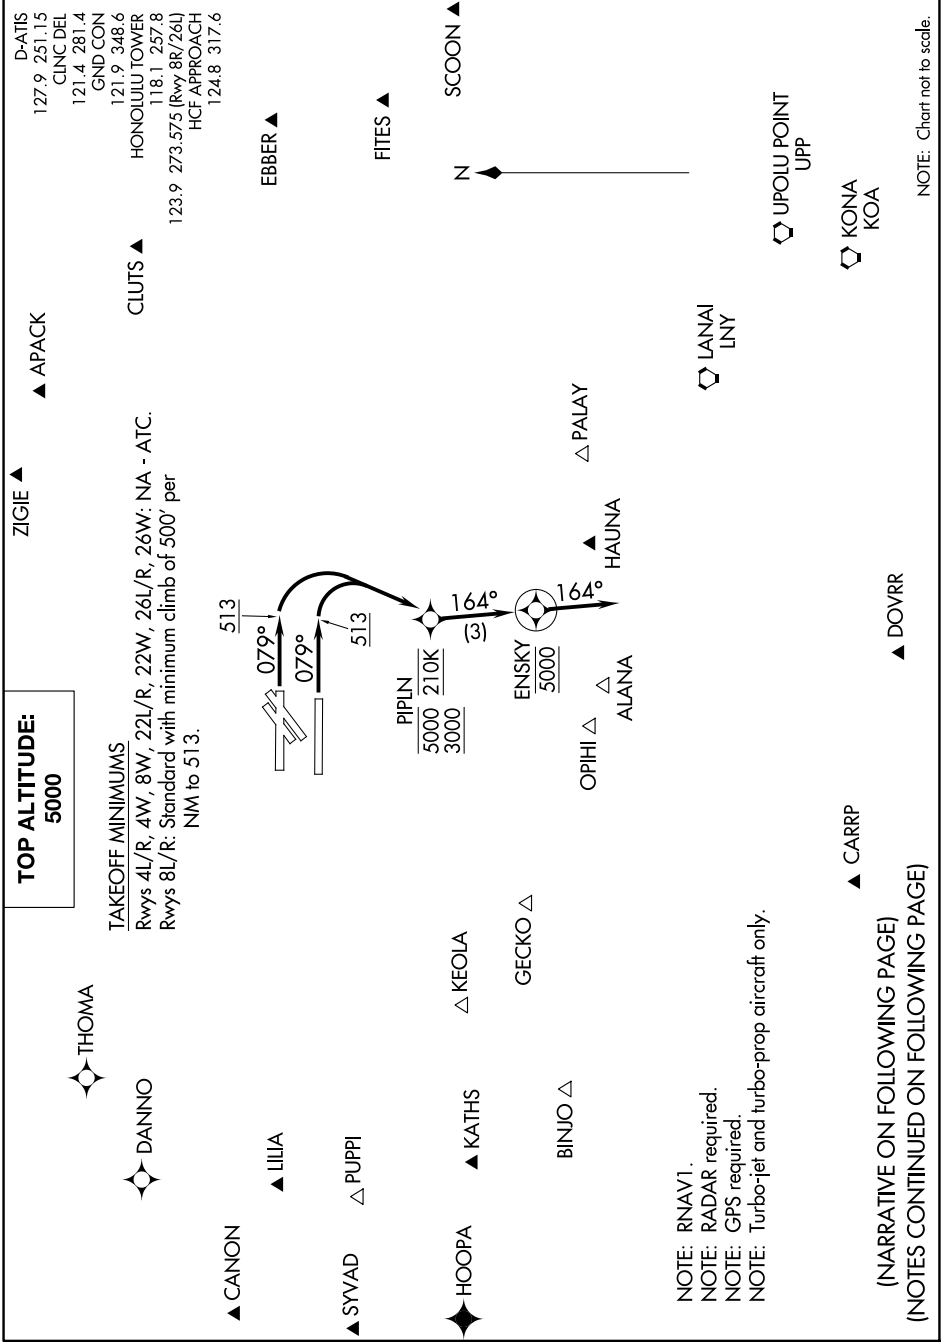

PIPLN ONE DEPARTURE (RNAV)

AL-754 (FAA)

DANIEL K INOUYE INTL (HNL) (PHNL)
HONOLULU, HAWAII

PAC, 20 FEB 2025 to 17 APR 2025

PIPLN ONE DEPARTURE (RNAV)

PAC, 20 FEB 2025 to 17 APR 2025