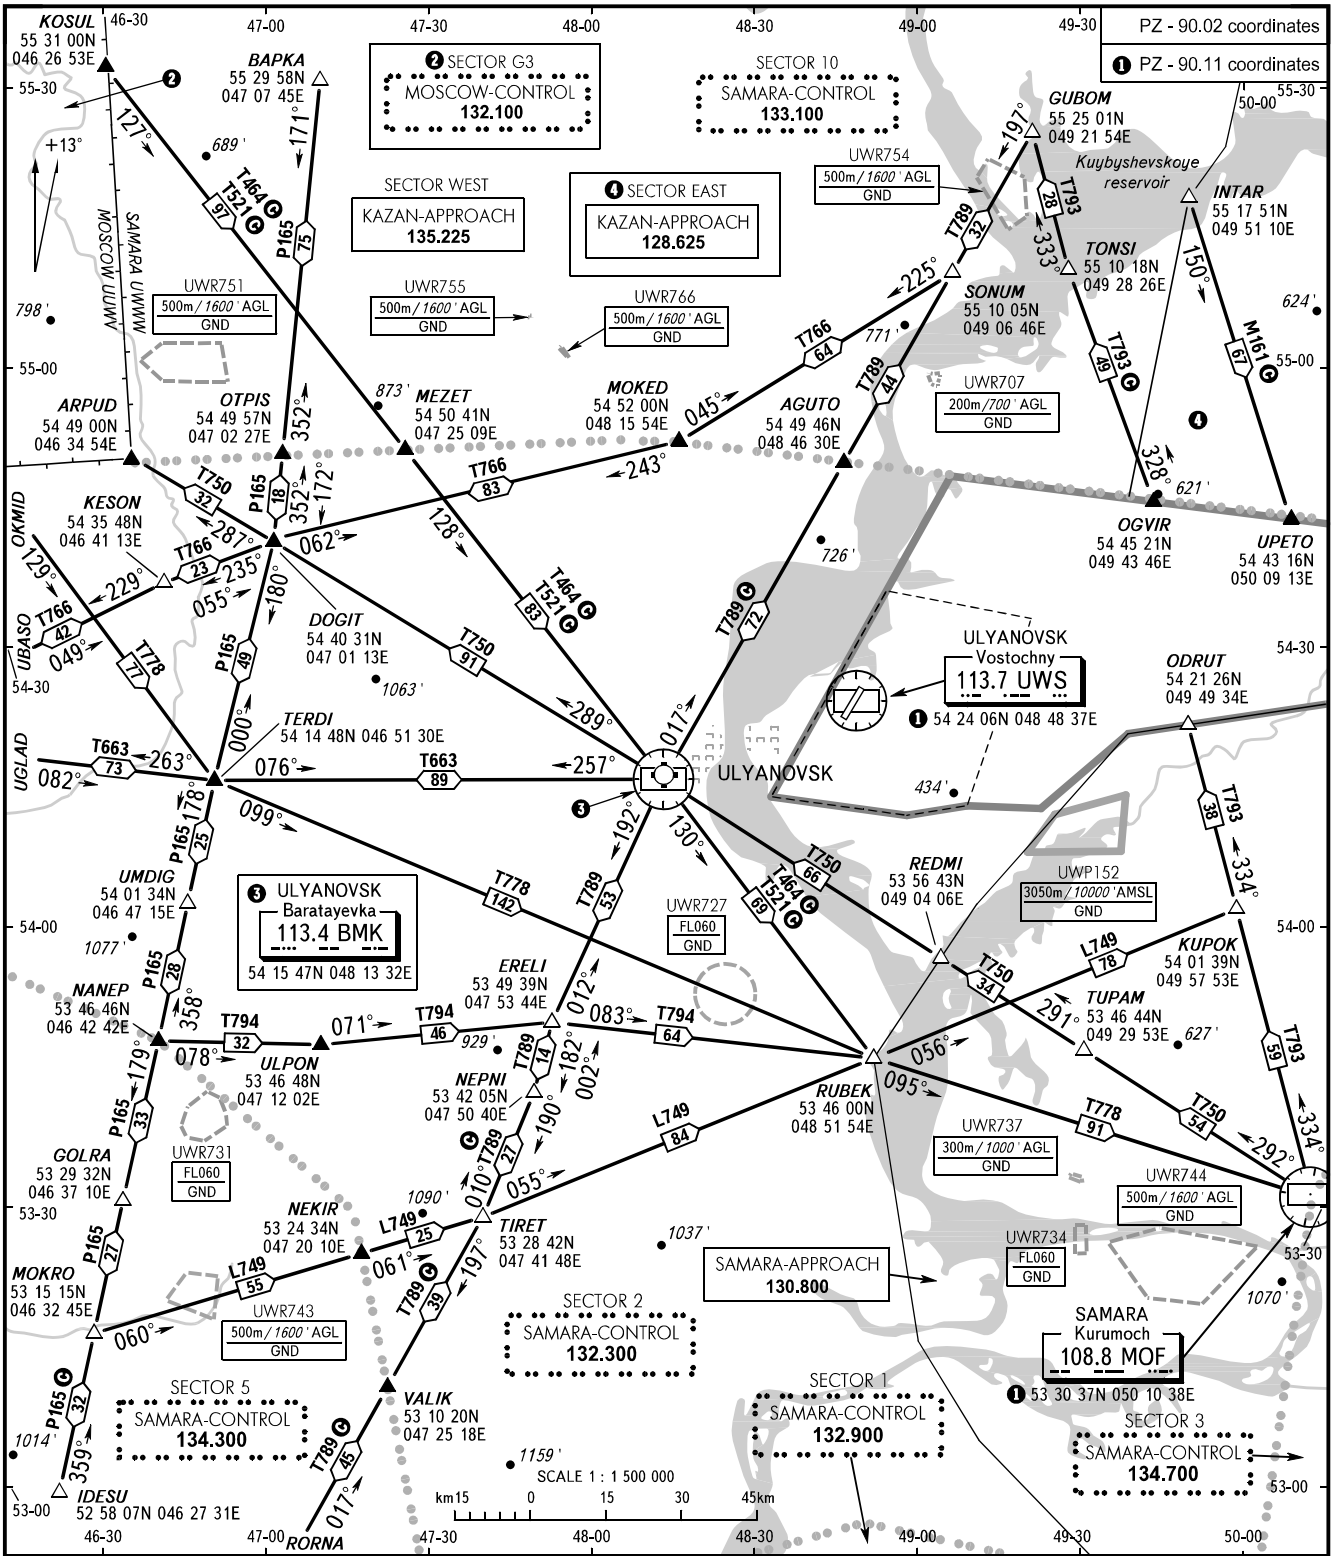

AREA CHART - ICAO

ARRIVAL, DEPARTURE
AND TRANSIT ROUTES

ULYANOVSK, RUSSIA

VOSTOCHNY

VOSTOCHNY TOWER 124.200

BEARINGS AND TRACKS ARE MAGNETIC
ALTITUDES AND ELEVATIONS IN FEET
DISTANCES IN KILOMETRES